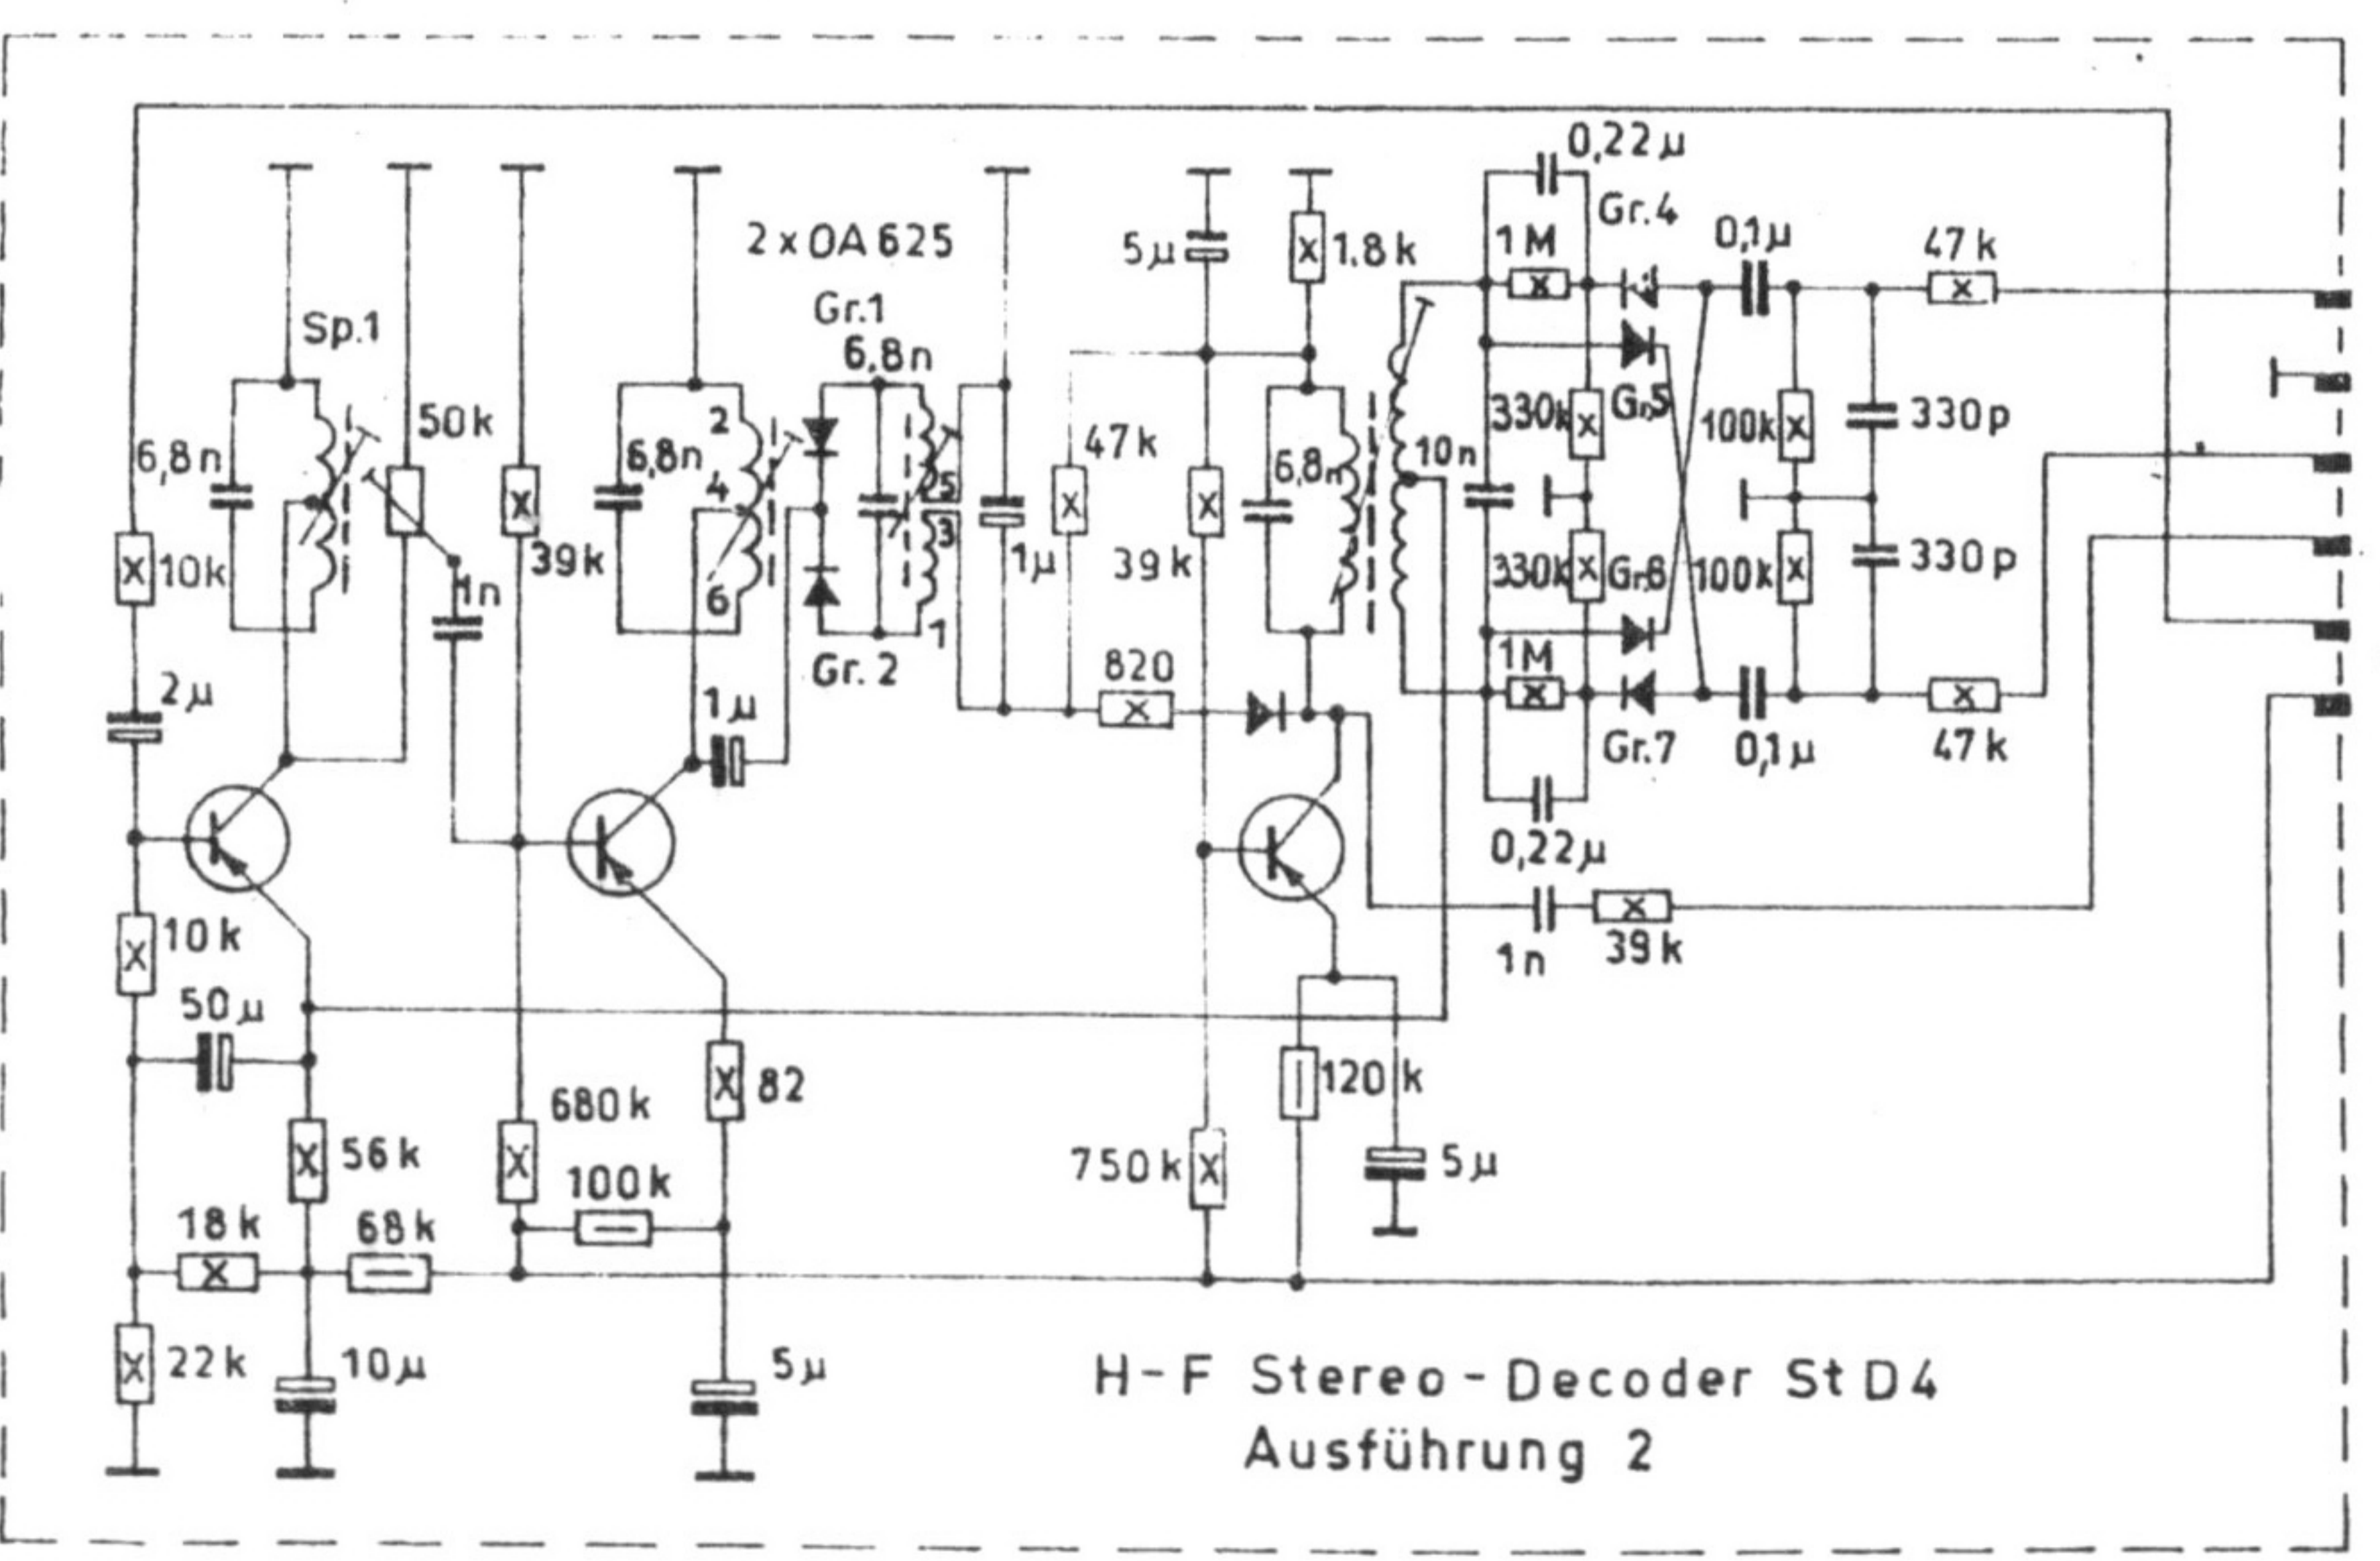

bruns

ECC 85 OA 910

GC100c GC100d 2 x OA 685
GC116c OA 721 4 x OA 685

Gezeichnete Schalterstellung: UKW-Taste gedrückt

● Arbeitskontakt
○ Ruhekontakt

Kontakt	1	2	3	4	5	6	7	8	9	10	11	12	13	14	15	16	17	18	19	20	21	22	23	24	25	26	27	28	29
Netz																													
UKW	●	●			●			●	●	●	●	●	●	●	●	●	●	●	●	●	●	●	●	●	●	●	●	●	●
KW	●	●	●	●	●	●	●	●	●	●	●	●	●	●	●	●	●	●	●	●	●	●	●	●	●	●	●	●	●
MW	●	●	●	●	●	●	●	●	●	●	●	●	●	●	●	●	●	●	●	●	●	●	●	●	●	●	●	●	●
LW	●	●	●	●	●	●	●	●	●	●	●	●	●	●	●	●	●	●	●	●	●	●	●	●	●	●	●	●	●
TA	●	●	●	●	●	●	●	●	●	●	●	●	●	●	●	●	●	●	●	●	●	●	●	●	●	●	●	●	●

1/8W 1/4W 1/2W 1W 2W

Werkstoff	Datum	Name
Gezeichnet	4.67	Zscherer
Überprüft		
Maßstab	RCX 1001	