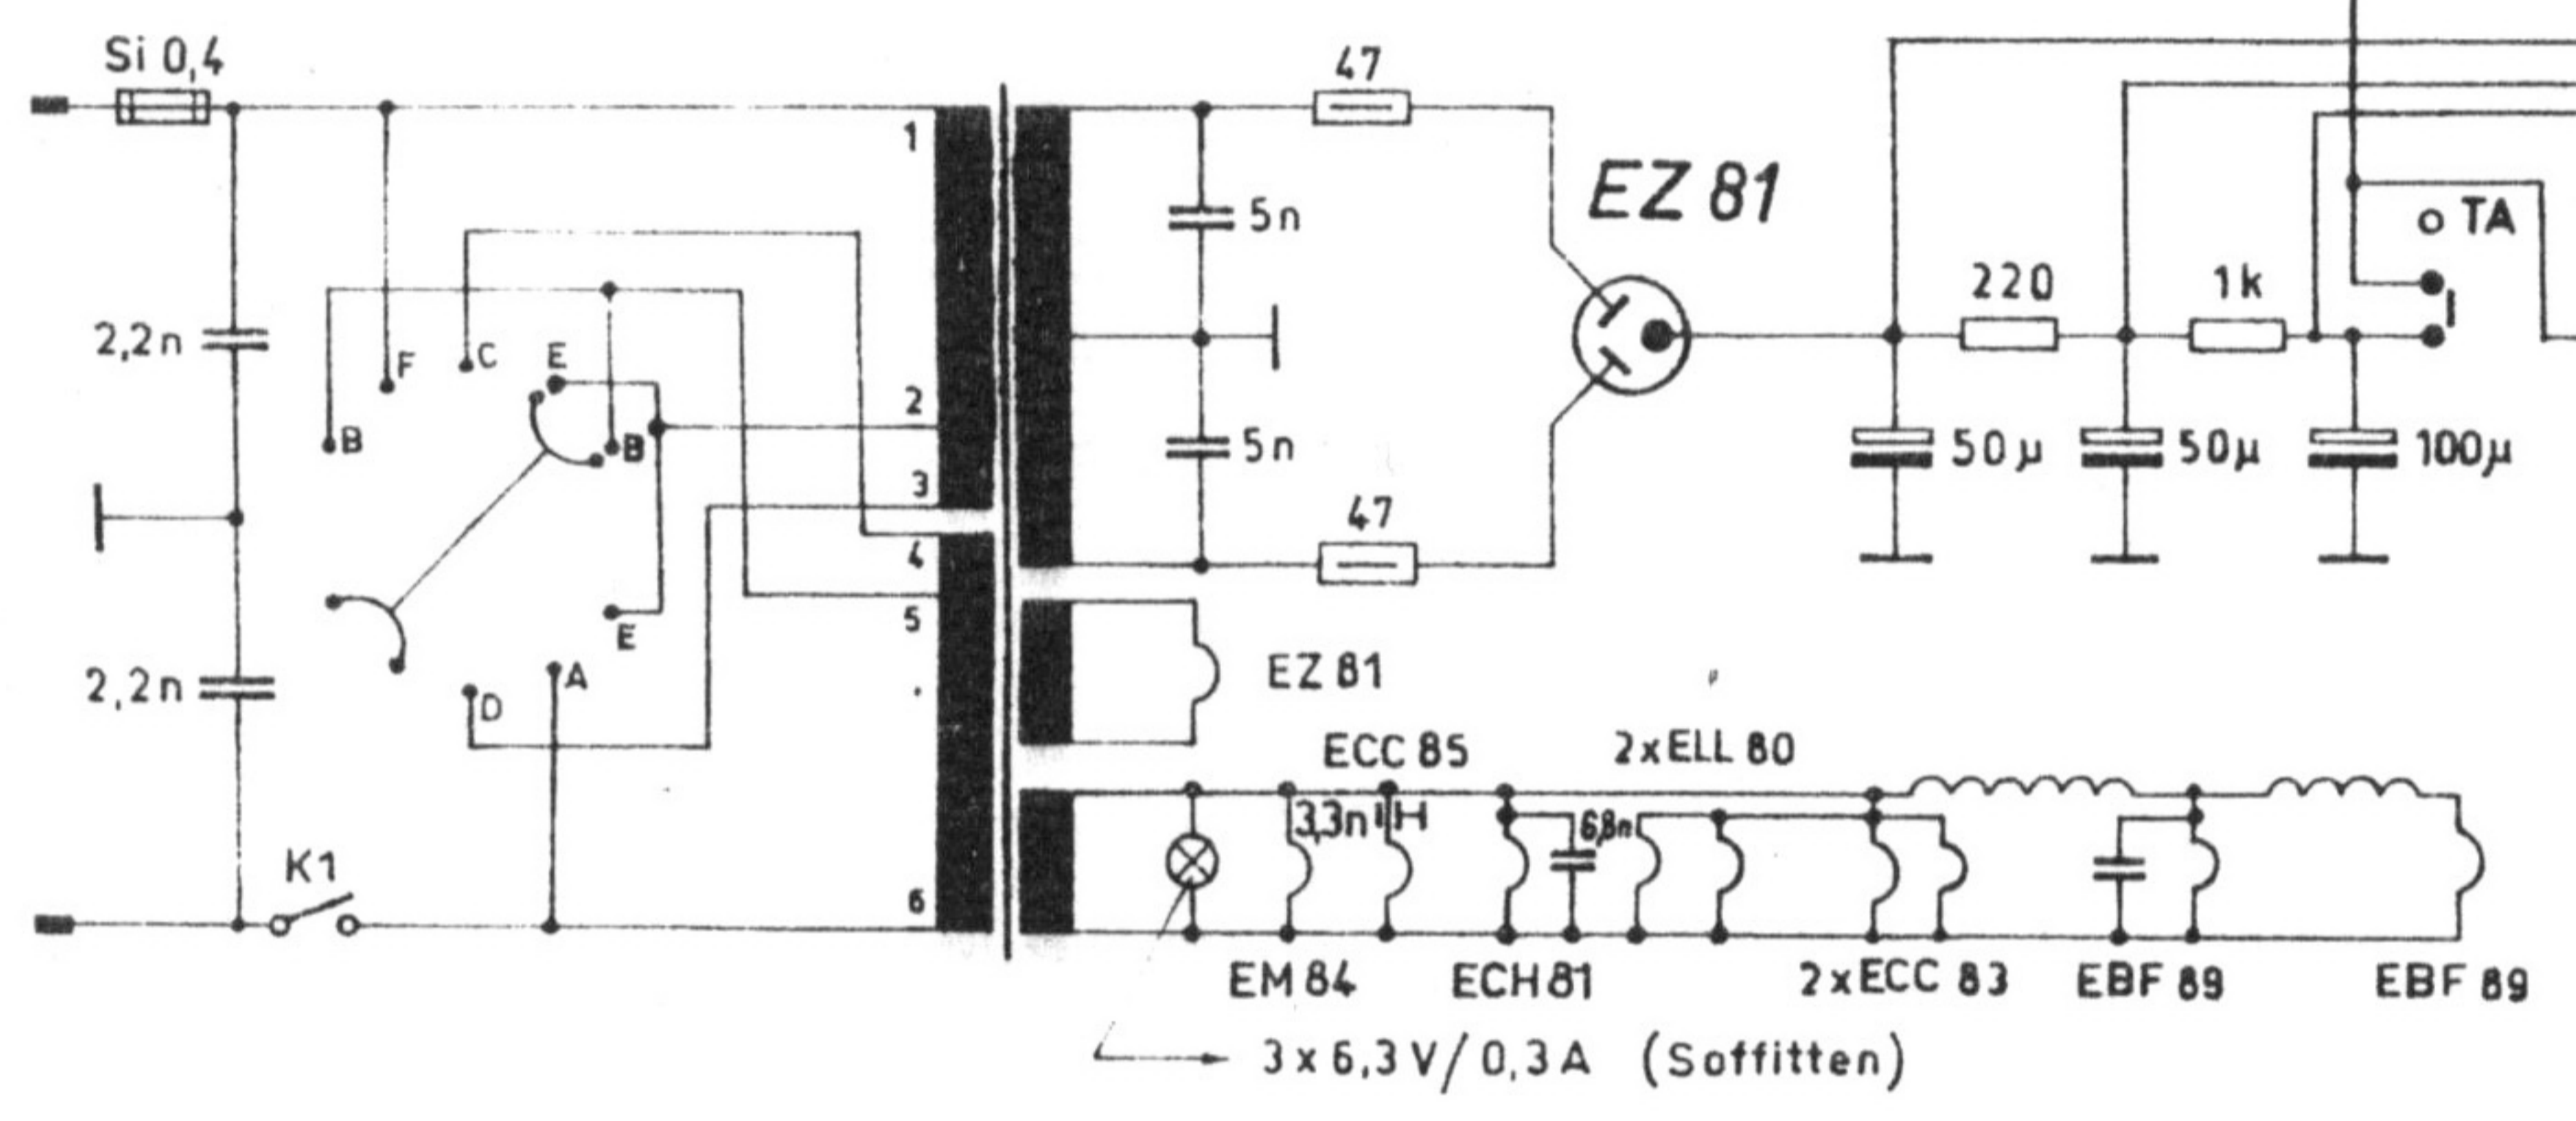

bruns

ECC 85 OA 910

GC100c GC100d 2 x OA 685
GC116c OA 721 4 x OA 685

Gezeichnete Schalterstellung: UKW-Taste gedrückt

● Arbeitskontakt
○ Ruhekontakt

Kontakt	1	2	3	4	5	6	7	8	9	10	11	12	13	14	15	16	17	18	19	20	21	22	23	24	25	26	27	28	29
Netz																													
UKW	●	●			●			●	●	●	●	●	●	●	●	●	●	●	●	●	●	●	●	●	●	●	●	●	●
KW	●	●	●	●	●	●	●	●	●	●	●	●	●	●	●	●	●	●	●	●	●	●	●	●	●	●	●	●	●
MW	●	●	●	●	●	●	●	●	●	●	●	●	●	●	●	●	●	●	●	●	●	●	●	●	●	●	●	●	●
LW	●	●	●	●	●	●	●	●	●	●	●	●	●	●	●	●	●	●	●	●	●	●	●	●	●	●	●	●	●
TA	●	●	●	●	●	●	●	●	●	●	●	●	●	●	●	●	●	●	●	●	●	●	●	●	●	●	●	●	●

1/8W 1/4W 1/2W 1W 2W

Werkstoff	Datum	Name
Gezeichnet	4.67	Zscherer
Überprüft		
Maßstab	RCX 1001	