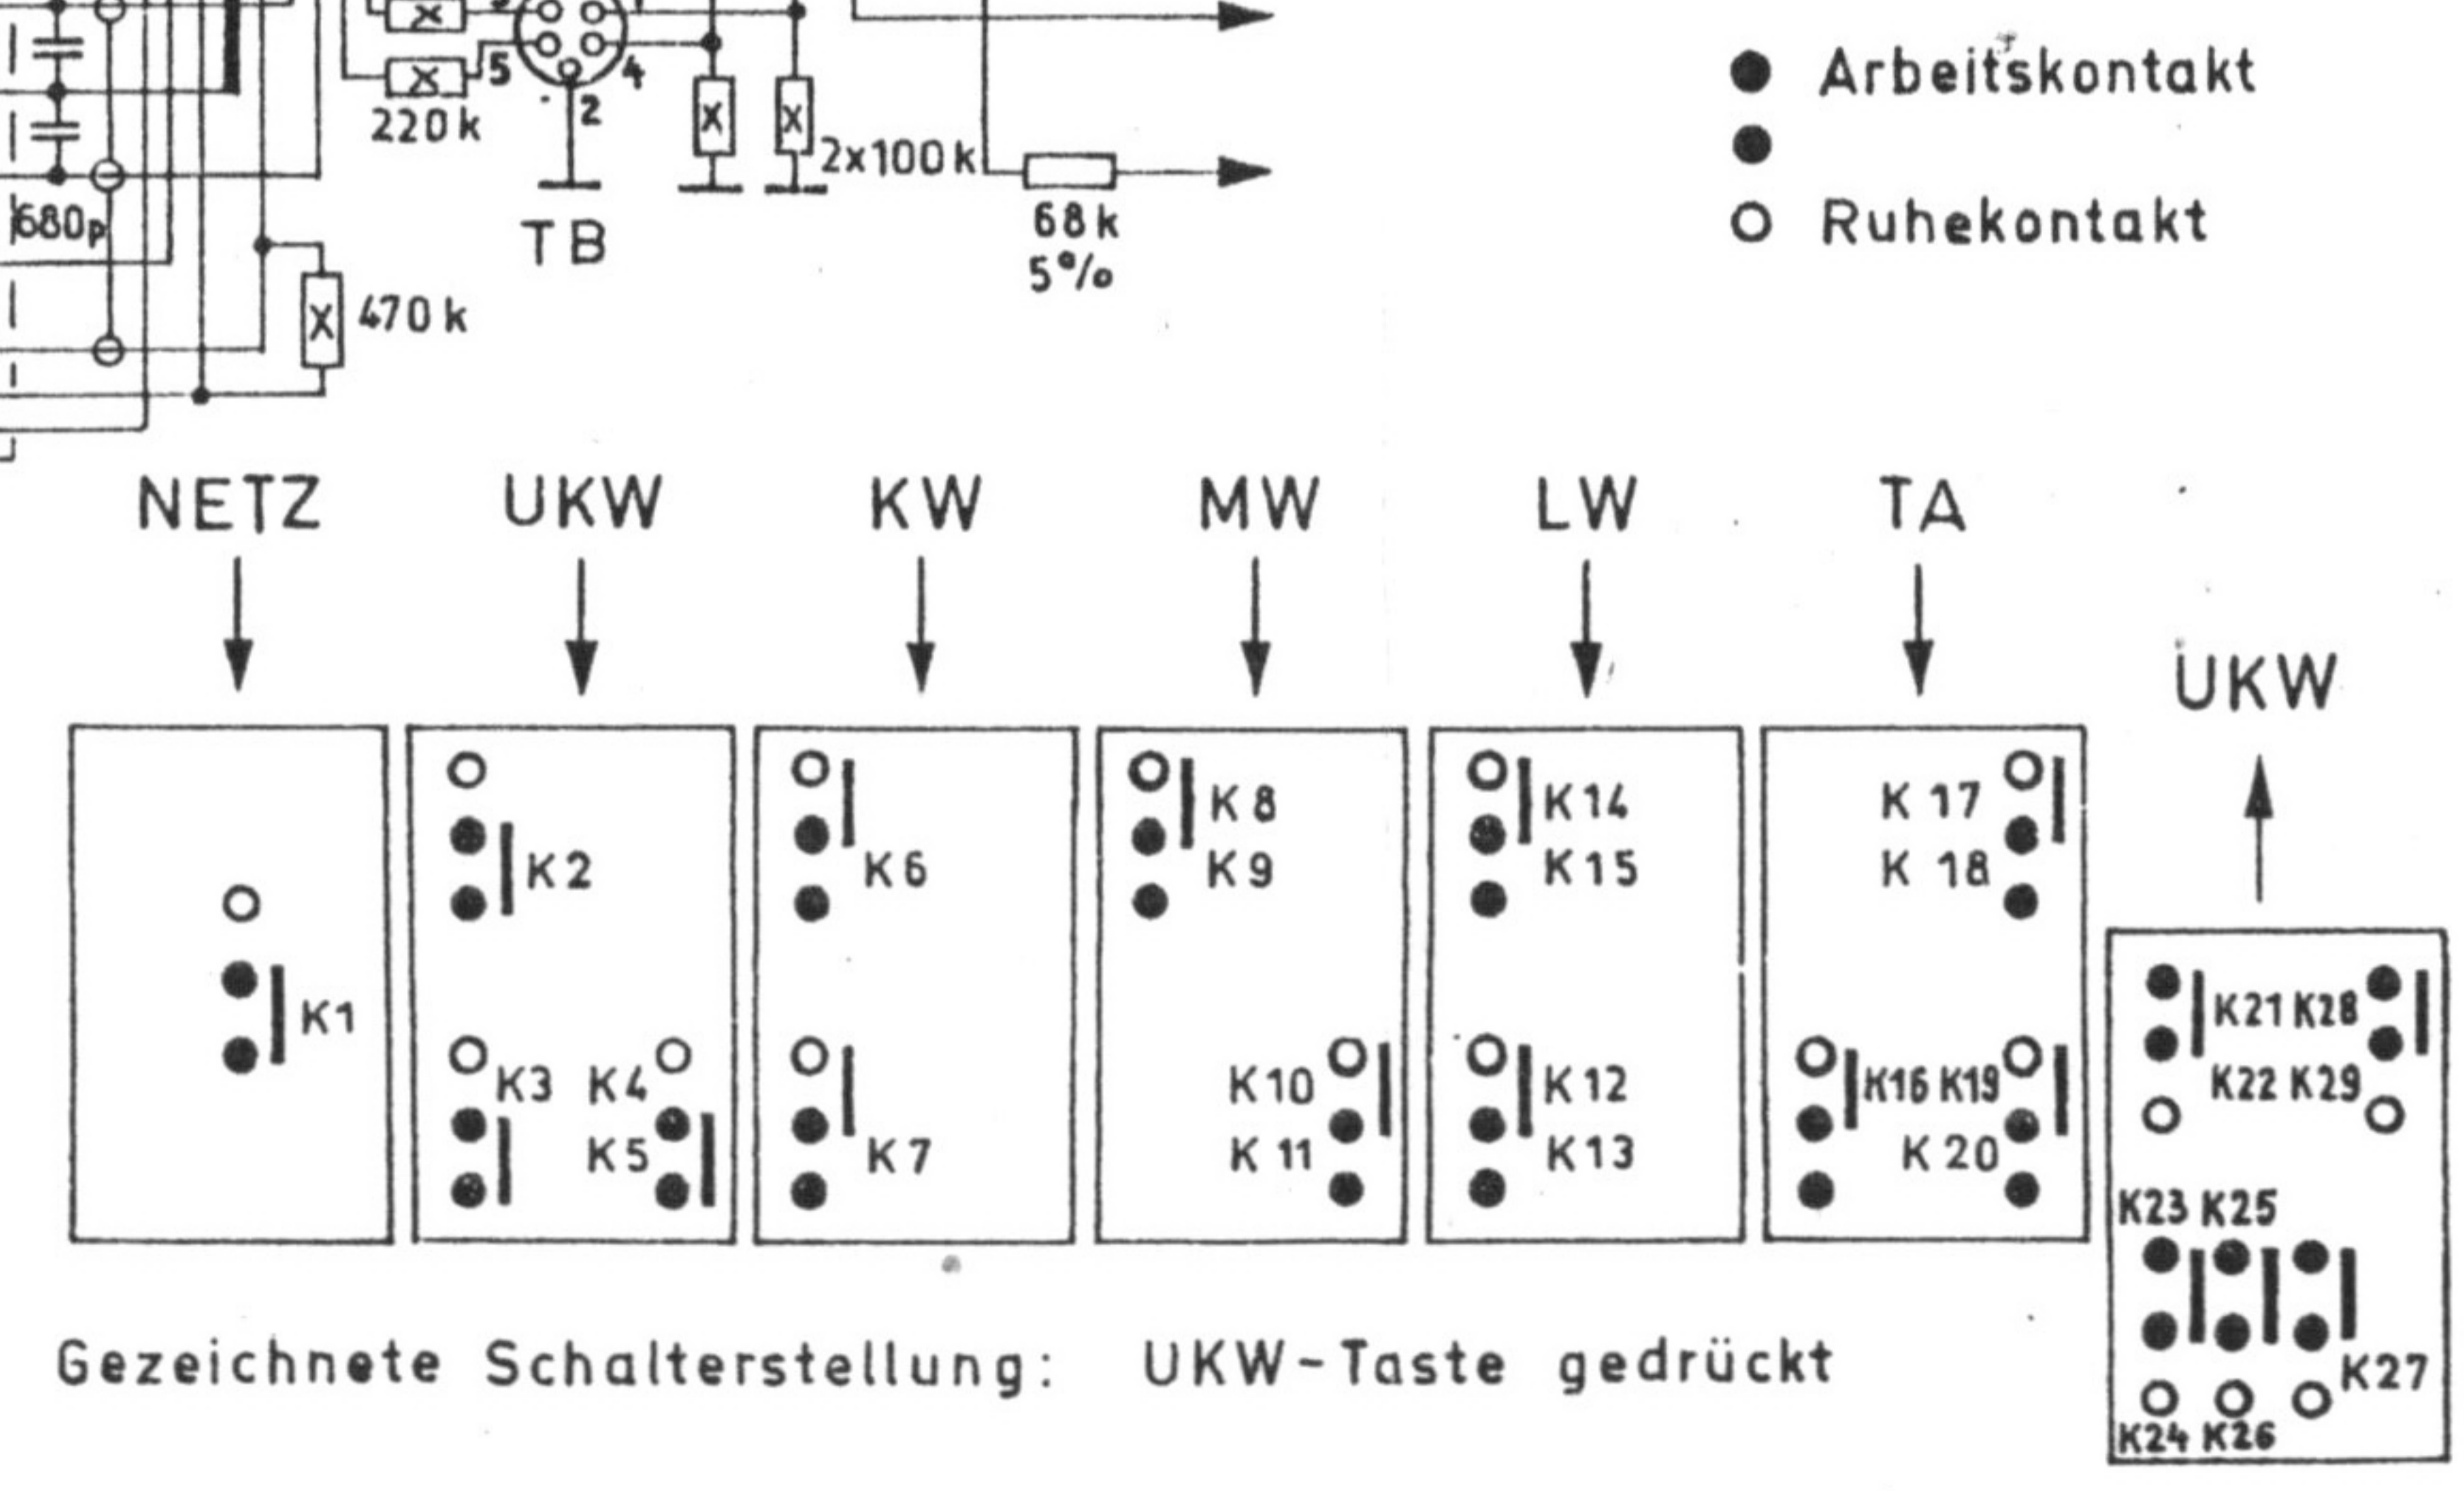

bruns

ECC 85 OA 910

GC100c GC100d 2 x OA 685
GC116c OA 721 4 x OA 685

Gezeichnete Schalterstellung: UKW-Taste gedrückt

● Arbeitskontakt
○ Ruhekontakt

Kontakt	1	2	3	4	5	6	7	8	9	10	11	12	13	14	15	16	17	18	19	20	21	22	23	24	25	26	27	28	29
Netz																													
UKW	●	●			●			●	●	●	●	●	●	●	●	●	●	●	●	●	●	●	●	●	●	●	●	●	●
KW	●	●	●	●	●	●	●	●	●	●	●	●	●	●	●	●	●	●	●	●	●	●	●	●	●	●	●	●	●
MW	●	●	●	●	●	●	●	●	●	●	●	●	●	●	●	●	●	●	●	●	●	●	●	●	●	●	●	●	●
LW	●	●	●	●	●	●	●	●	●	●	●	●	●	●	●	●	●	●	●	●	●	●	●	●	●	●	●	●	●
TA	●	●	●	●	●	●	●	●	●	●	●	●	●	●	●	●	●	●	●	●	●	●	●	●	●	●	●	●	●

1/8W 1/4W 1/2W 1W 2W

Werkstoff	Datum	Name
Gezeichnet	4.67	Zscherer
Überprüft		
Maßstab	RCX 1001	