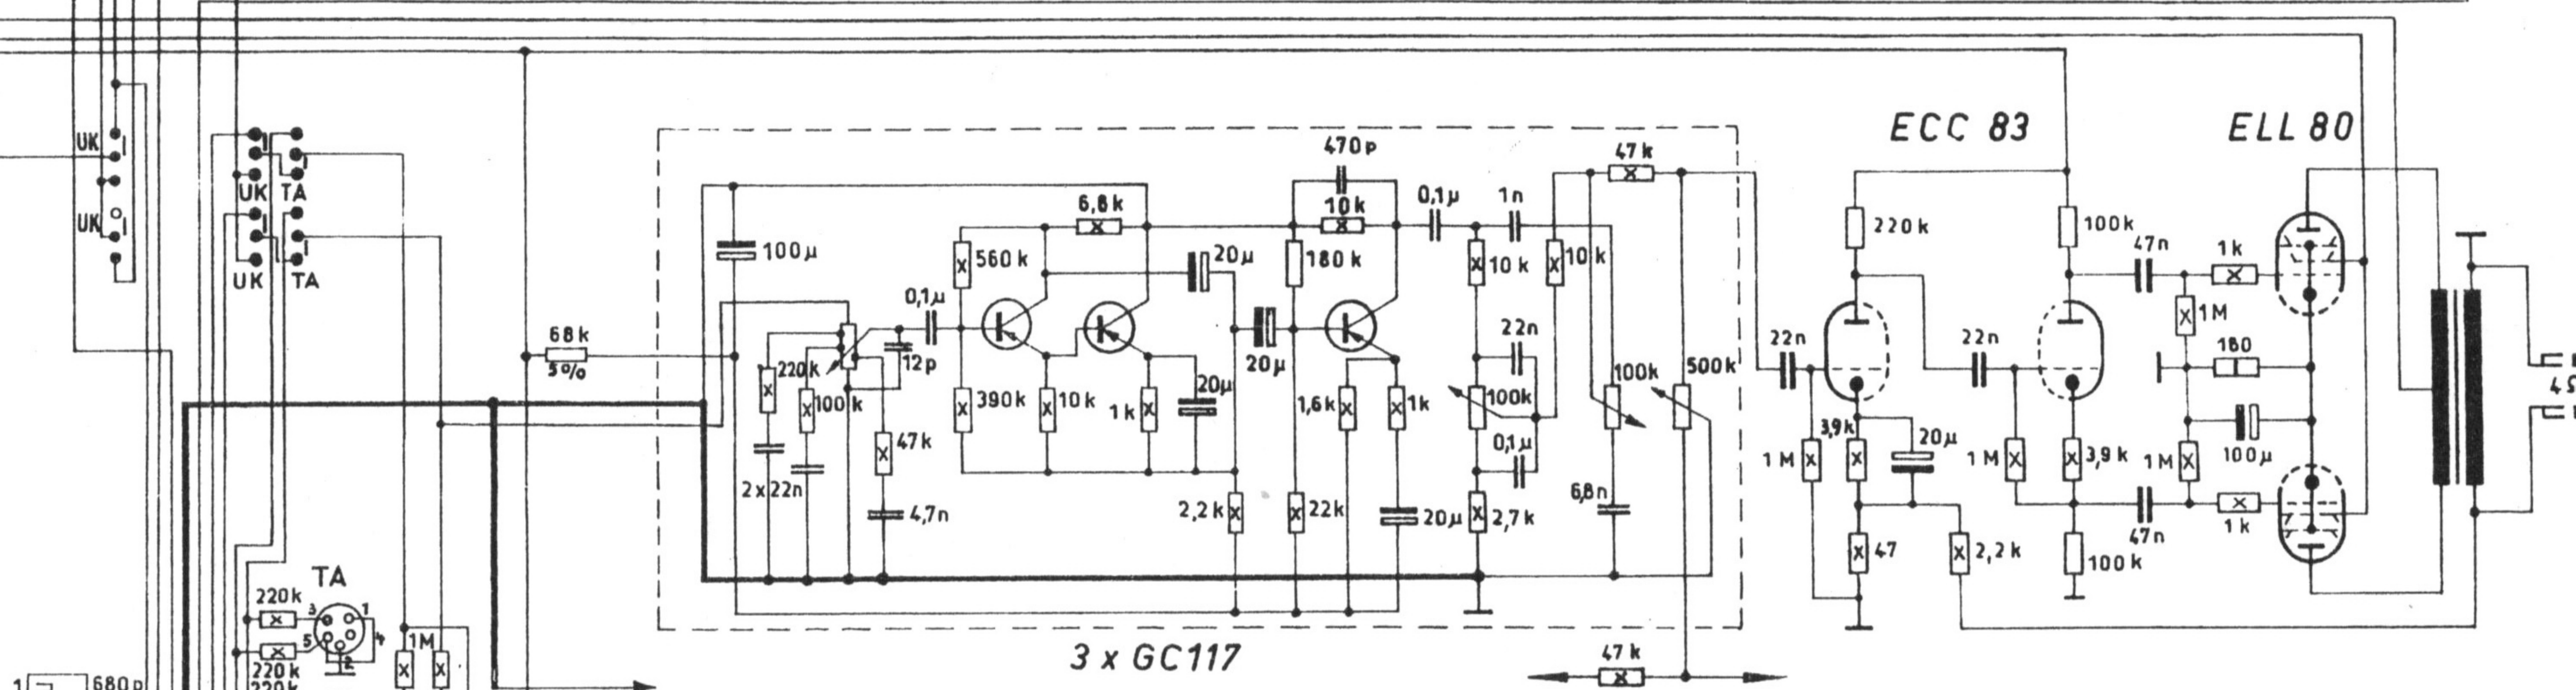

bruns

ECC 85 OA 910

GC100c GC100d 2 x OA 685
GC116c OA 721 4 x OA 685

Gezeichnete Schalterstellung: UKW-Taste gedrückt

● Arbeitskontakt
○ Ruhekontakt

Kontakt	1	2	3	4	5	6	7	8	9	10	11	12	13	14	15	16	17	18	19	20	21	22	23	24	25	26	27	28	29
Netz																													
UKW	●	●			●			●	●	●	●	●	●	●	●	●	●	●	●	●	●	●	●	●	●	●	●	●	●
KW	●	●	●	●	●	●	●	●	●	●	●	●	●	●	●	●	●	●	●	●	●	●	●	●	●	●	●	●	●
MW	●	●	●	●	●	●	●	●	●	●	●	●	●	●	●	●	●	●	●	●	●	●	●	●	●	●	●	●	●
LW	●	●	●	●	●	●	●	●	●	●	●	●	●	●	●	●	●	●	●	●	●	●	●	●	●	●	●	●	●
TA	●	●	●	●	●	●	●	●	●	●	●	●	●	●	●	●	●	●	●	●	●	●	●	●	●	●	●	●	●

1/8W 1/4W 1/2W 1W 2W

Werkstoff	Datum	Name
Gezeichnet	4.67	Zscherer
Überprüft		
Maßstab	RCX 1001	