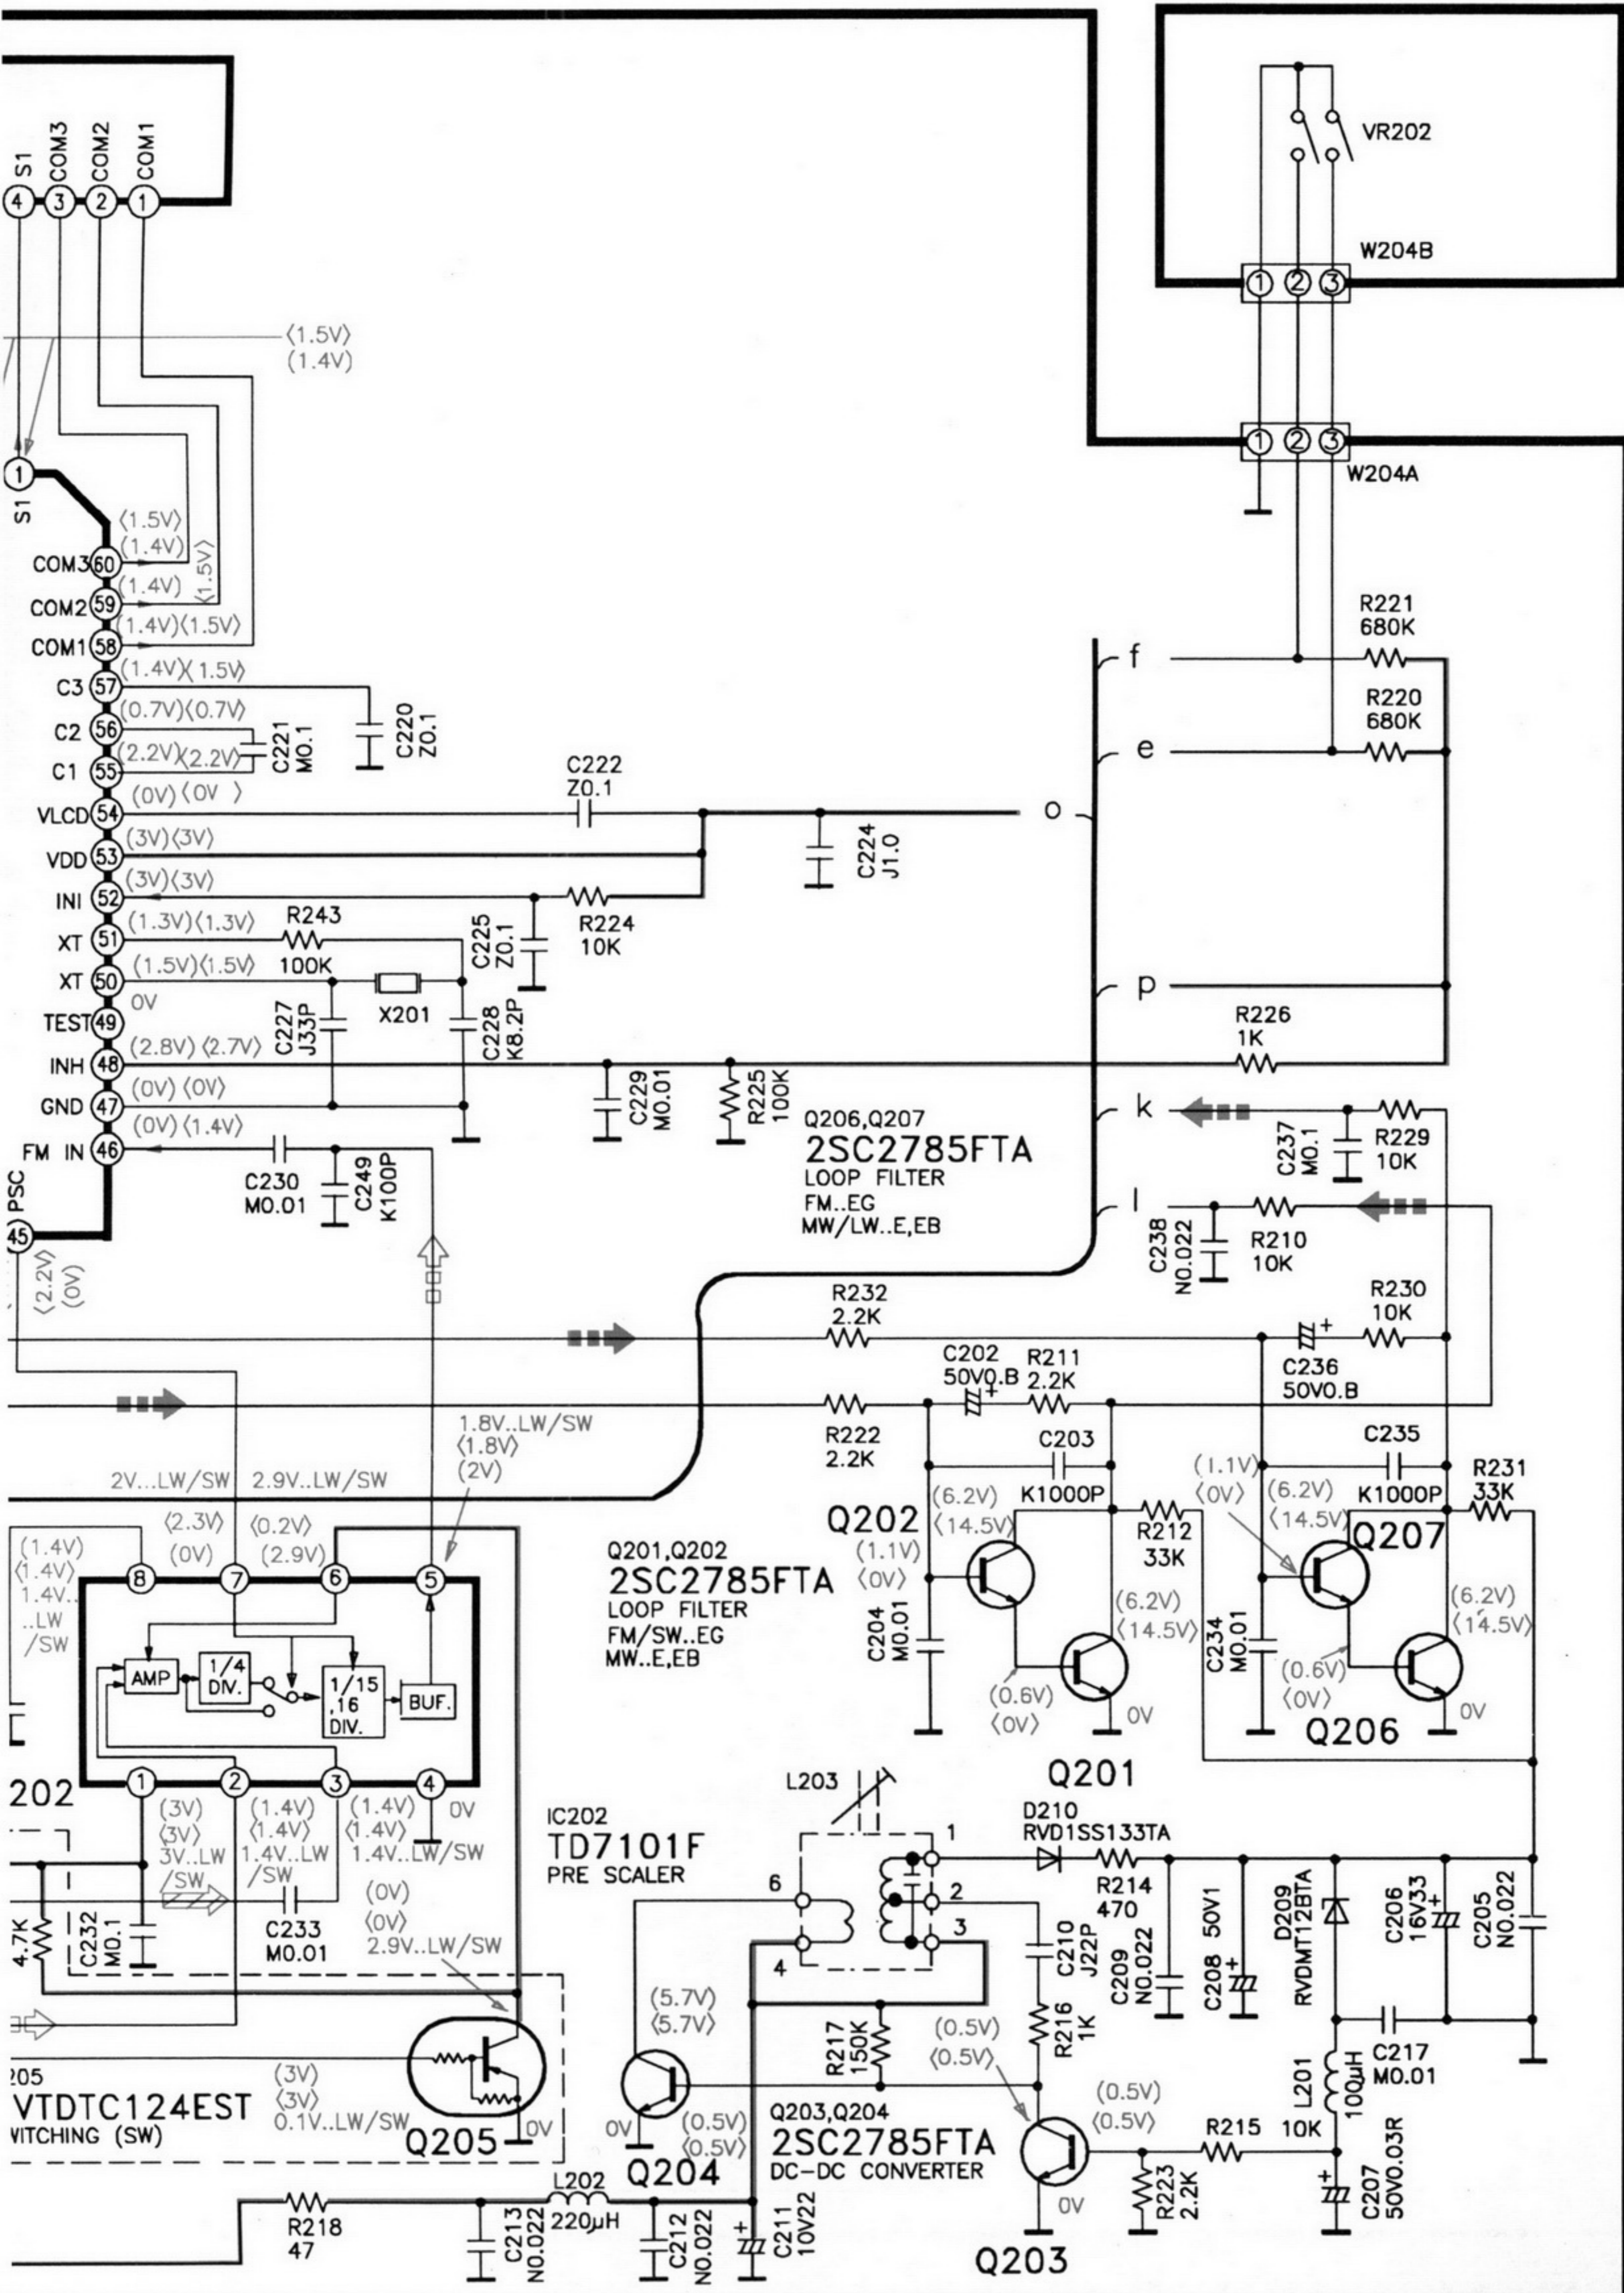

Service Manual

FM - AM Portable Radio

Radio

RF-3700

Colour

(K) Black Type

Area

Suffix for Model No.	Area	Colour
(E)	Europe	(K)
(EB)	Great Britain	
(EG)	F.R. Germany & Italy	

Radio Frequency Range

FM1/2; 87.5 ~ 108 MHz
 LW; 144 ~ 288 kHz
 MW; 522 ~ 1611 kHz
 SW; 5.9 ~ 18.0 MHz

Notes :

1. Weights and dimensions shown are approximate.
2. Design and specifications are subject to change without notice.

Panasonic®

Schematic Diagram

CONTROL CIRCUIT

D JOG DIAL CIRCUIT

Schematic Diagram

1 2 3 4 5

A TUNER CIRCUIT ...FOR EG area

A
B
C
D
E
F