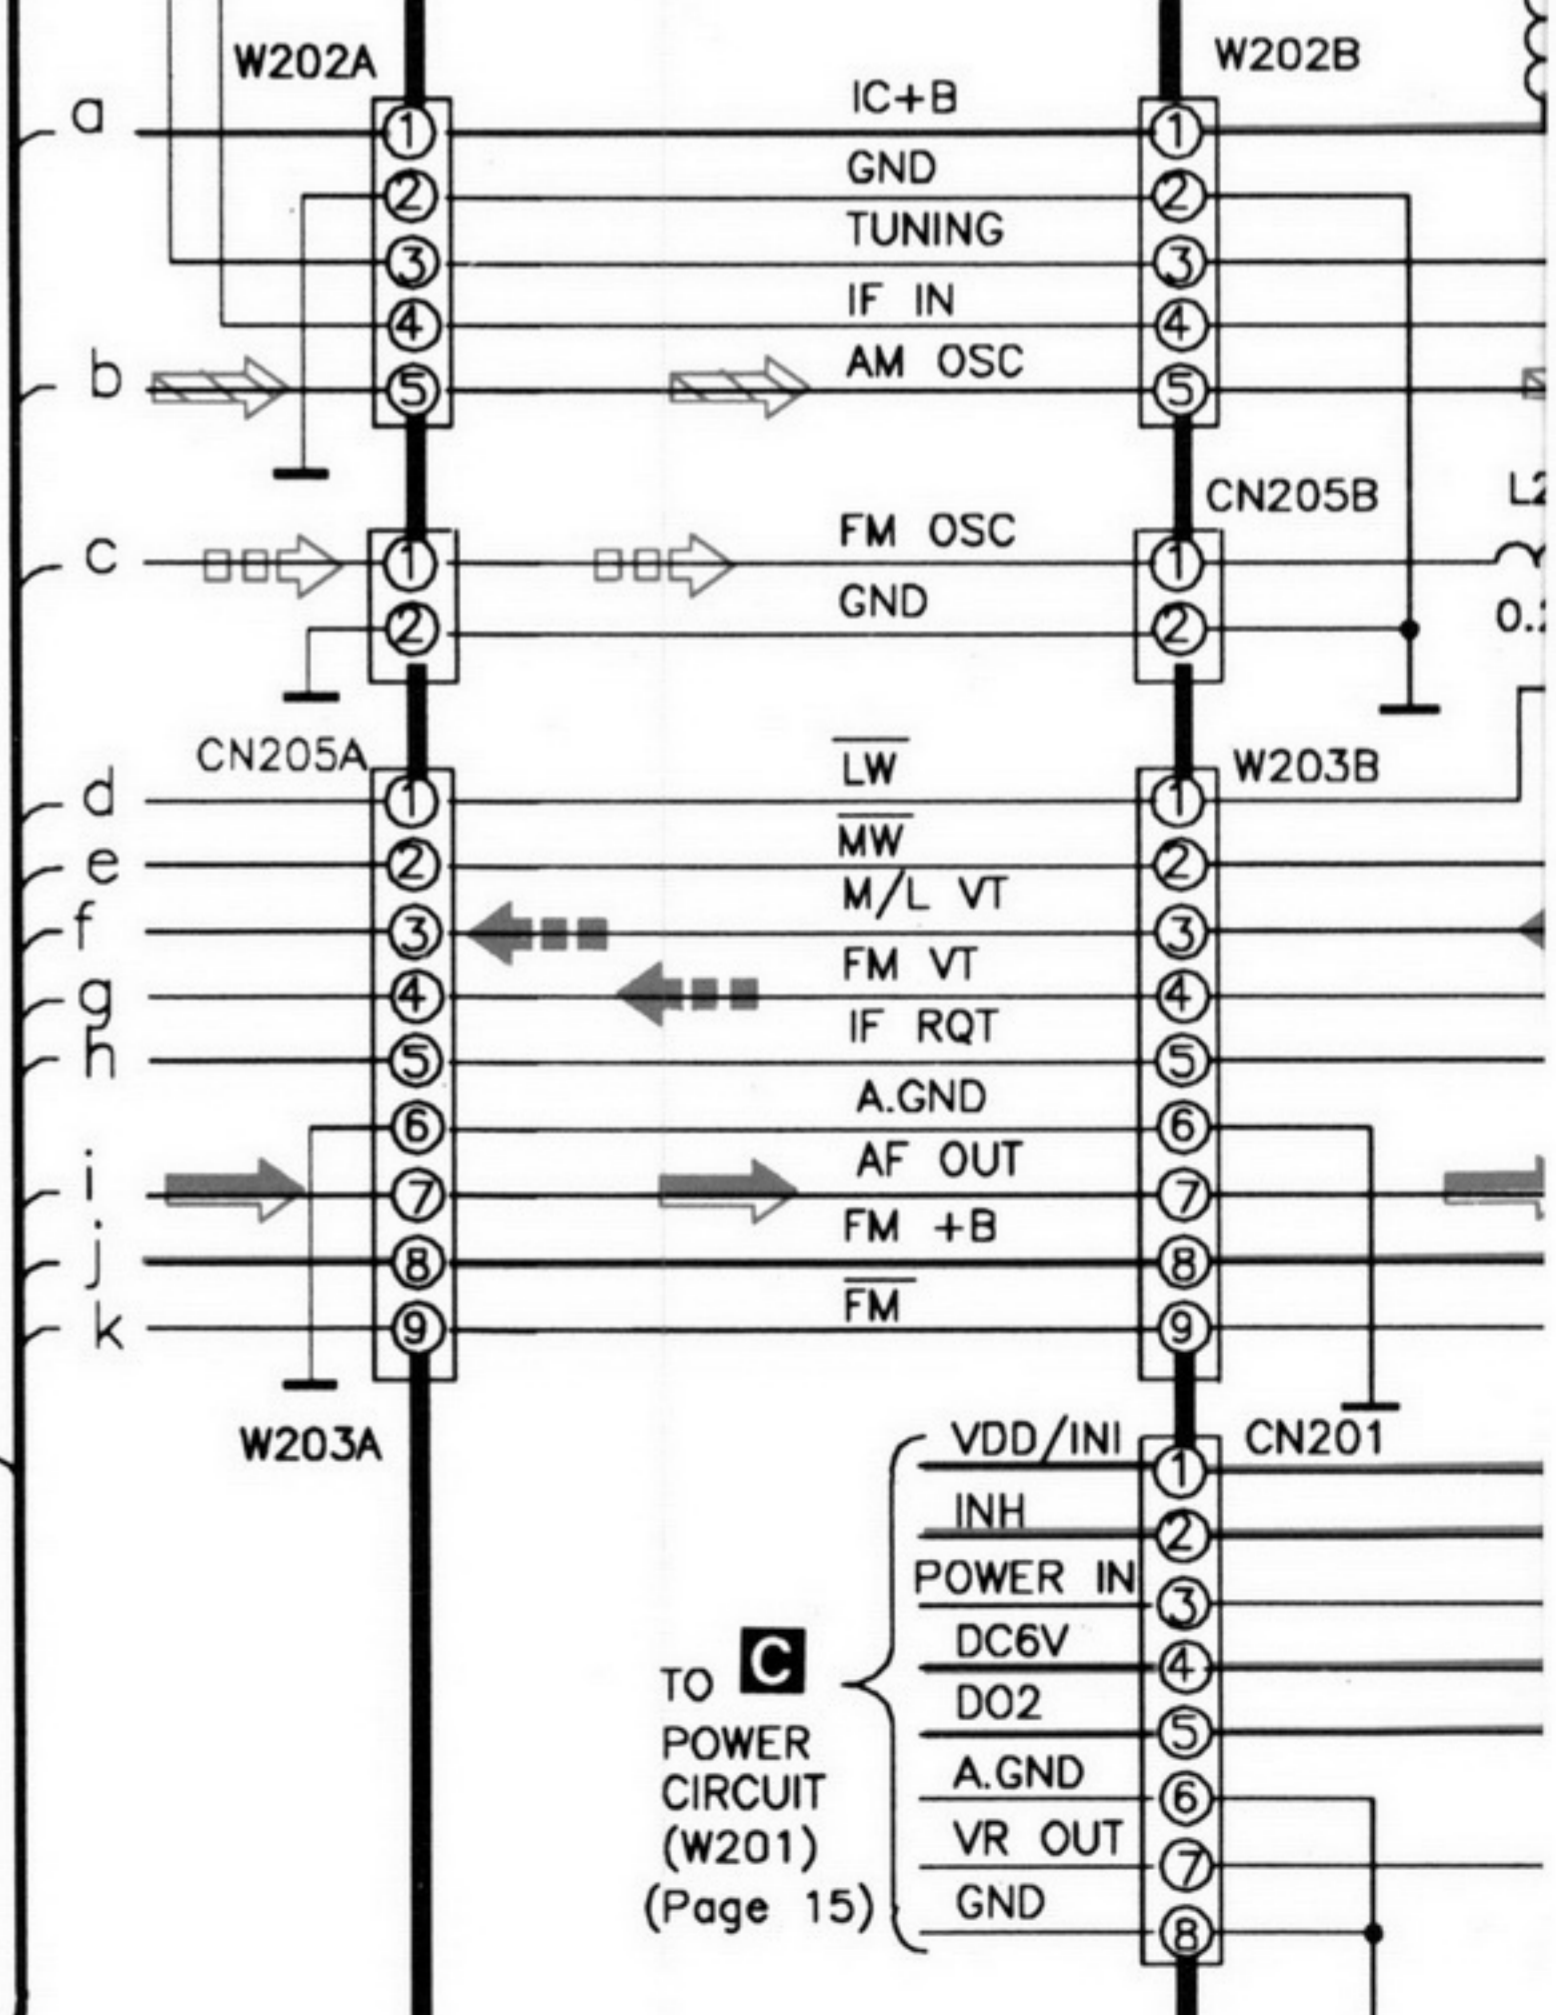

Service Manual

FM - AM Portable Radio

Radio

RF-3700

Colour

(K) Black Type

Area

Suffix for Model No.	Area	Colour
(E)	Europe	(K)
(EB)	Great Britain	
(EG)	F.R. Germany & Italy	

Radio Frequency Range

FM1/2; 87.5 ~ 108 MHz
 LW; 144 ~ 288 kHz
 MW; 522 ~ 1611 kHz
 SW; 5.9 ~ 18.0 MHz

Notes :

1. Weights and dimensions shown are approximate.
2. Design and specifications are subject to change without notice.

Panasonic®

Schematic Diagram

CONTROL CIRCUIT

D JOG DIAL CIRCUIT

Schematic Diagram

1 2 3 4 5

A TUNER CIRCUIT ...FOR EG area

A
B
C
D
E
F