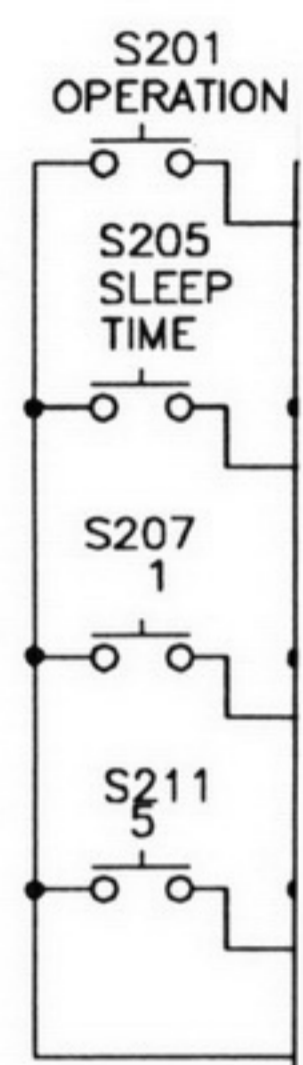

Service Manual

FM - AM Portable Radio

Radio

RF-3700

Colour

(K) Black Type

Area

Suffix for Model No.	Area	Colour
(E)	Europe	(K)
(EB)	Great Britain	
(EG)	F.R. Germany & Italy	

■ SPECIFICATIONS

■ GENERAL

Power Requirement	AC; 230 V (For U.K. 230-240 V) 50 Hz Battery; 6V, four (UM-1) R20/LR20 batteries
Power Consumption	5 W
Power Output	1.2 W (RMS...max)
Output	Earphone
Speaker	10cm
Dimensions	274 (W) x 149 (H) x 88 (D) mm
Weight	1.1 kg without batteries

Radio Frequency Range

FM1/2; 87.5 ~ 108 MHz
 LW; 144 ~ 288 kHz
 MW; 522 ~ 1611 kHz
 SW; 5.9 ~ 18.0 MHz

Notes :

1. Weights and dimensions shown are approximate.
2. Design and specifications are subject to change without notice.

Panasonic®

Schematic Diagram

CONTROL CIRCUIT

D JOG DIAL CIRCUIT

Schematic Diagram

1 2 3 4 5

A TUNER CIRCUIT ...FOR EG area

A
B
C
D
E
F