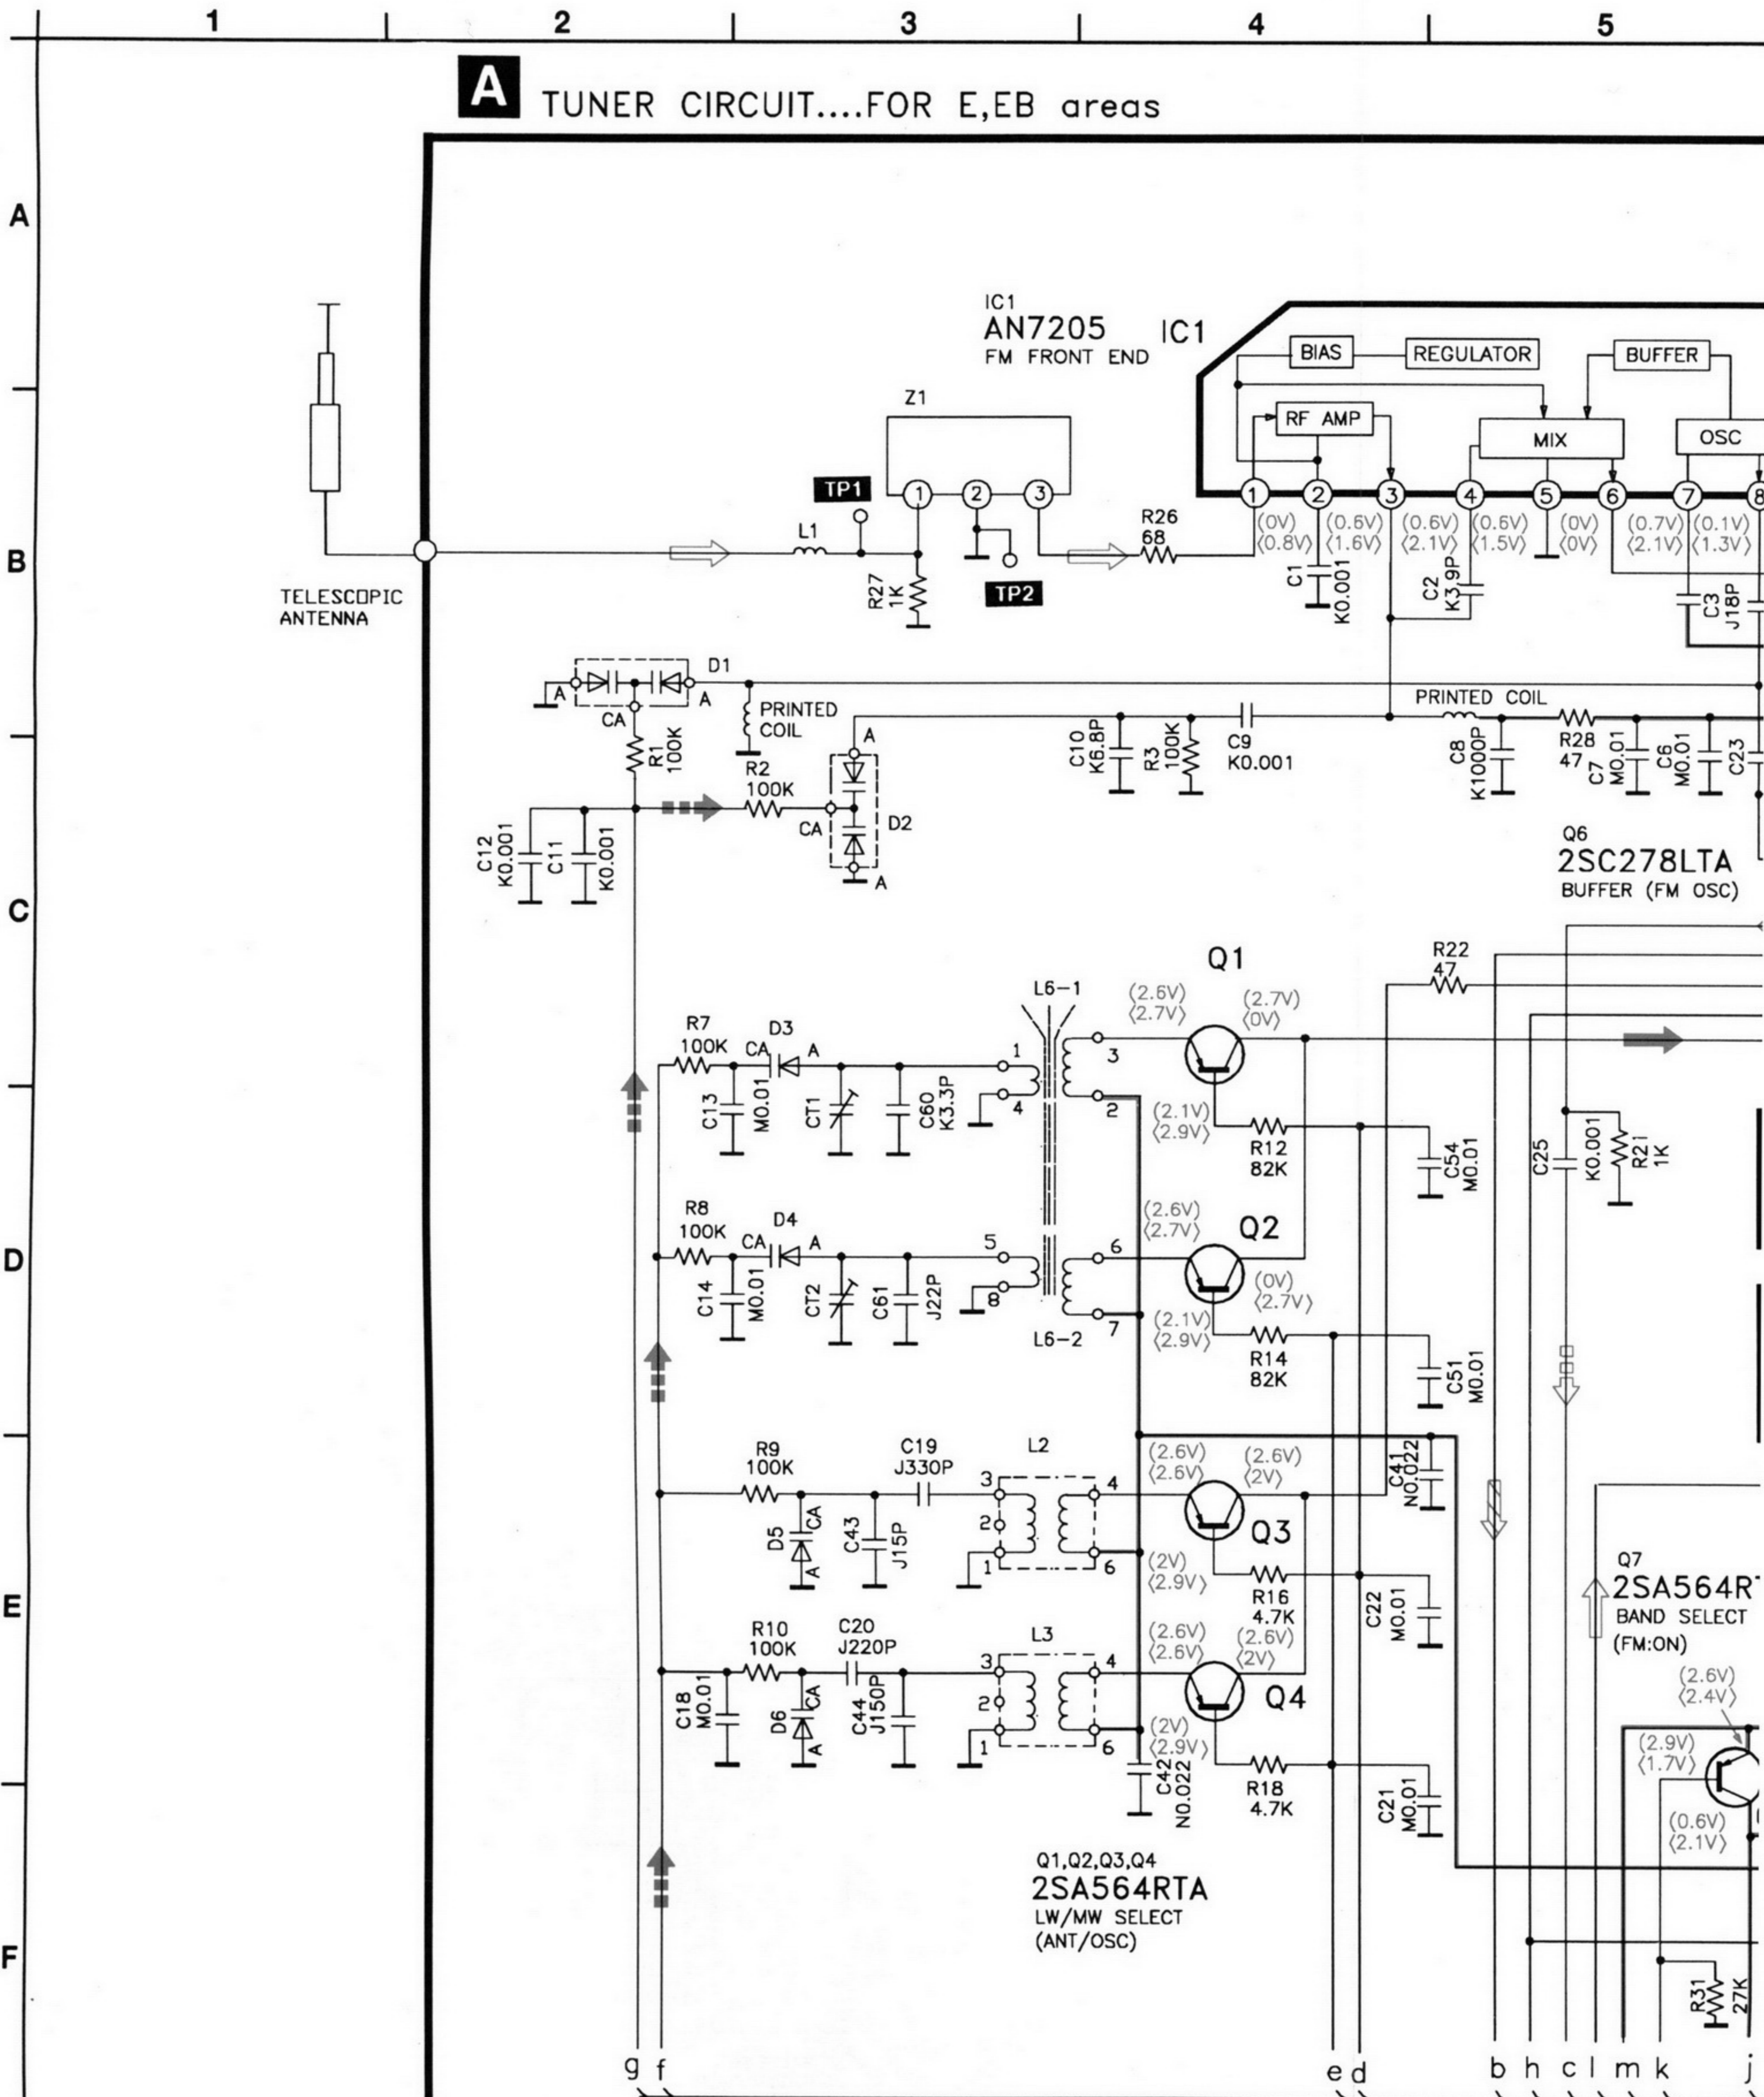

Radio Frequency Range

FM1/2; 87.5 ~ 108 MHz
 LW; 144 ~ 288 kHz
 MW; 522 ~ 1611 kHz
 SW; 5.9 ~ 18.0 MHz

Notes :

1. Weights and dimensions shown are approximate.
2. Design and specifications are subject to change without notice.

Panasonic®

Schematic Diagram

CONTROL CIRCUIT

D JOG DIAL CIRCUIT

Schematic Diagram

1 2 3 4 5

A TUNER CIRCUIT ...FOR EG area

A
B
C
D
E
F