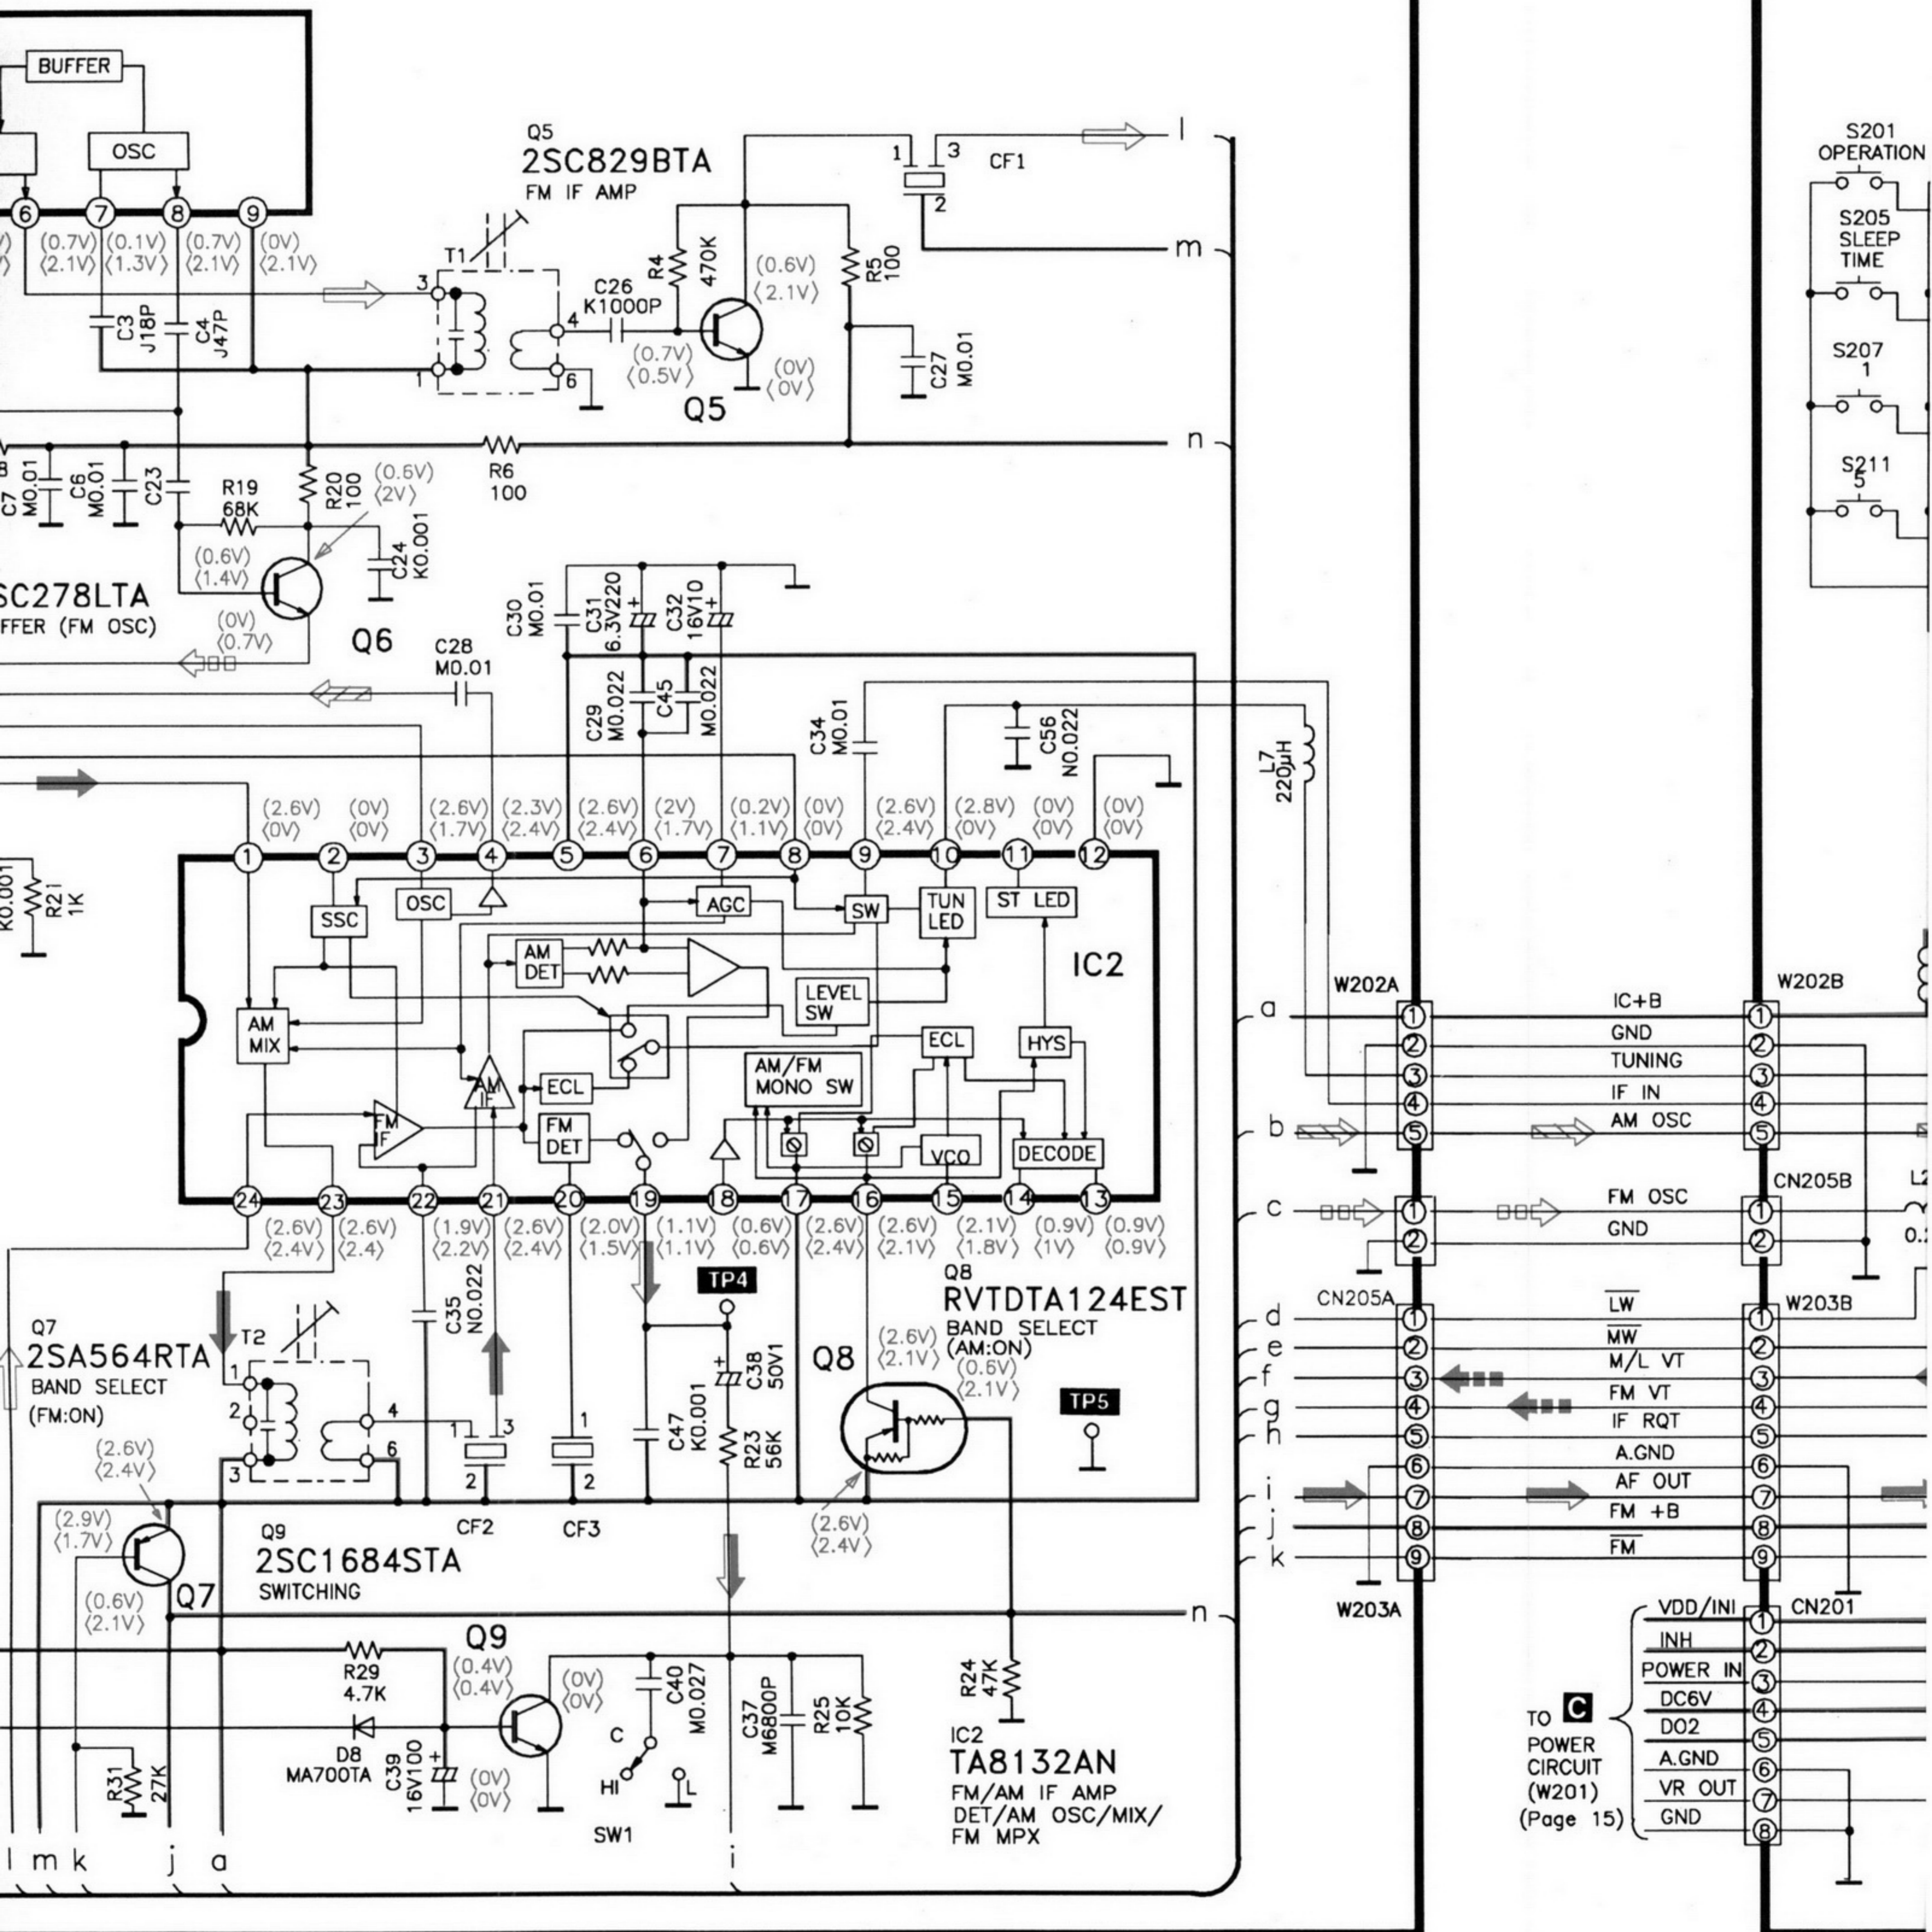

Service Manual

FM - AM Portable Radio

Radio

RF-3700

Colour

(K) Black Type

Area

Suffix for Model No.	Area	Colour
(E)	Europe	(K)
(EB)	Great Britain	
(EG)	F.R. Germany & Italy	

Radio Frequency Range

FM1/2; 87.5 ~ 108 MHz
 LW; 144 ~ 288 kHz
 MW; 522 ~ 1611 kHz
 SW; 5.9 ~ 18.0 MHz

Notes :

1. Weights and dimensions shown are approximate.
2. Design and specifications are subject to change without notice.

Panasonic®

Schematic Diagram

CONTROL CIRCUIT

D JOG DIAL CIRCUIT

Schematic Diagram

1 2 3 4 5

A TUNER CIRCUIT ...FOR EG area

A
B
C
D
E
F