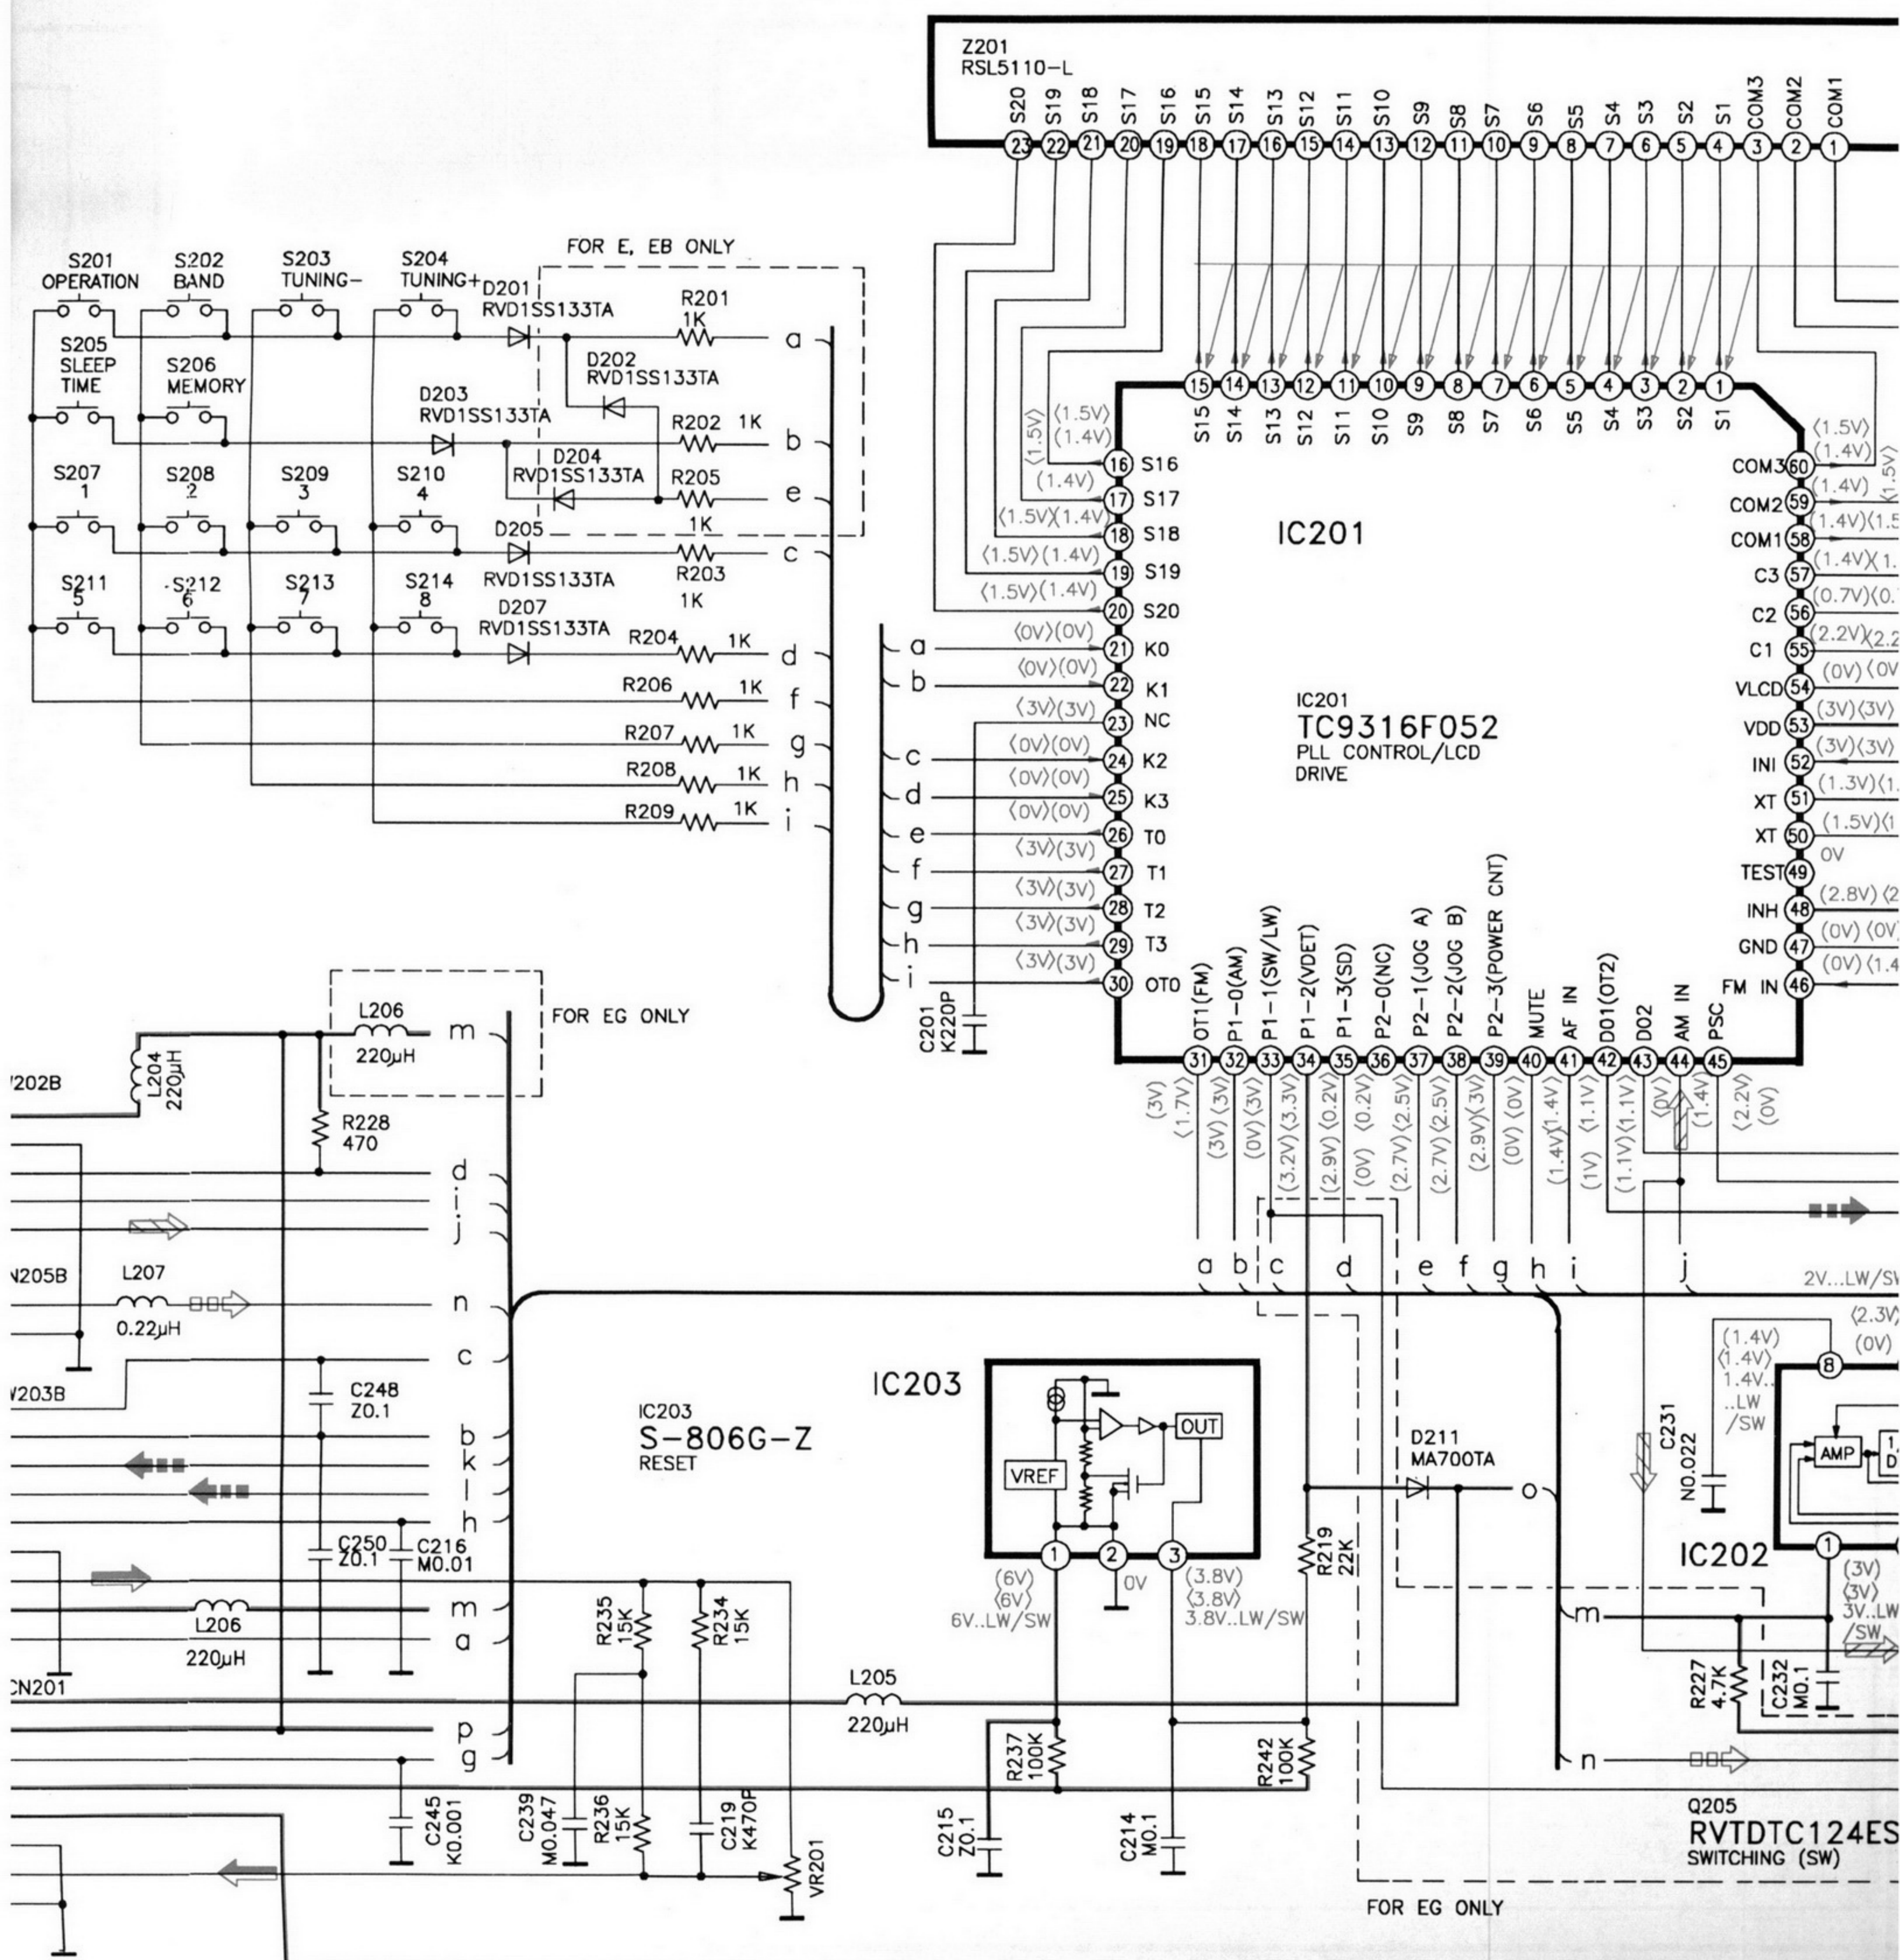

Service Manual

FM - AM Portable Radio

Radio

RF-3700

Colour

(K) Black Type

Area

Suffix for Model No.	Area	Colour
(E)	Europe	(K)
(EB)	Great Britain	
(EG)	F.R. Germany & Italy	

Radio Frequency Range

FM1/2; 87.5 ~ 108 MHz
 LW; 144 ~ 288 kHz
 MW; 522 ~ 1611 kHz
 SW; 5.9 ~ 18.0 MHz

Notes :

1. Weights and dimensions shown are approximate.
2. Design and specifications are subject to change without notice.

Panasonic®

Schematic Diagram

CONTROL CIRCUIT

D JOG DIAL CIRCUIT

Schematic Diagram

1 2 3 4 5

A TUNER CIRCUIT ...FOR EG area

A
B
C
D
E
F