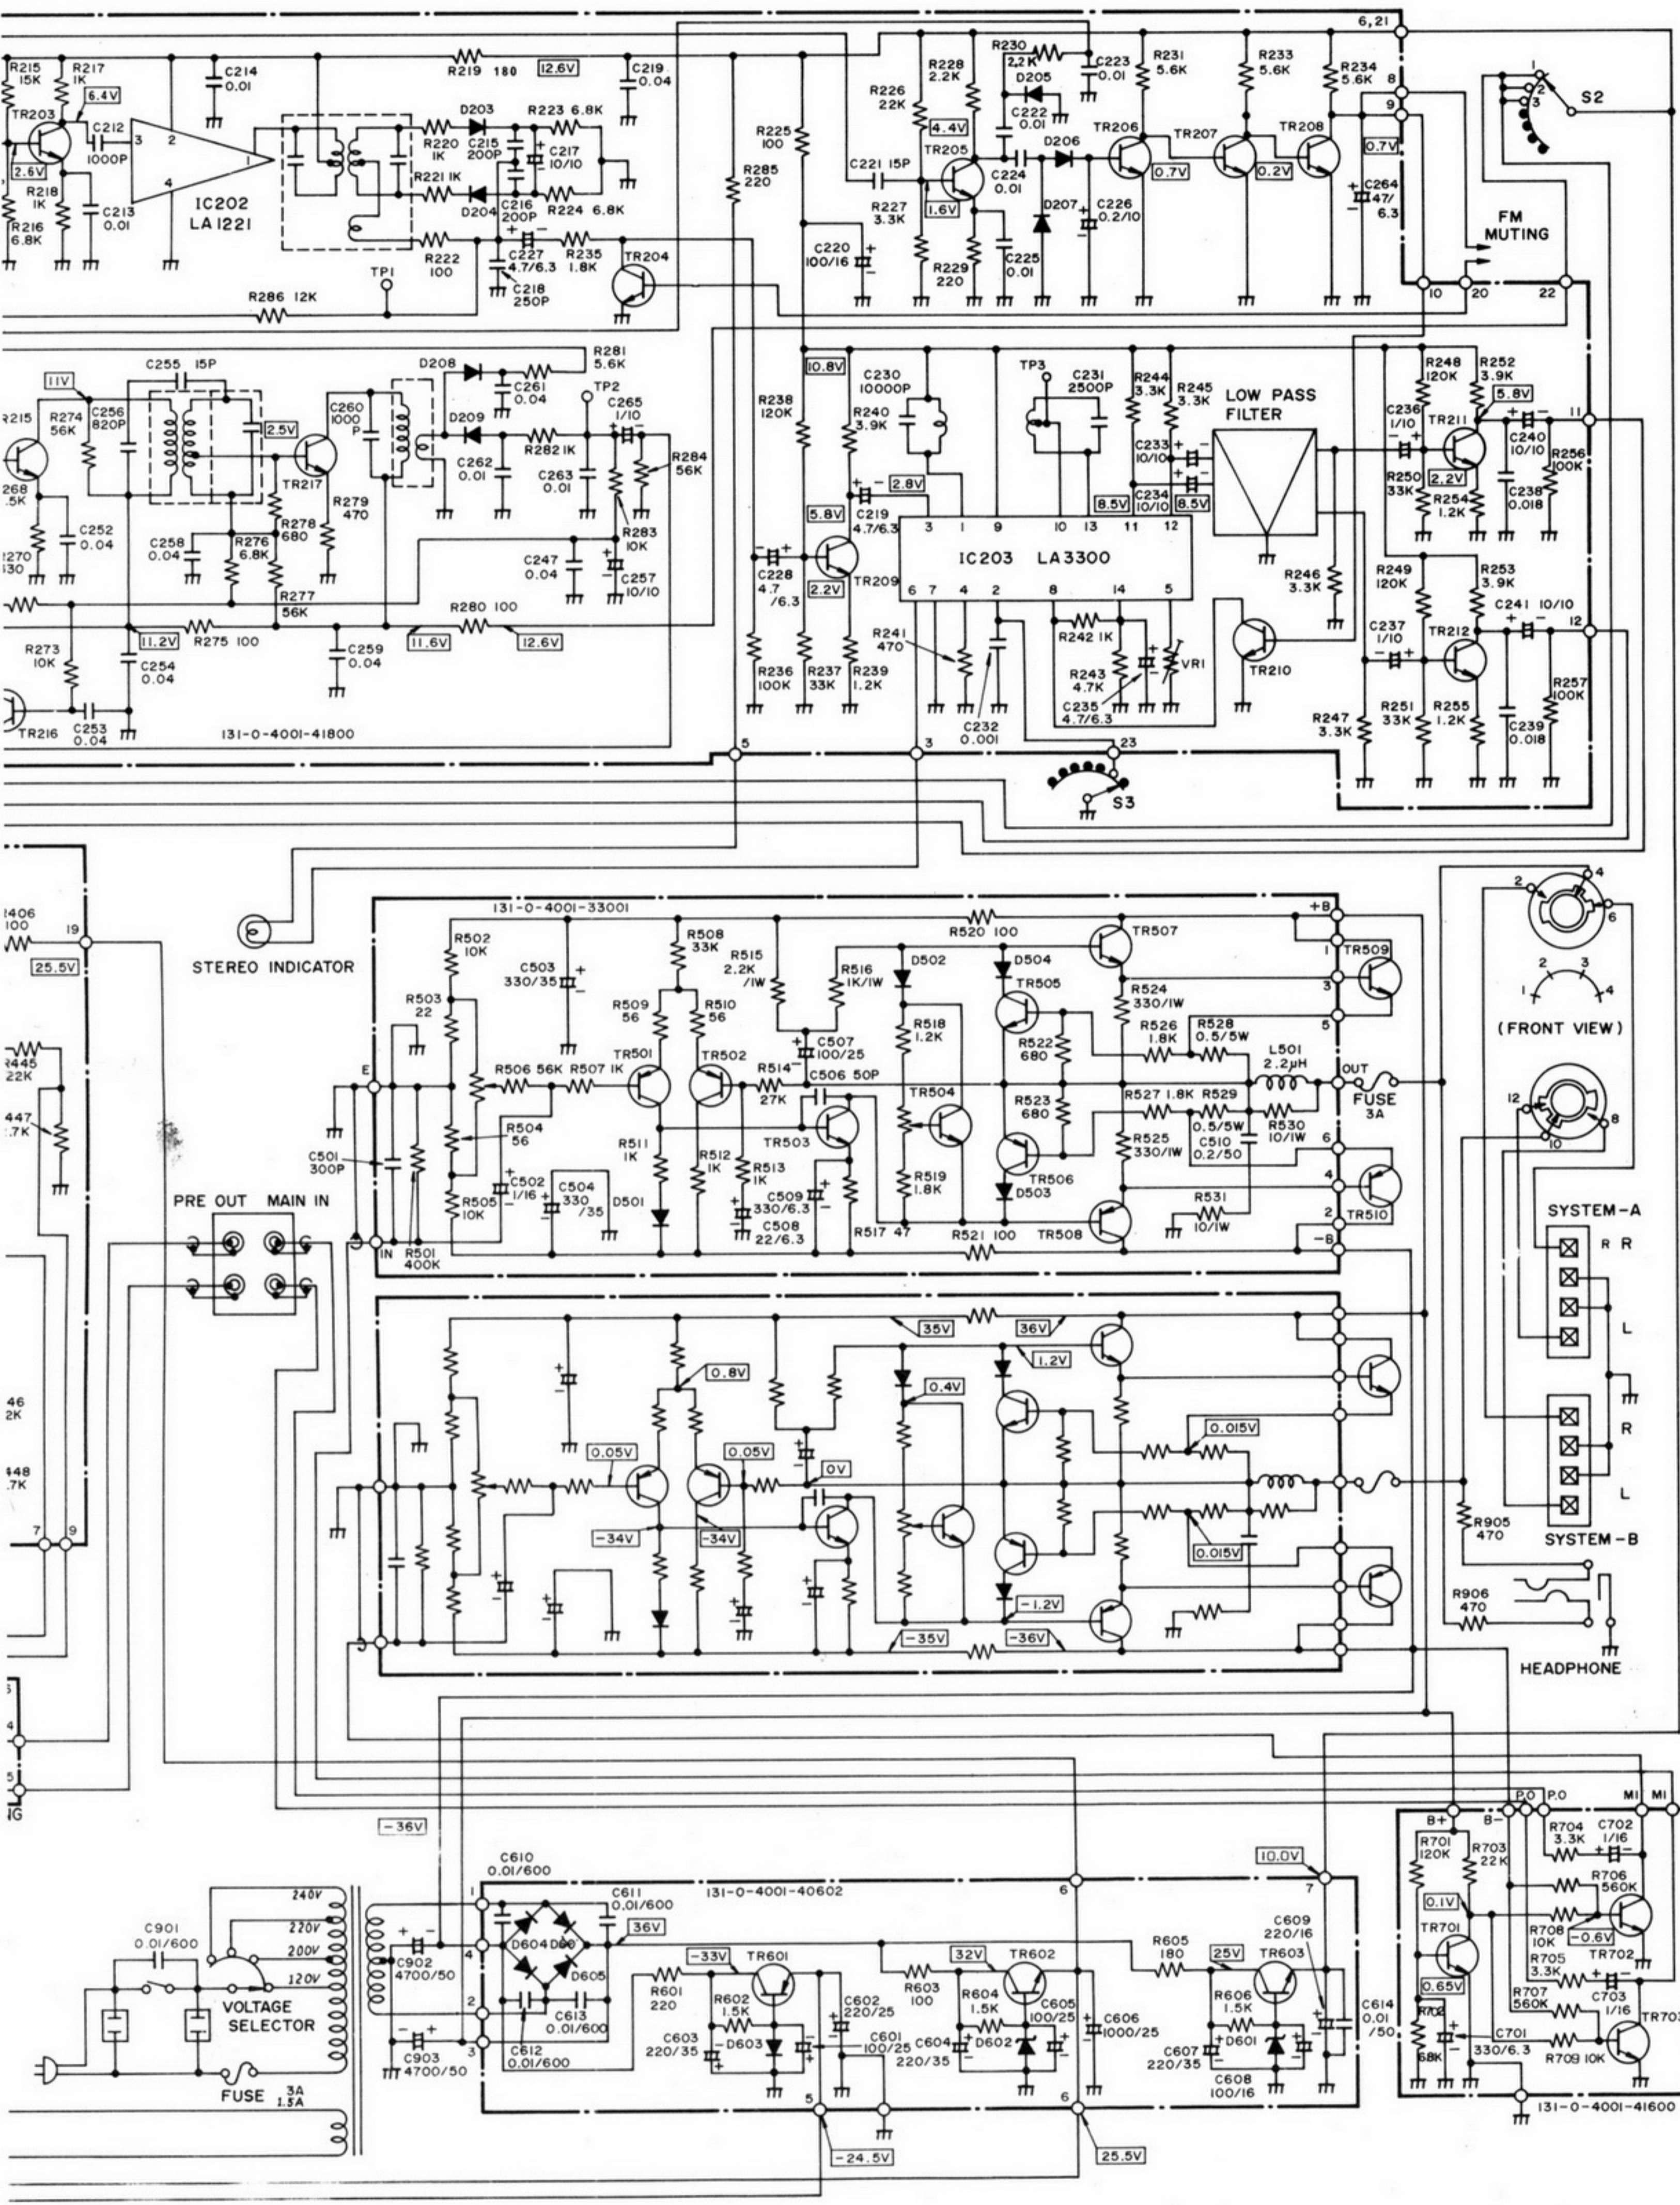

SANYO ELECTRIC TRADING CO., LTD.
SANYO ELECTRIC CO., LTD. OSAKA, JAPAN

WM-723 June/'73/1500 Printed in Japan