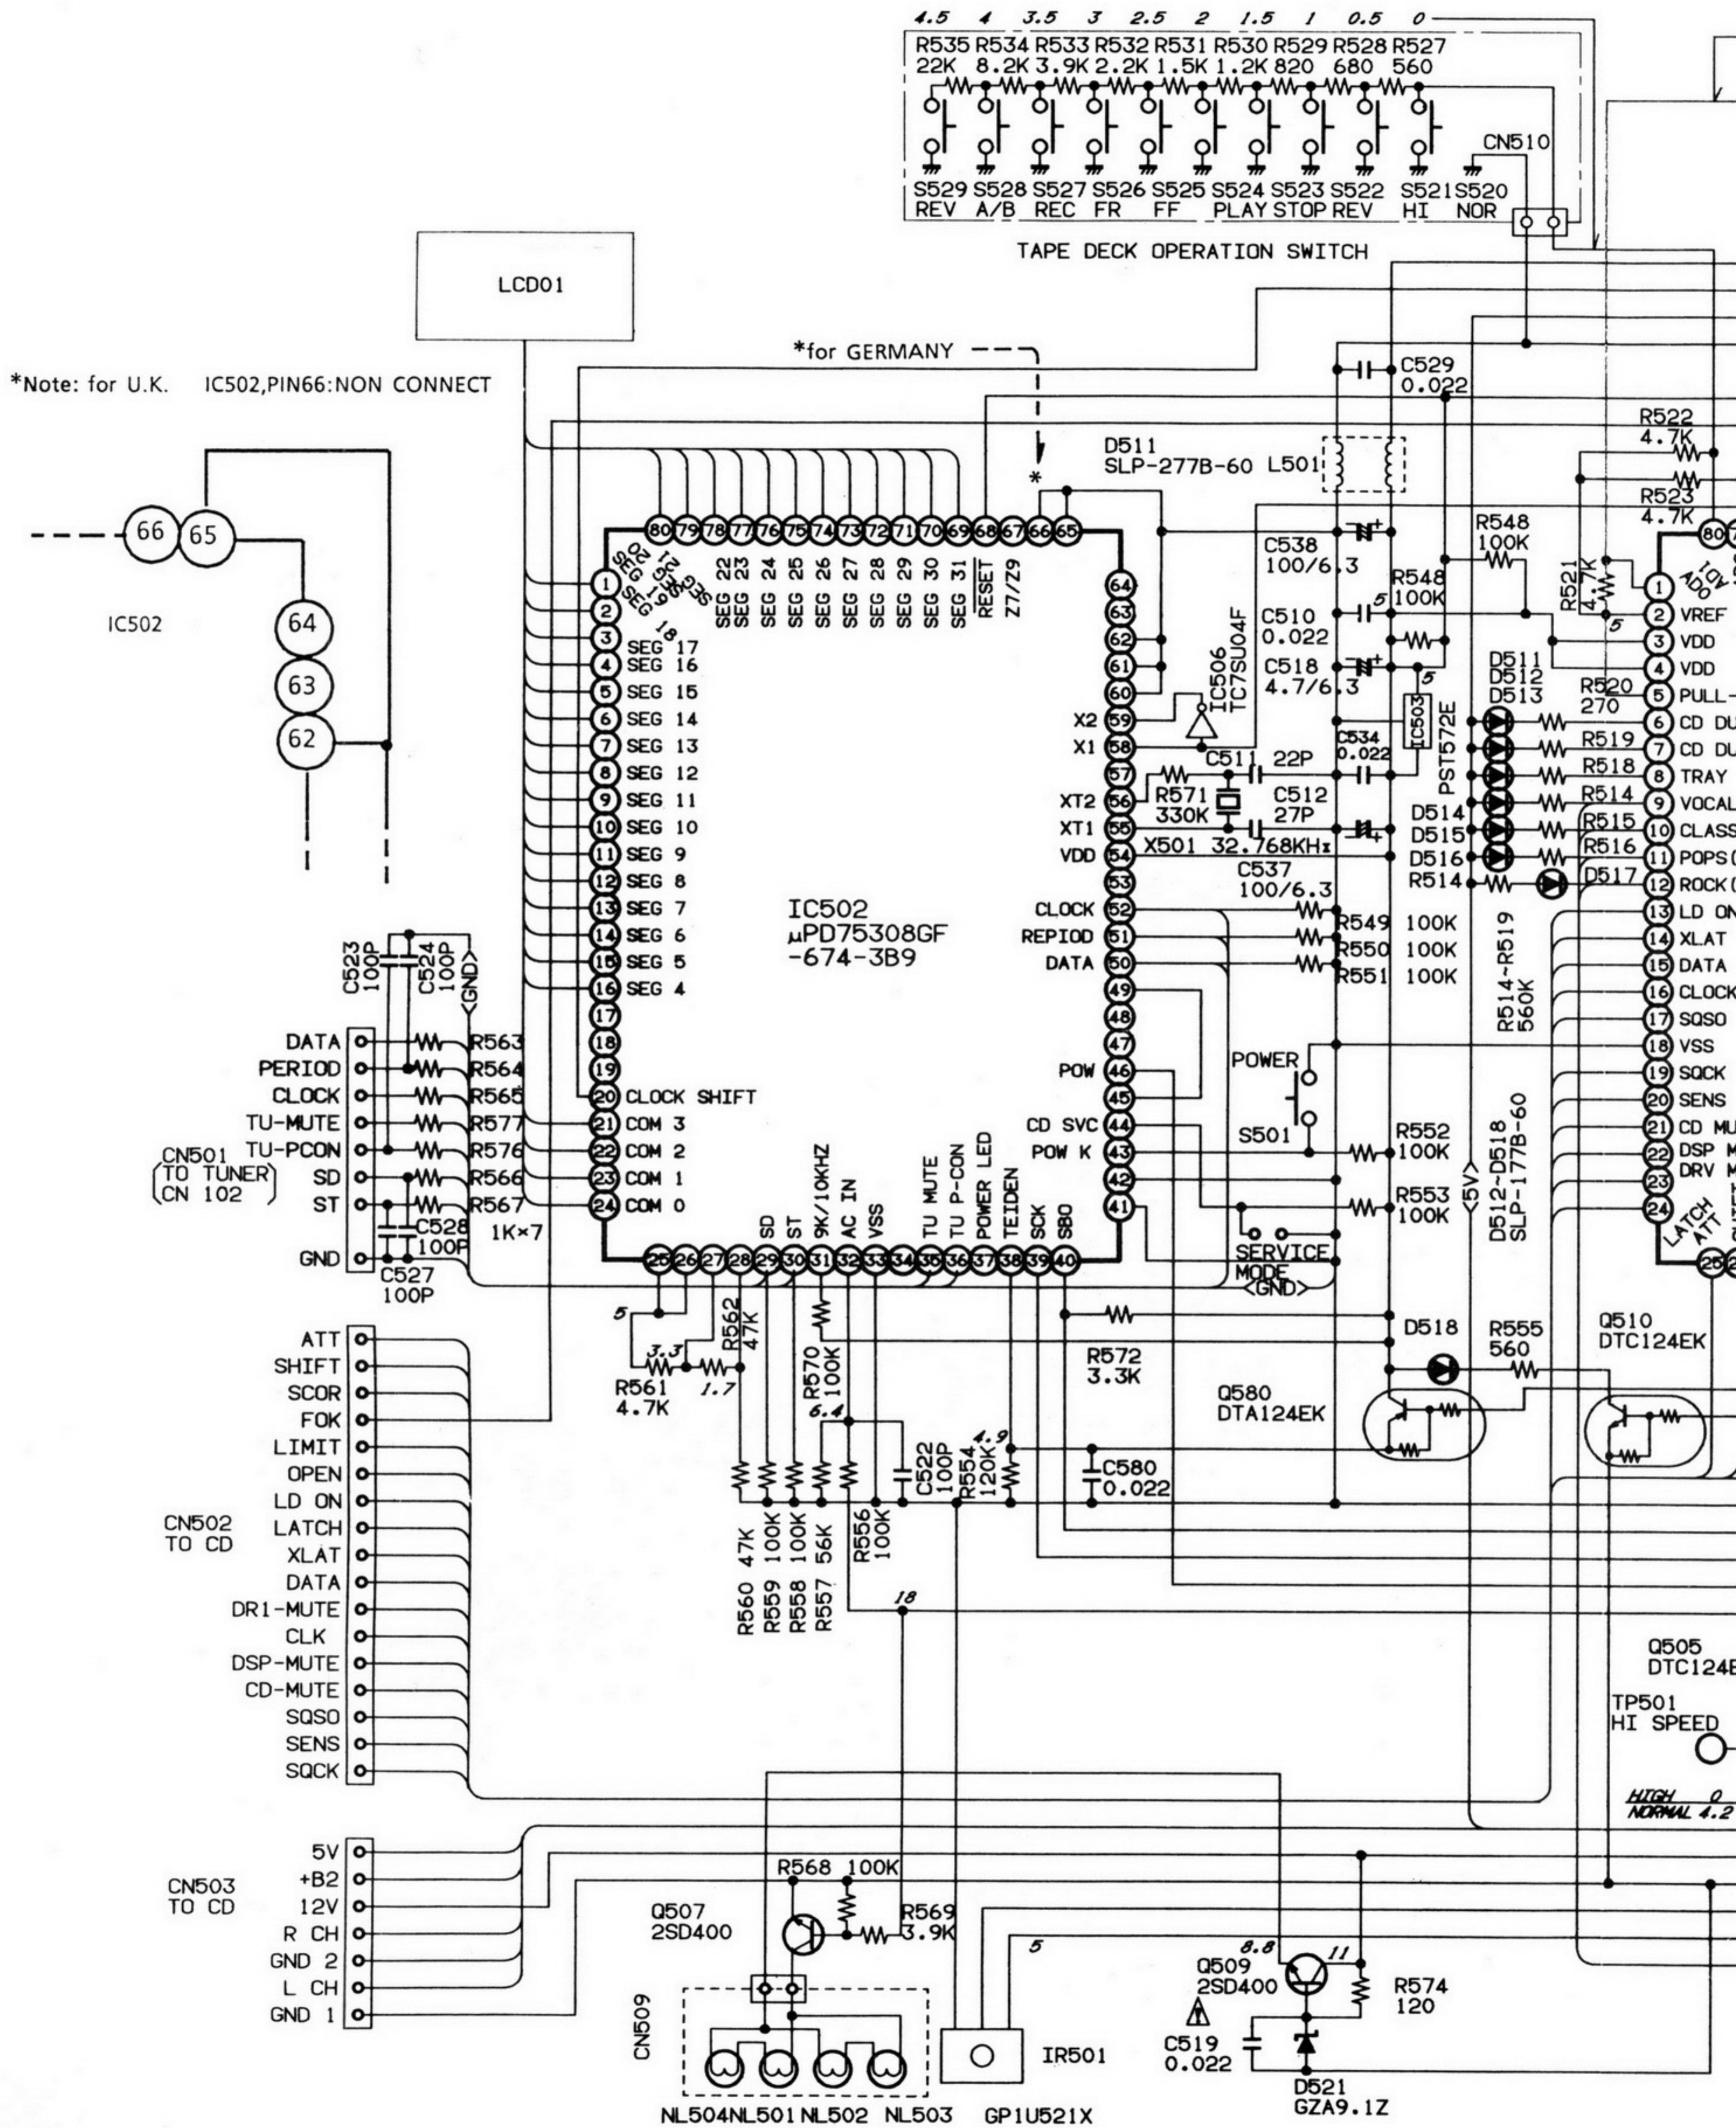

Service Manual

Portable CD Player with
AM/FM Stereo radio &
Cassette Recorder

MCD-Z55F (GERMANY)
(U.K.)

Contents

PRODUCT CODE No.
142 868 09/GERMANY
142 868 10/U.K.

SPECIFICATIONS	1	IC DESCRIPTION	38
LASER BEAM SAFETY PRECAUTION ...	1	SCHEMATIC DIAGRAM(TUNER)	42
REMOVAL INSTRATION	2	WIRING DIAGRAM(TUNER)	44
TAPE DECK MECHANISM		SCHEMATIC DIAGRAM(CD)	50
ADJUSTMENT	7	WIRING DIAGRAM(CD)	52
TUNER ADJUSTMENT	12	SCHEMATIC DIAGRAM	
CD PLAYER MECHANISM		(SYSTEM CONTROL)	54
ADJUSTMENT	13	WIRING DIAGRAM(SYSTEM CONTROL)	58
TIMING CHART	17	SCHEMATIC DIAGRAM(AMPLIFIER)	62
CD PLAYER ADJUSTMENTS	18	WIRING DIAGRAM(AMPLIFIER)	64
EXPLODED VIEW(CABINET		SCHEMATIC & BLOCK DIAGRAM	
& CHASSIS)	27	(TAPE MECHANISM)	70
PARTS LIST	28	SCHEMATIC & BLOCK DIAGRAM	
BLOCK DIAGRAM	22	(PEAK LEVEL CONTROL) .	70
EXPLODED VIEW(CD MECHANISM) ...	33	INNER CONNECT	71
EXPLODED VIEW(TAPE MECHANISM) ..	34		
PARTS LIST(TAPE MECHANISM)	36		
PARTS LIST(CD MECHANISM)	37		

SCHEMATIC DIAGRAM (TUNER/GERMANY)

SCHEMATIC DIAGRAM (TUNER/U.K.)

SCHEMATIC DIAGRAM (CD)

CN502

- <SENS>
- <DATA>
- <XLAT>
- <CLK>
- <LATCH>
- <SHIFF>
- <ATT>
- <CD MUT>
- <DSP MUTE>
- <DRI MUTE>
- <LD OND>
- <OPEN>
- <LIMIT>
- <SCOR>
- <SQSO>
- <SOCK>
- <FOK>

IC451
CXD25000

IC452
LC97000

IC453(1/2)
RC3404

IC453(2/2)

Q455
29C3330U

ALAYTV

CN503

SCHEMATIC DIAGRAM (SYSTEM CONTROL)