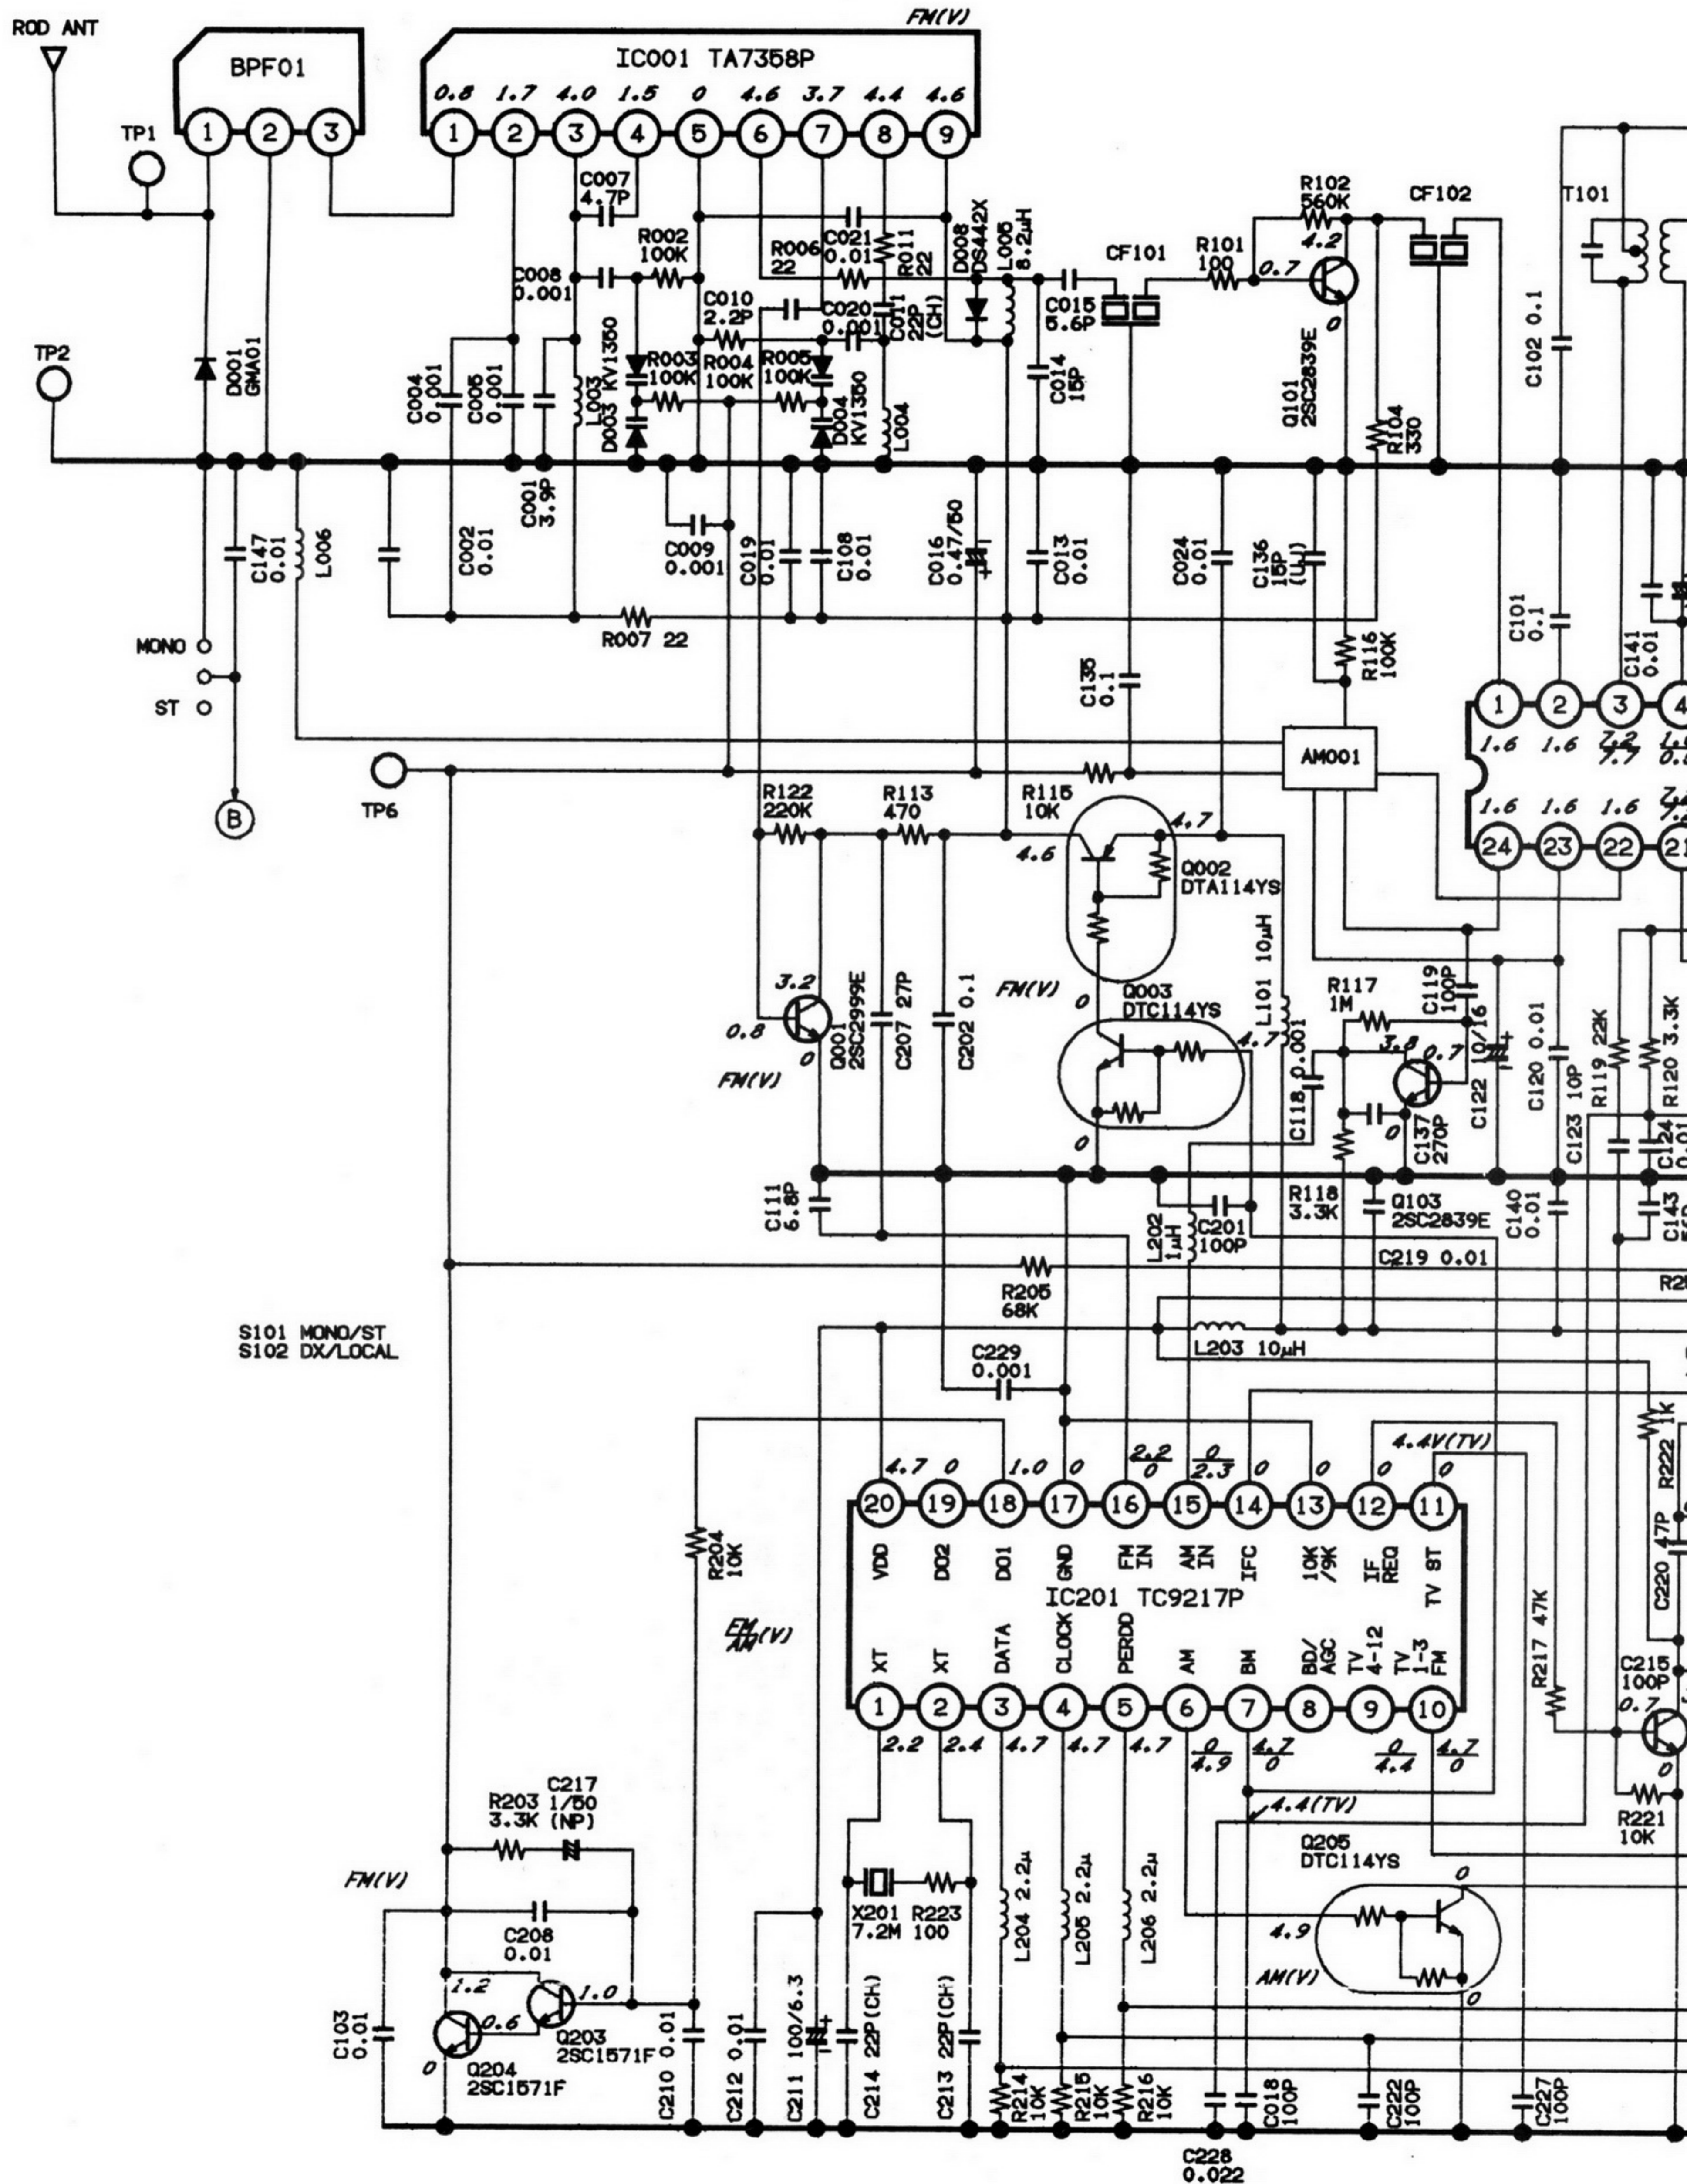

Service Manual

Portable CD Player with
AM/FM Stereo radio &
Cassette Recorder

MCD-Z55F (GERMANY)
(U.K.)

Contents

PRODUCT CODE No.
142 868 09/GERMANY
142 868 10/U.K.

SPECIFICATIONS	1	IC DESCRIPTION	38
LASER BEAM SAFETY PRECAUTION ...	1	SCHEMATIC DIAGRAM(TUNER)	42
REMOVAL INSTRATION	2	WIRING DIAGRAM(TUNER)	44
TAPE DECK MECHANISM		SCHEMATIC DIAGRAM(CD)	50
ADJUSTMENT	7	WIRING DIAGRAM(CD)	52
TUNER ADJUSTMENT	12	SCHEMATIC DIAGRAM	
CD PLAYER MECHANISM		(SYSTEM CONTROL)	54
ADJUSTMENT	13	WIRING DIAGRAM(SYSTEM CONTROL)	58
TIMING CHART	17	SCHEMATIC DIAGRAM(AMPLIFIER)	62
CD PLAYER ADJUSTMENTS	18	WIRING DIAGRAM(AMPLIFIER)	64
EXPLODED VIEW(CABINET		SCHEMATIC & BLOCK DIAGRAM	
& CHASSIS)	27	(TAPE MECHANISM)	70
PARTS LIST	28	SCHEMATIC & BLOCK DIAGRAM	
BLOCK DIAGRAM	22	(PEAK LEVEL CONTROL) .	70
EXPLODED VIEW(CD MECHANISM) ...	33	INNER CONNECT	71
EXPLODED VIEW(TAPE MECHANISM) ..	34		
PARTS LIST(TAPE MECHANISM)	36		
PARTS LIST(CD MECHANISM)	37		

SCHEMATIC DIAGRAM (TUNER/GERMANY)

SCHEMATIC DIAGRAM (TUNER/U.K.)

SCHEMATIC DIAGRAM (CD)

CN502

- <SENS>
- <DATA>
- <XLAT>
- <CLK>
- <LATCH>
- <SHIFF>
- <ATT>
- <CD MUT>
- <DSP MUTE>
- <DRI MUTE>
- <LD OND>
- <OPEN>
- <LIMIT>
- <SCOR>
- <SQSO>
- <SOCK>
- <FOK>

IC451
CXD25000

IC452
LC97000

IC453(1/2)
RC3404

IC453(2/2)

Q455
29C3330U

ALAYTV

CN503

SCHEMATIC DIAGRAM (SYSTEM CONTROL)