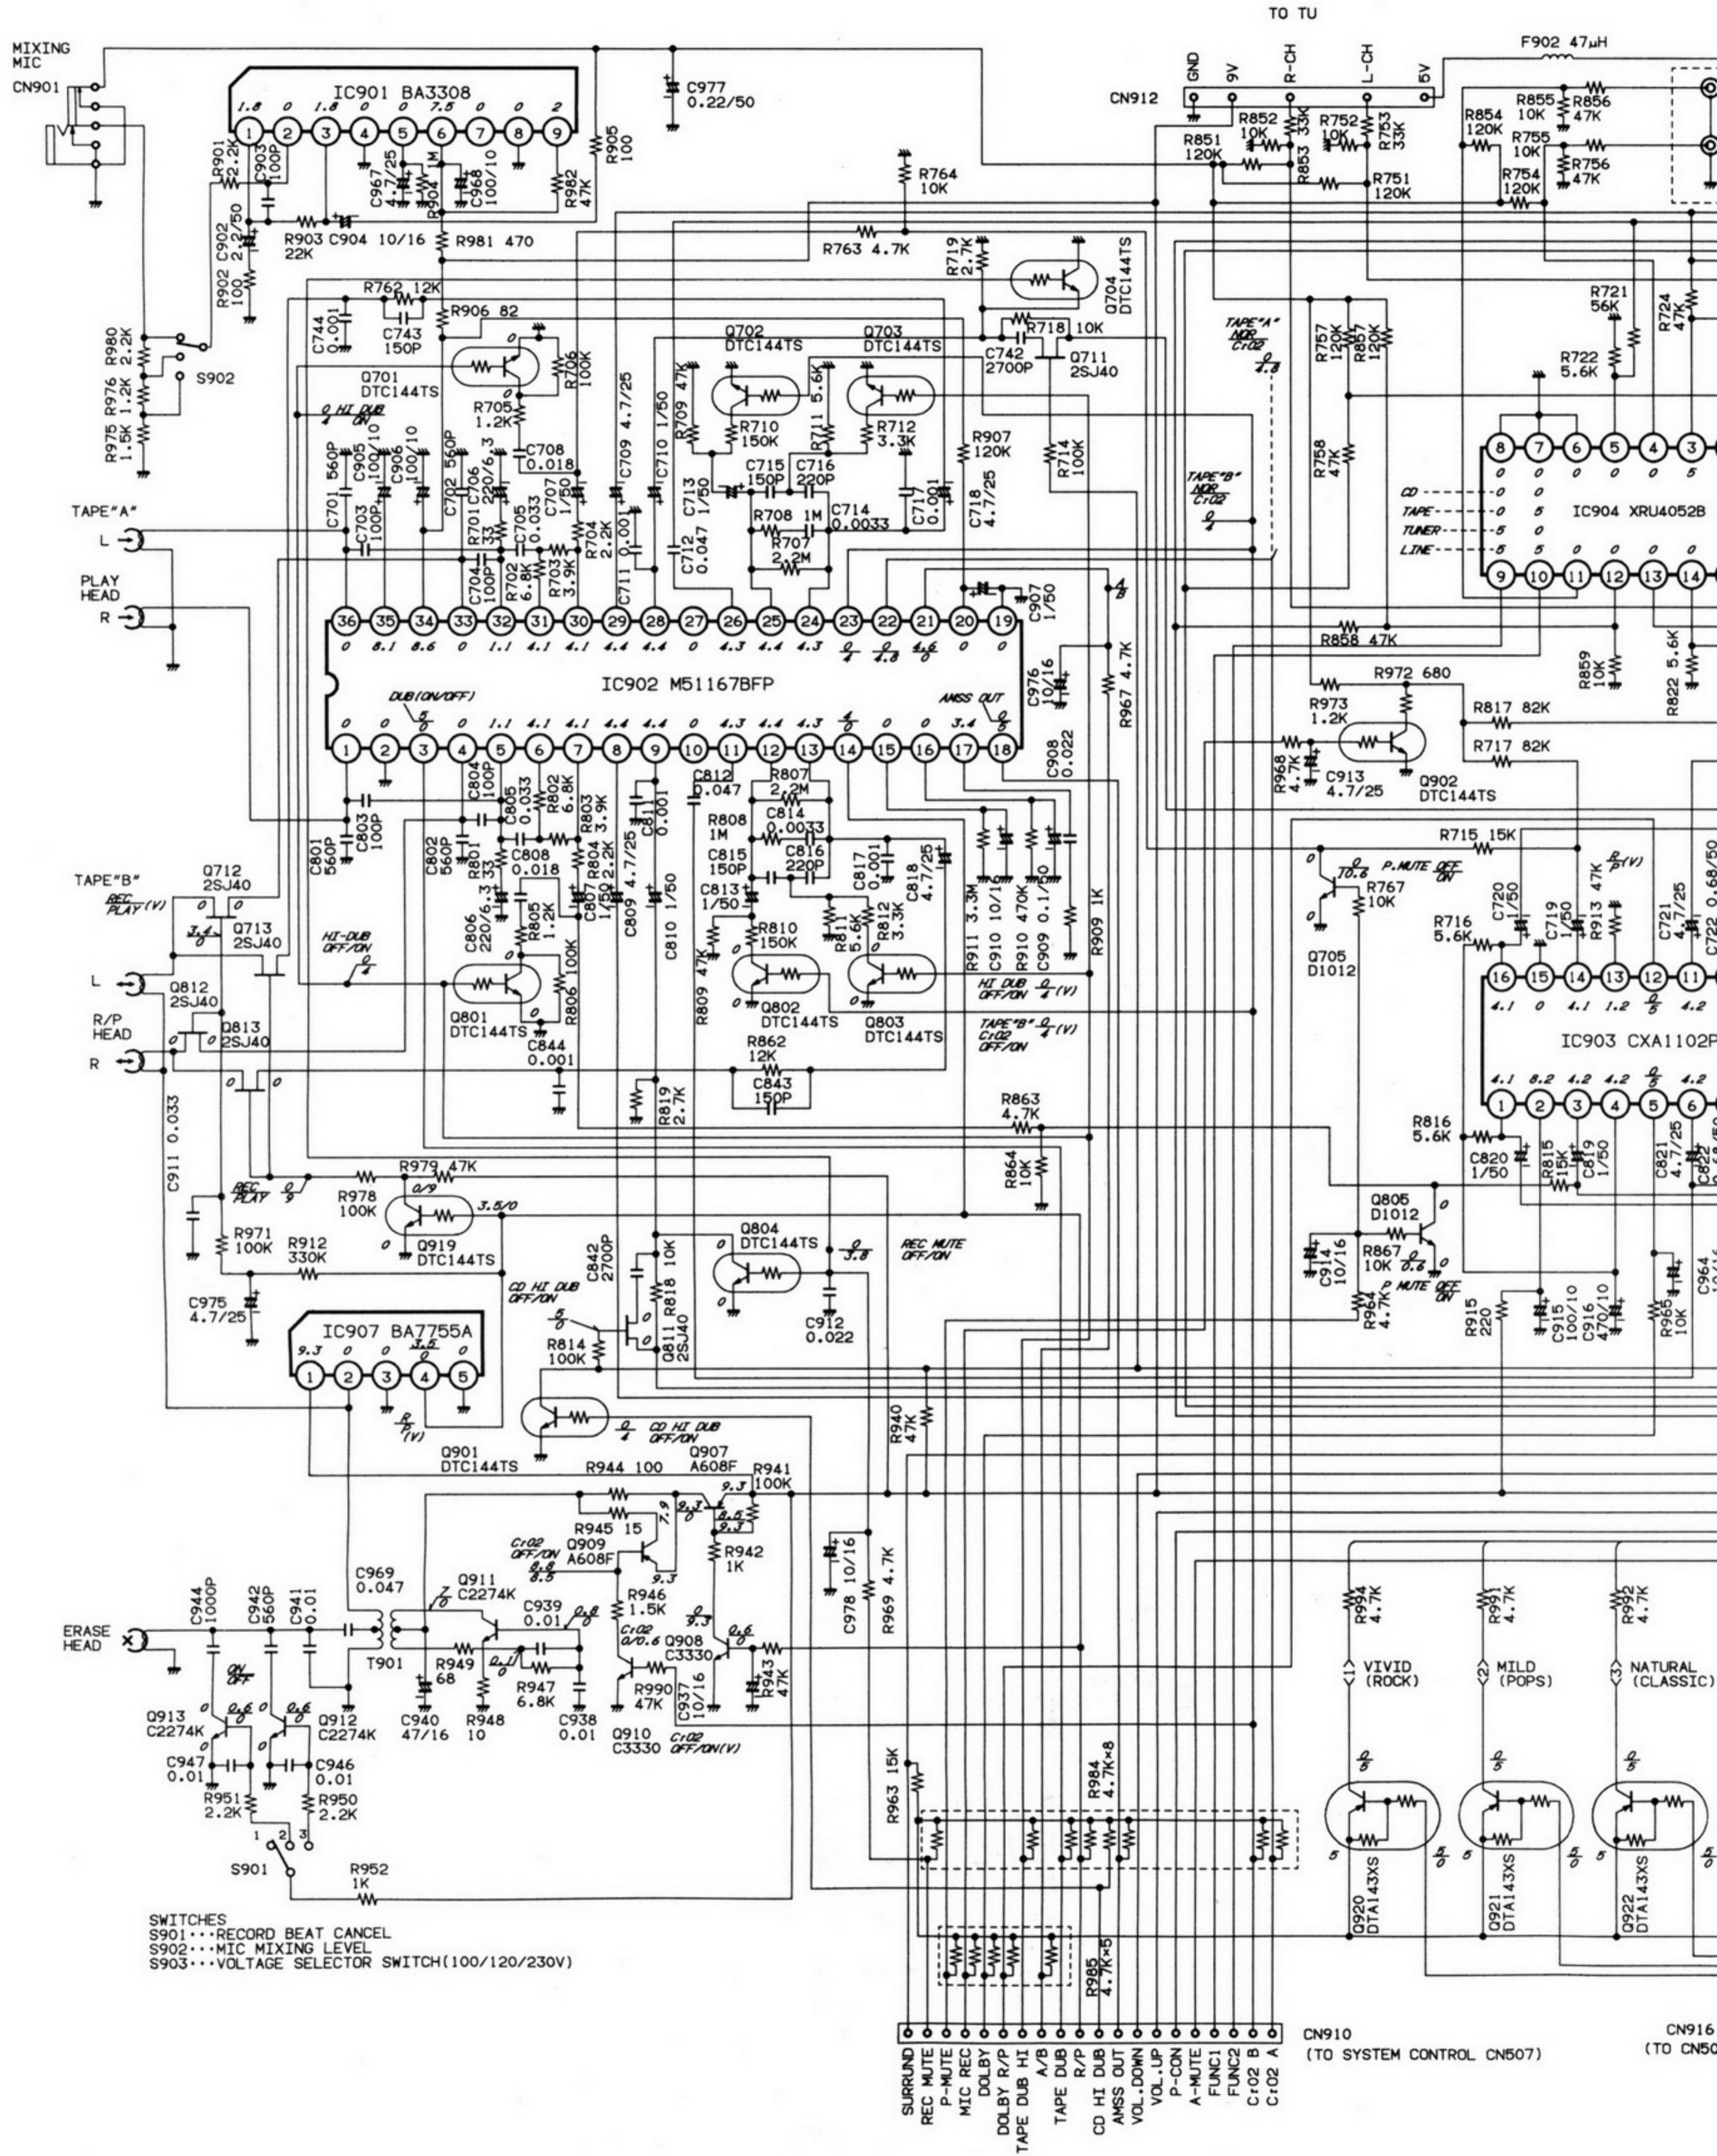

SCHEMATIC DIAGRAM (AMPLIFIER/U.K.)