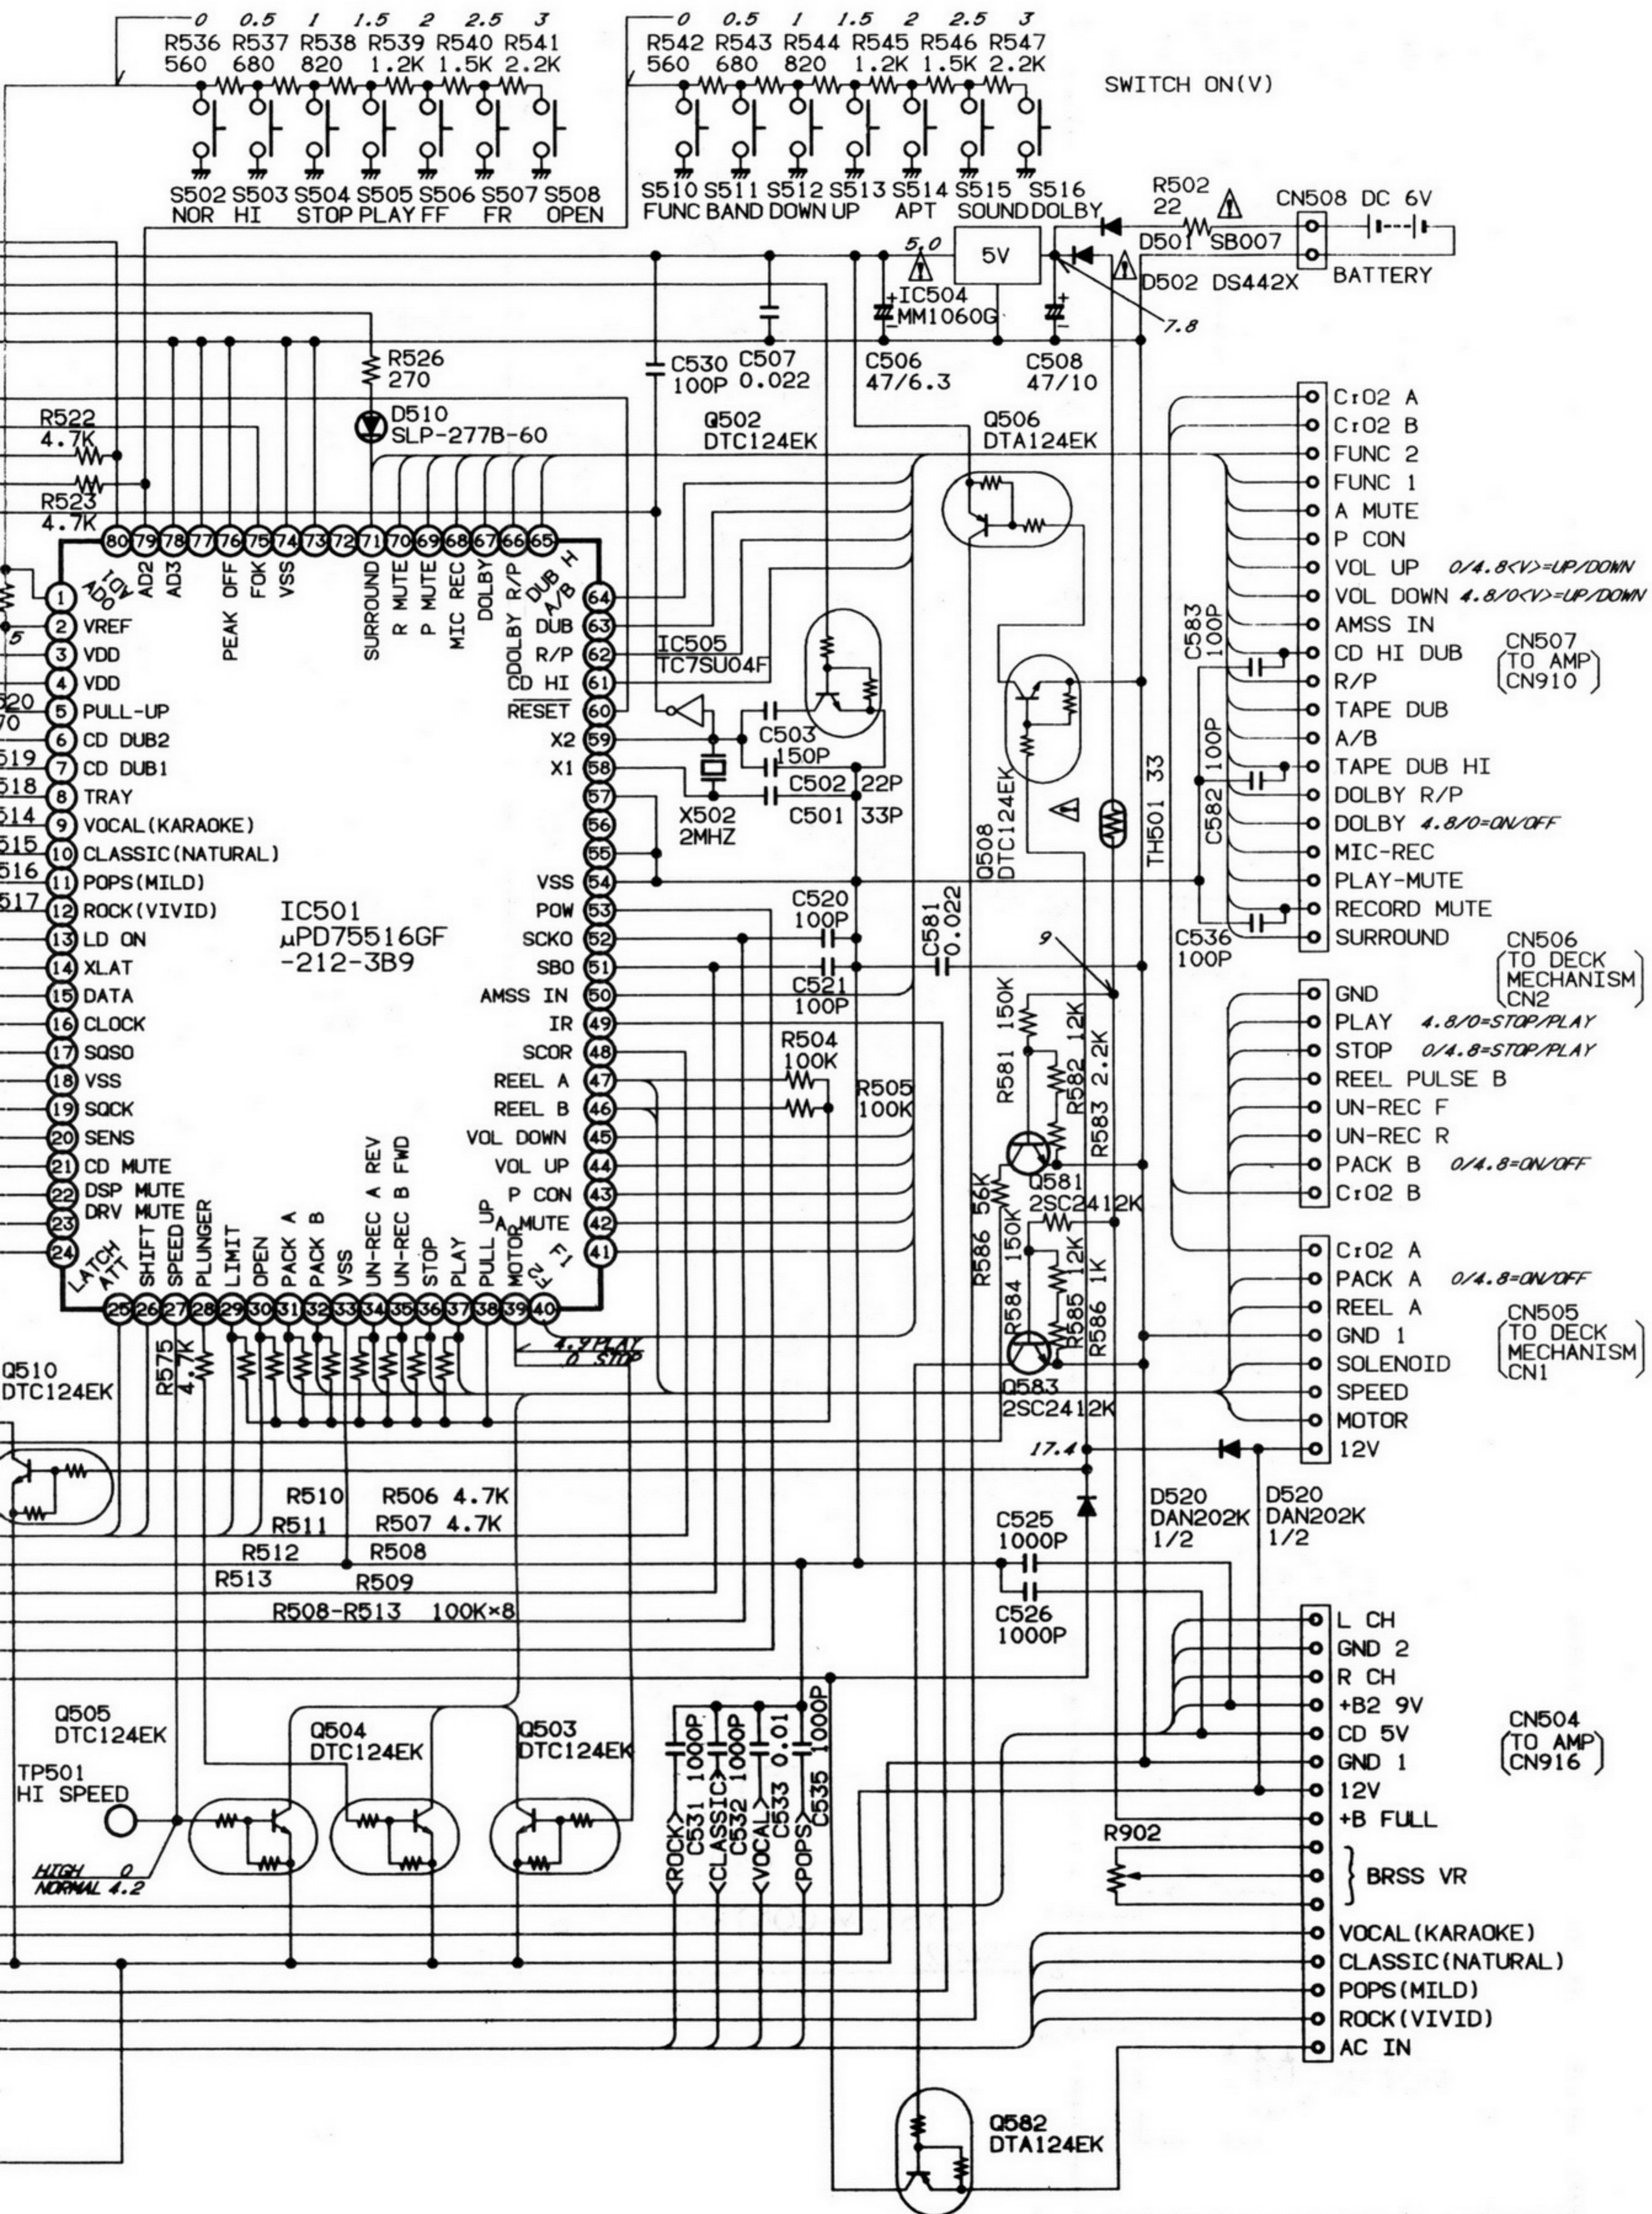

Service Manual

Portable CD Player with
AM/FM Stereo radio &
Cassette Recorder

MCD-Z55F (GERMANY)
(U.K.)

Contents

PRODUCT CODE No.
142 868 09/GERMANY
142 868 10/U.K.

SPECIFICATIONS	1	IC DESCRIPTION	38
LASER BEAM SAFETY PRECAUTION ...	1	SCHEMATIC DIAGRAM(TUNER)	42
REMOVAL INSTRATION	2	WIRING DIAGRAM(TUNER)	44
TAPE DECK MECHANISM		SCHEMATIC DIAGRAM(CD)	50
ADJUSTMENT	7	WIRING DIAGRAM(CD)	52
TUNER ADJUSTMENT	12	SCHEMATIC DIAGRAM	
CD PLAYER MECHANISM		(SYSTEM CONTROL)	54
ADJUSTMENT	13	WIRING DIAGRAM(SYSTEM CONTROL)	58
TIMING CHART	17	SCHEMATIC DIAGRAM(AMPLIFIER)	62
CD PLAYER ADJUSTMENTS	18	WIRING DIAGRAM(AMPLIFIER)	64
EXPLODED VIEW(CABINET		SCHEMATIC & BLOCK DIAGRAM	
& CHASSIS)	27	(TAPE MECHANISM)	70
PARTS LIST	28	SCHEMATIC & BLOCK DIAGRAM	
BLOCK DIAGRAM	22	(PEAK LEVEL CONTROL) .	70
EXPLODED VIEW(CD MECHANISM) ...	33	INNER CONNECT	71
EXPLODED VIEW(TAPE MECHANISM) ..	34		
PARTS LIST(TAPE MECHANISM)	36		
PARTS LIST(CD MECHANISM)	37		

SCHEMATIC DIAGRAM (TUNER/GERMANY)

SCHEMATIC DIAGRAM (TUNER/U.K.)

SCHEMATIC DIAGRAM (CD)

CN502

- <SENS>
- <DATA>
- <XLAT>
- <CLK>
- <LATCH>
- <SHIFF>
- <ATT>
- <CD MUT>
- <DSP MUTE>
- <DRI MUTE>
- <LD OND>
- <OPEN>
- <LIMIT>
- <SCOR>
- <SQSO>
- <SOCK>
- <FOK>

IC451
CXD25000

IC452
LC97000

IC453(1/2)
RC3404

IC453(2/2)

Q455
29C3330U

ALAYTV

CN503

SCHEMATIC DIAGRAM (SYSTEM CONTROL)