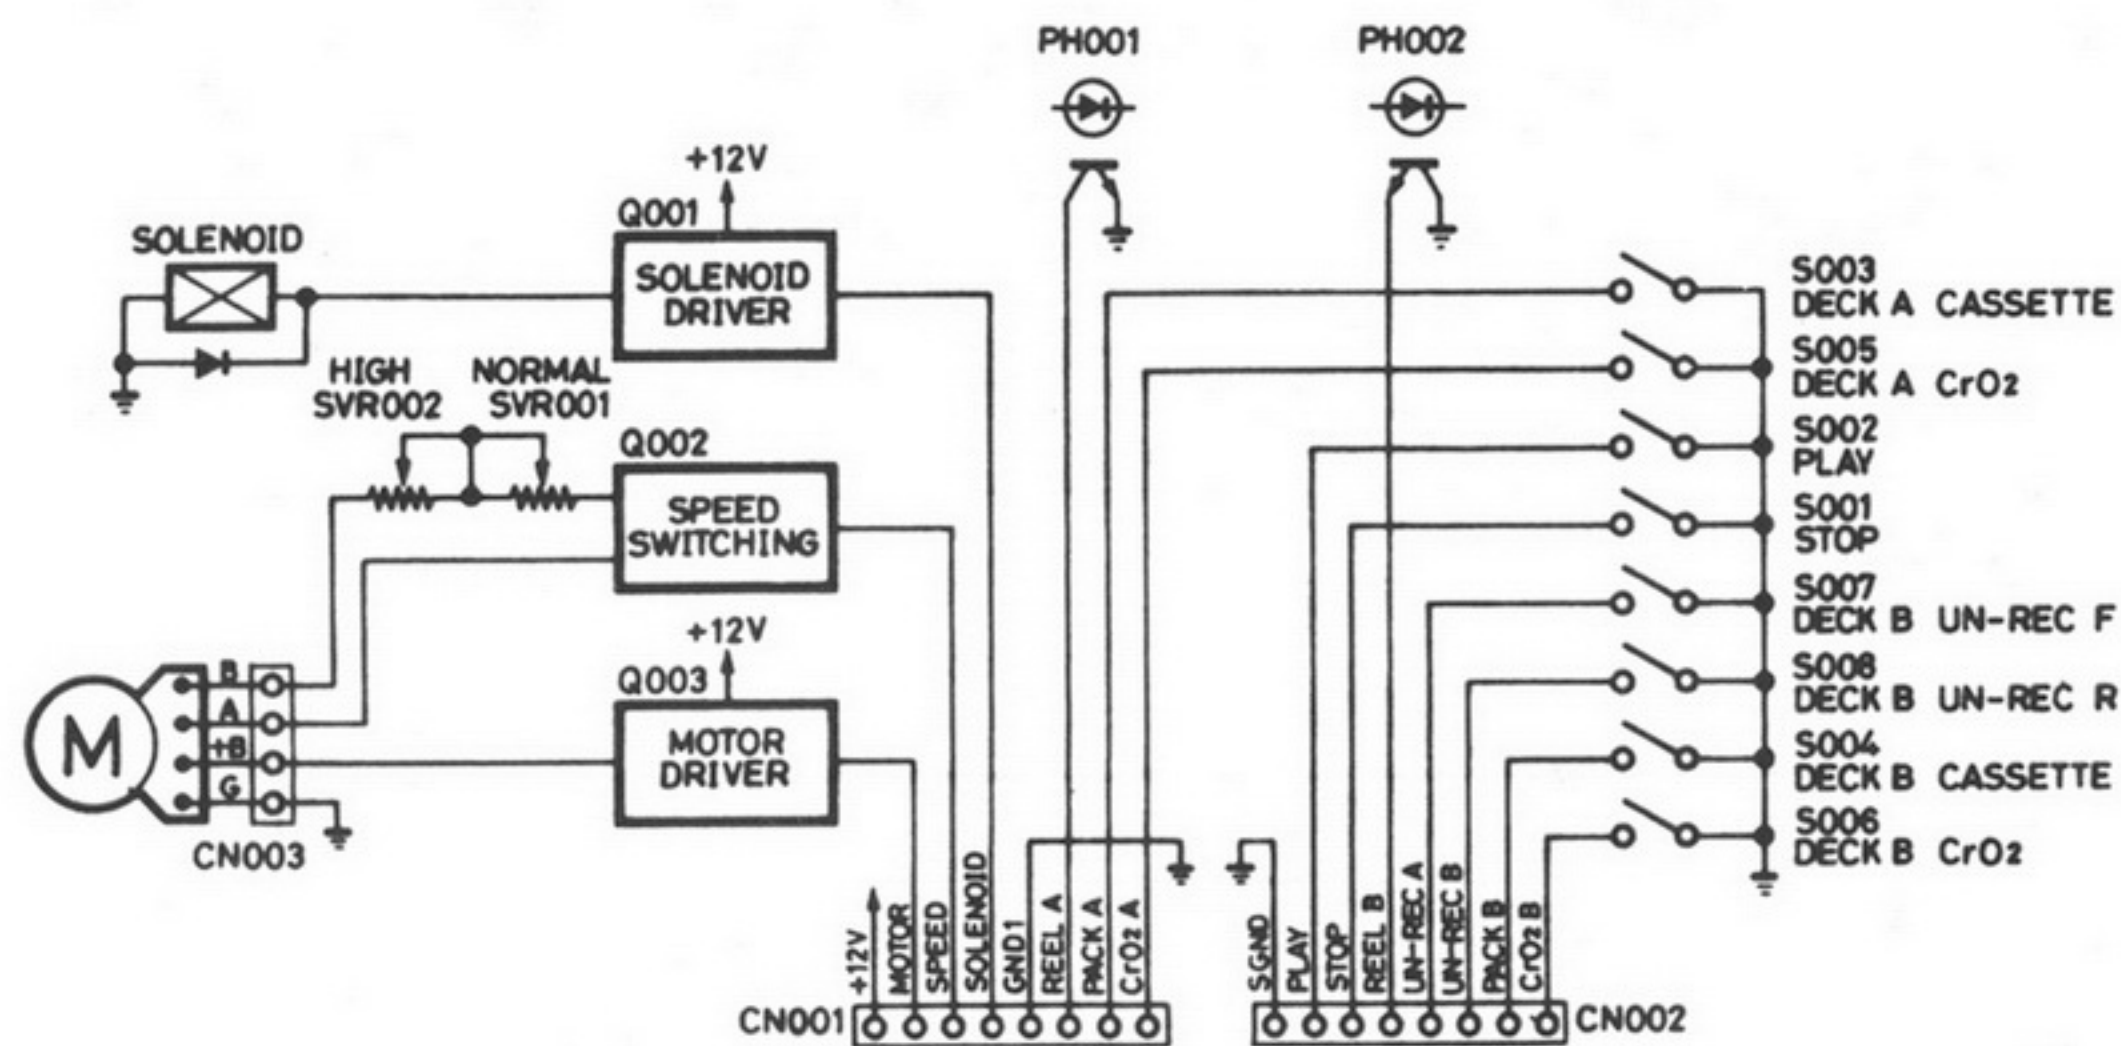

SCHEMATIC & BLOCK DIAGRAM (TAPE MECHANISM)

SANYO Electric Co., Ltd.
Osaka, Japan