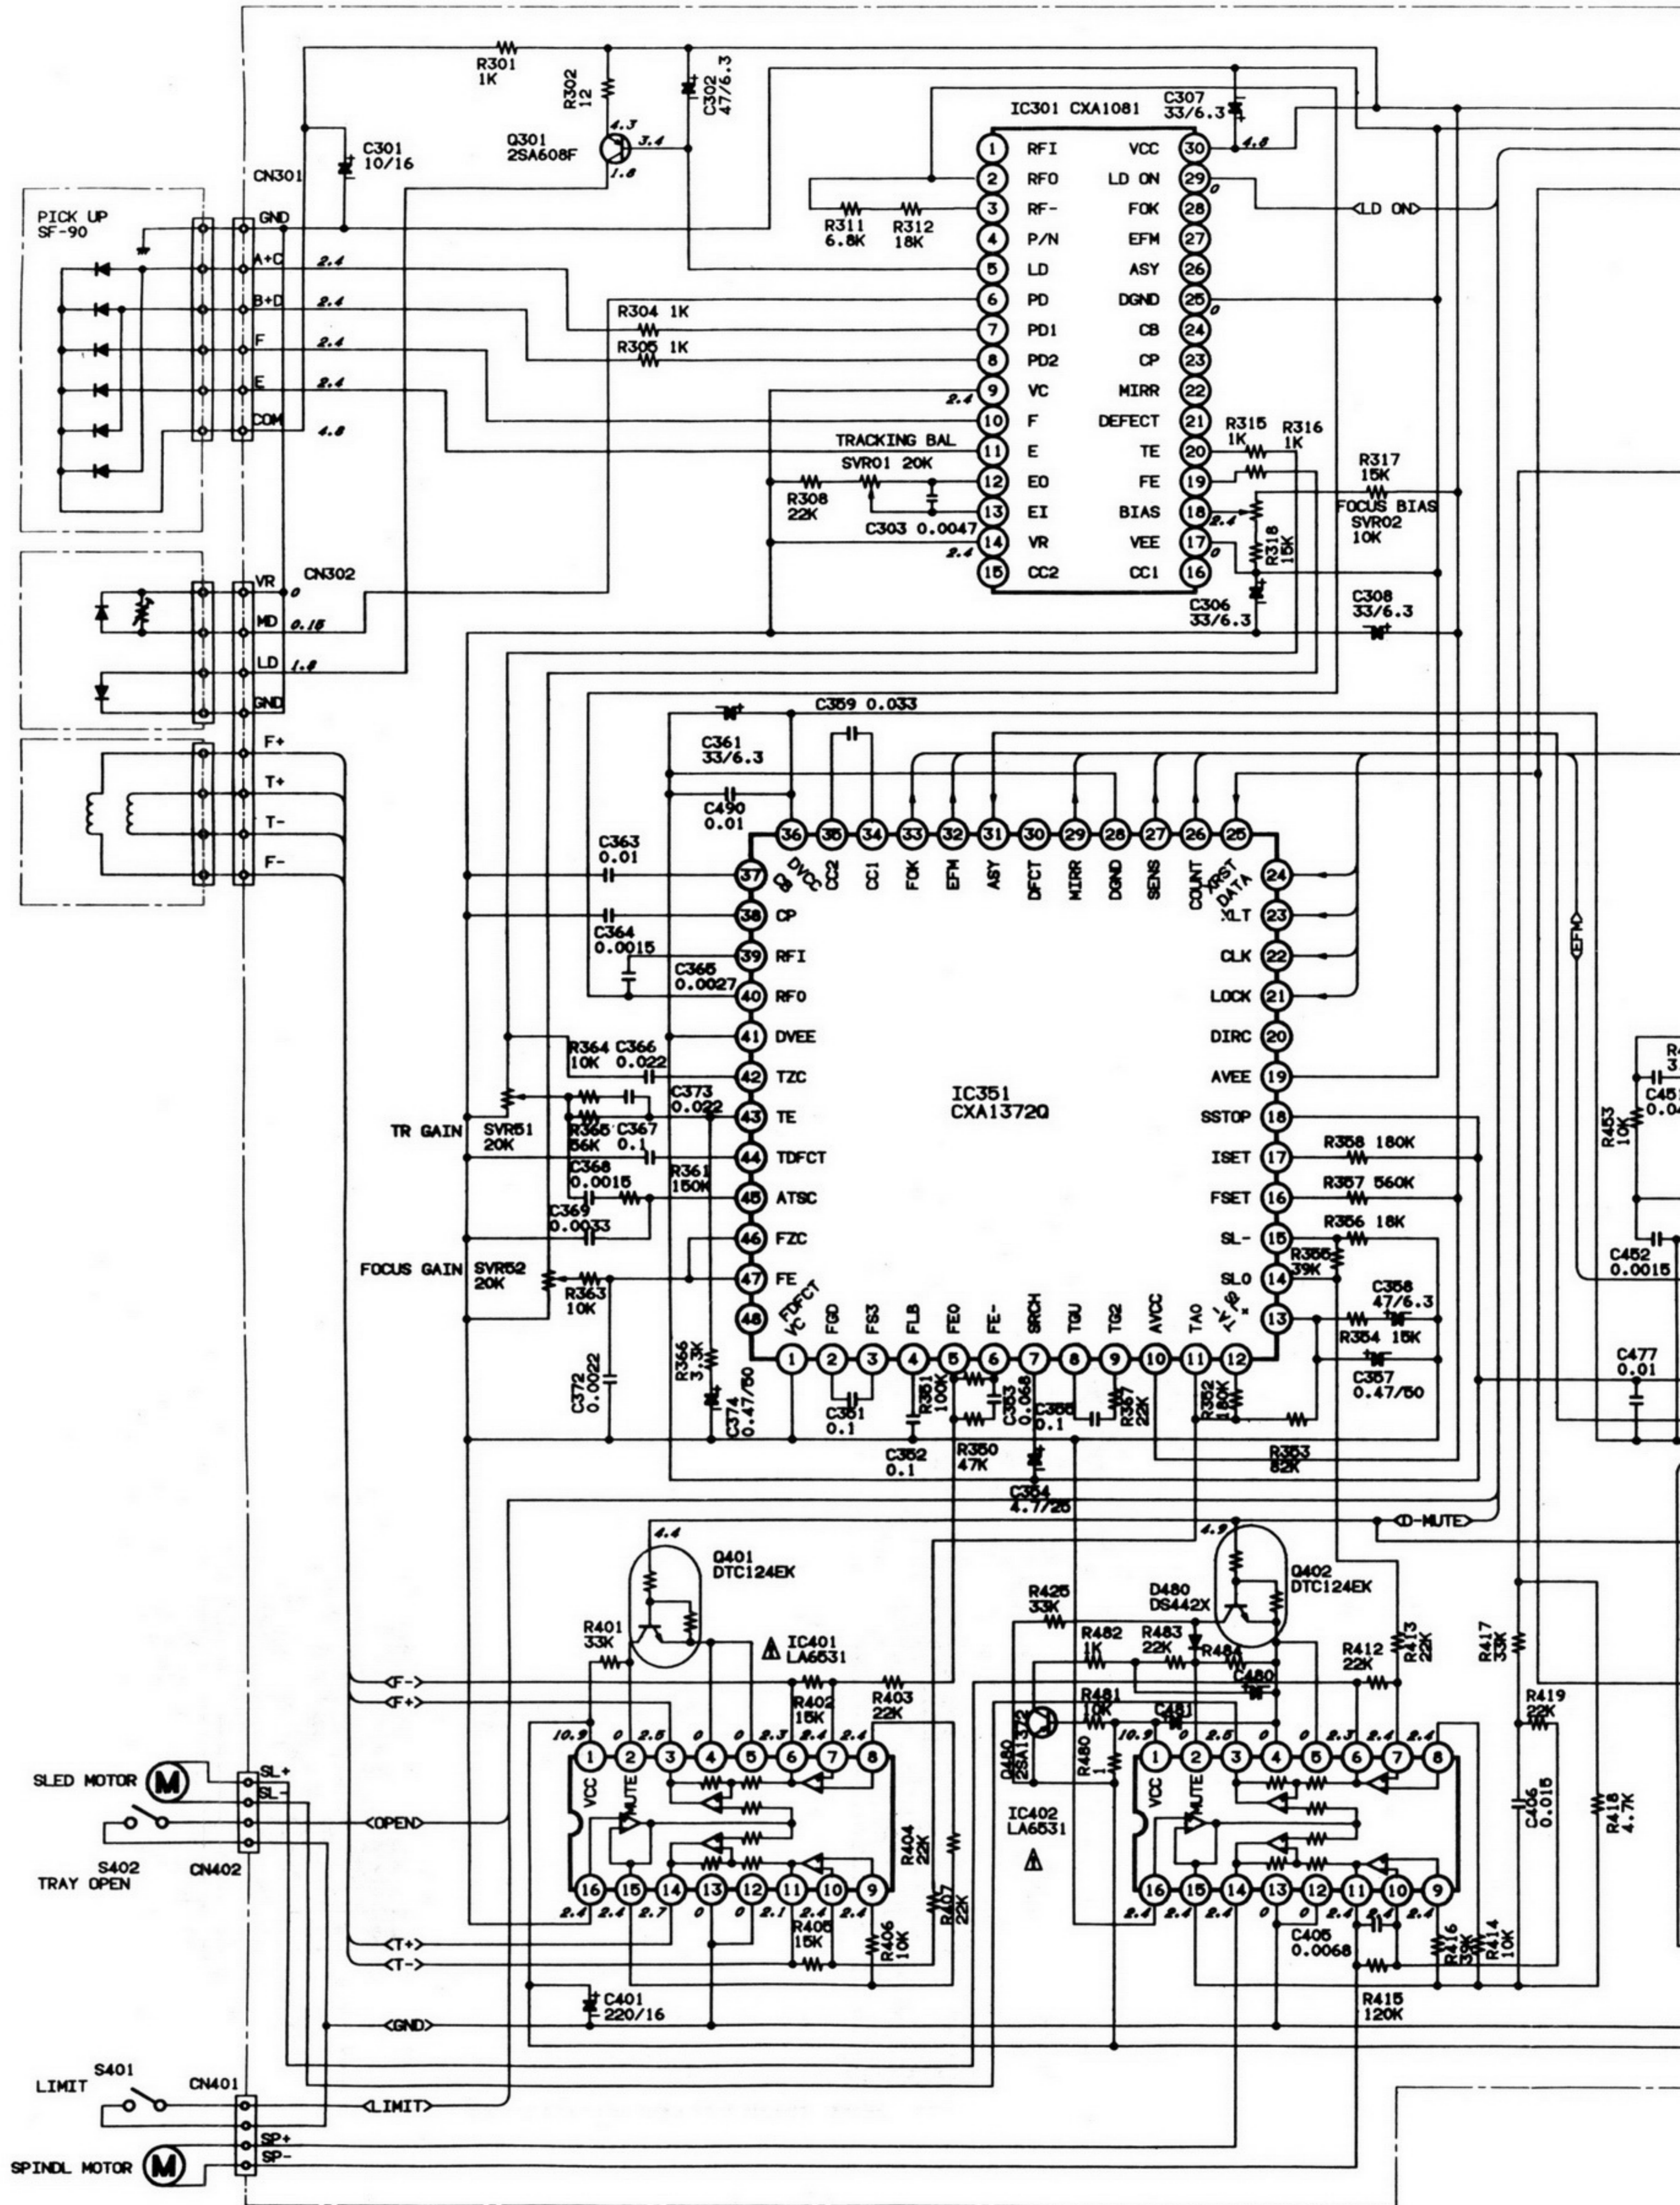

Service Manual

Portable CD Player with
AM/FM Stereo radio &
Cassette Recorder

MCD-Z55F (GERMANY)
(U.K.)

Contents

PRODUCT CODE No.
142 868 09/GERMANY
142 868 10/U.K.

SPECIFICATIONS	1	IC DESCRIPTION	38
LASER BEAM SAFETY PRECAUTION ...	1	SCHEMATIC DIAGRAM(TUNER)	42
REMOVAL INSTRATION	2	WIRING DIAGRAM(TUNER)	44
TAPE DECK MECHANISM		SCHEMATIC DIAGRAM(CD)	50
ADJUSTMENT	7	WIRING DIAGRAM(CD)	52
TUNER ADJUSTMENT	12	SCHEMATIC DIAGRAM	
CD PLAYER MECHANISM		(SYSTEM CONTROL)	54
ADJUSTMENT	13	WIRING DIAGRAM(SYSTEM CONTROL)	58
TIMING CHART	17	SCHEMATIC DIAGRAM(AMPLIFIER)	62
CD PLAYER ADJUSTMENTS	18	WIRING DIAGRAM(AMPLIFIER)	64
EXPLODED VIEW(CABINET		SCHEMATIC & BLOCK DIAGRAM	
& CHASSIS)	27	(TAPE MECHANISM)	70
PARTS LIST	28	SCHEMATIC & BLOCK DIAGRAM	
BLOCK DIAGRAM	22	(PEAK LEVEL CONTROL) .	70
EXPLODED VIEW(CD MECHANISM) ...	33	INNER CONNECT	71
EXPLODED VIEW(TAPE MECHANISM) ..	34		
PARTS LIST(TAPE MECHANISM)	36		
PARTS LIST(CD MECHANISM)	37		

SCHEMATIC DIAGRAM (TUNER/GERMANY)

SCHEMATIC DIAGRAM (TUNER/U.K.)

SCHEMATIC DIAGRAM (CD)

CN502

- <SENS>
- <DATA>
- <XLAT>
- <CLK>
- <LATCH>
- <SHIFF>
- <ATT>
- <CD MUT>
- <DSP MUTE>
- <DRI MUTE>
- <LD OND>
- <OPEN>
- <LIMIT>
- <SCOR>
- <SQSO>
- <SOCK>
- <FOK>

IC451
CXD25000

IC452
LC97000

IC453(1/2)
RC3404

IC453(2/2)

Q455
29C3330U

ALAYTV

CN503

SCHEMATIC DIAGRAM (SYSTEM CONTROL)