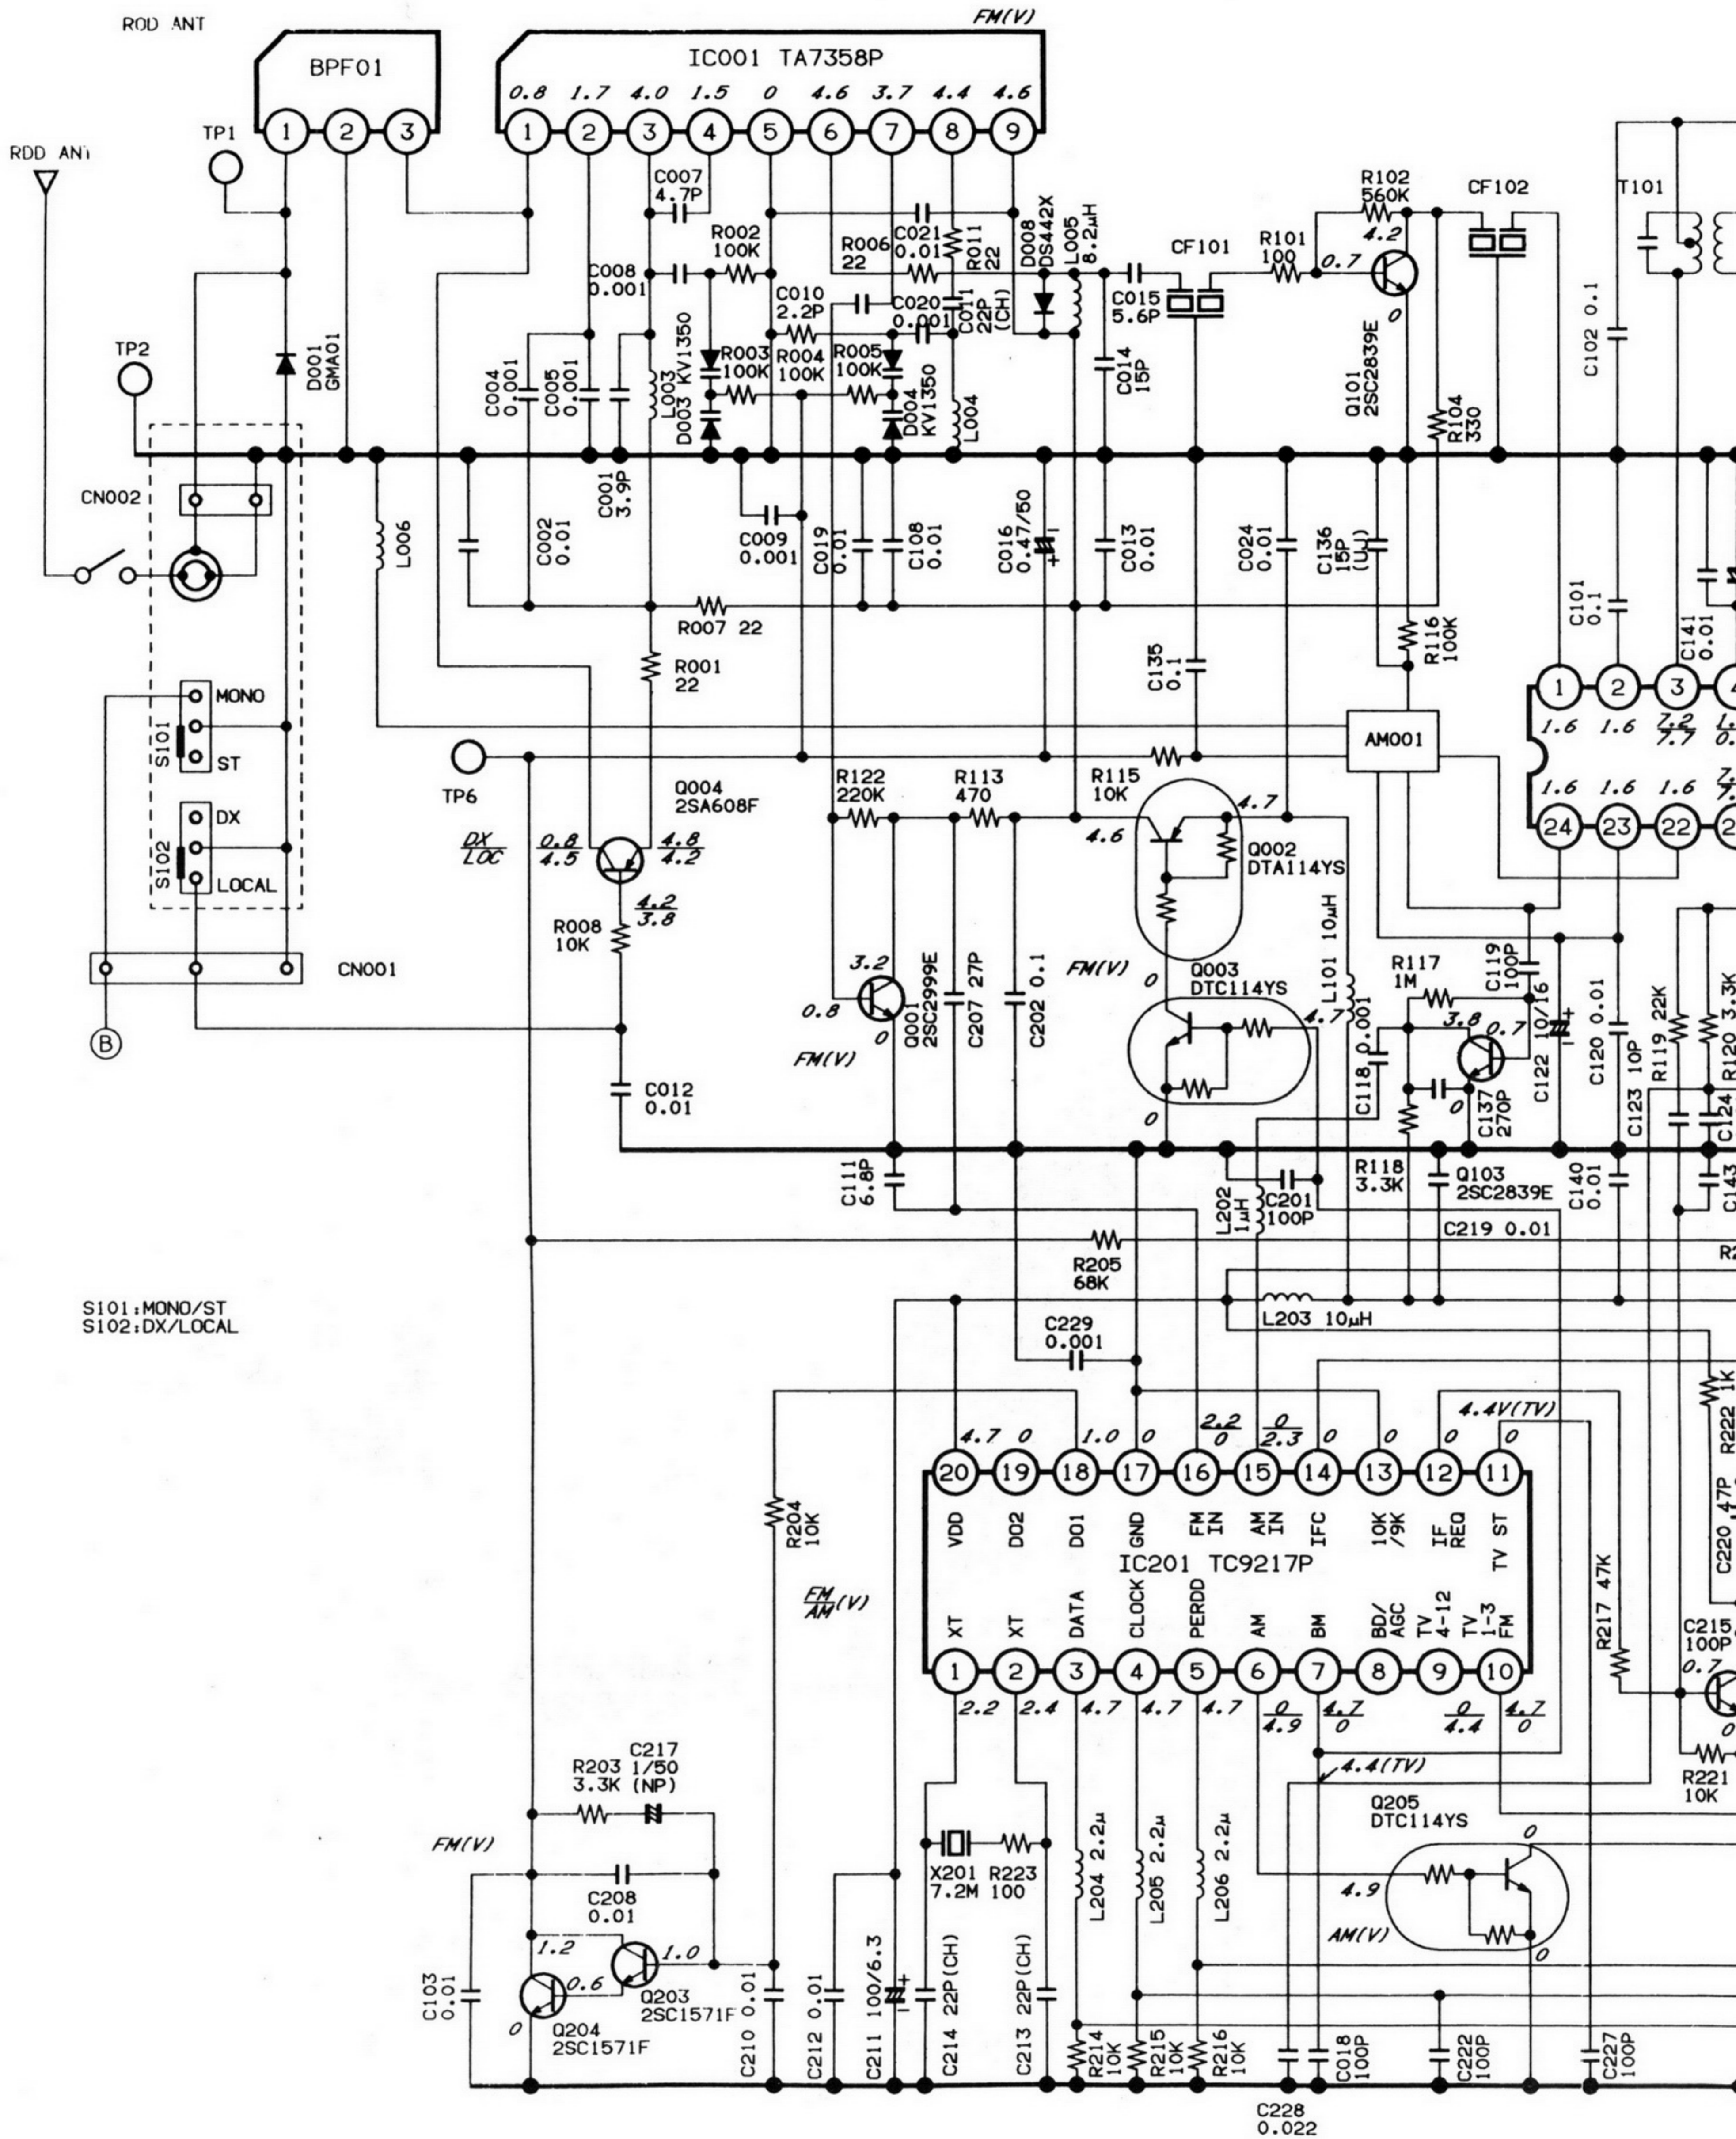

Service Manual

Portable CD Player with
AM/FM Stereo radio &
Cassette Recorder

MCD-Z55F (GERMANY)
(U.K.)

Contents

PRODUCT CODE No.
142 868 09/GERMANY
142 868 10/U.K.

SPECIFICATIONS	1	IC DESCRIPTION	38
LASER BEAM SAFETY PRECAUTION ...	1	SCHEMATIC DIAGRAM(TUNER)	42
REMOVAL INSTRATION	2	WIRING DIAGRAM(TUNER)	44
TAPE DECK MECHANISM		SCHEMATIC DIAGRAM(CD)	50
ADJUSTMENT	7	WIRING DIAGRAM(CD)	52
TUNER ADJUSTMENT	12	SCHEMATIC DIAGRAM	
CD PLAYER MECHANISM		(SYSTEM CONTROL)	54
ADJUSTMENT	13	WIRING DIAGRAM(SYSTEM CONTROL)	58
TIMING CHART	17	SCHEMATIC DIAGRAM(AMPLIFIER)	62
CD PLAYER ADJUSTMENTS	18	WIRING DIAGRAM(AMPLIFIER)	64
EXPLODED VIEW(CABINET		SCHEMATIC & BLOCK DIAGRAM	
& CHASSIS)	27	(TAPE MECHANISM)	70
PARTS LIST	28	SCHEMATIC & BLOCK DIAGRAM	
BLOCK DIAGRAM	22	(PEAK LEVEL CONTROL) .	70
EXPLODED VIEW(CD MECHANISM) ...	33	INNER CONNECT	71
EXPLODED VIEW(TAPE MECHANISM) ..	34		
PARTS LIST(TAPE MECHANISM)	36		
PARTS LIST(CD MECHANISM)	37		

SCHEMATIC DIAGRAM (TUNER/GERMANY)

SCHEMATIC DIAGRAM (TUNER/U.K.)

SCHEMATIC DIAGRAM (CD)

CN502

- <SENS>
- <DATA>
- <XLAT>
- <CLK>
- <LATCH>
- <SHIFF>
- <ATT>
- <CD MUT>
- <DSP MUTE>
- <DRI MUTE>
- <LD OND>
- <OPEN>
- <LIMIT>
- <SCOR>
- <SQSO>
- <SOCK>
- <FOK>

IC451
CXD25000

IC452
LC97000

IC453(1/2)
RC3404

IC453(2/2)

Q455
29C3330U

ALAYTV

CN503

SCHEMATIC DIAGRAM (SYSTEM CONTROL)