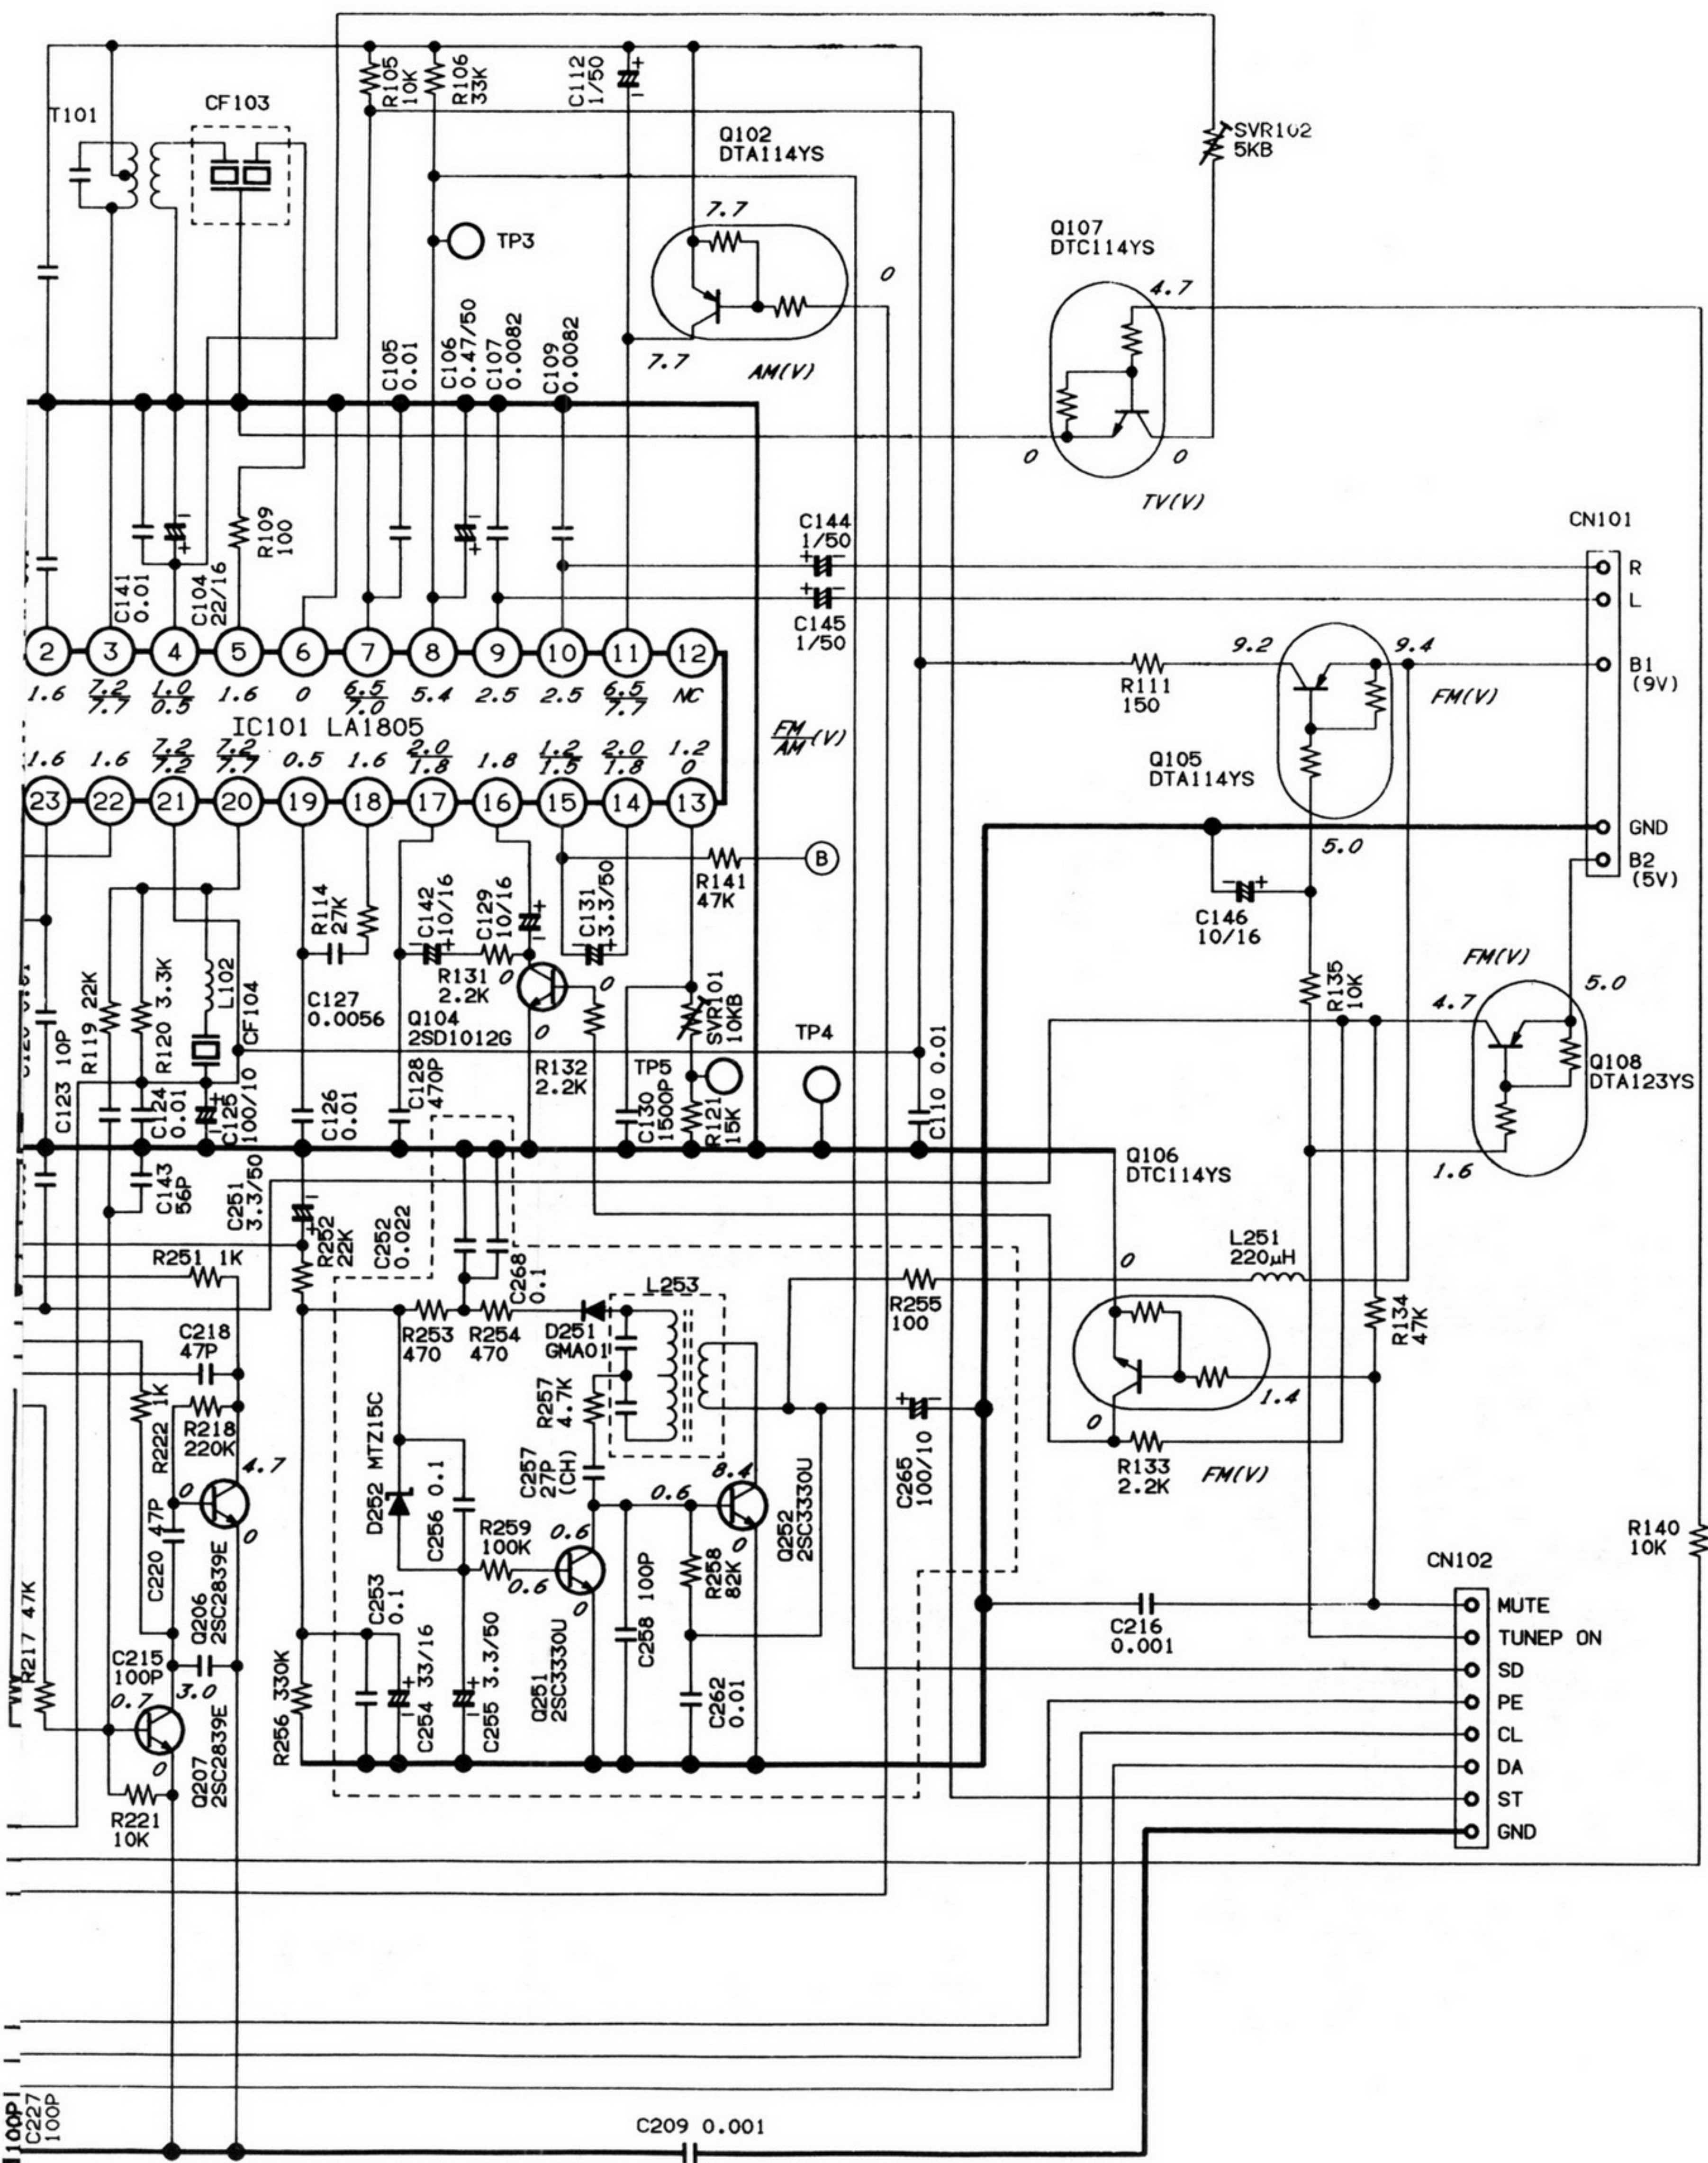

Service Manual

Portable CD Player with
AM/FM Stereo radio &
Cassette Recorder

MCD-Z55F (GERMANY)
(U.K.)

Contents

PRODUCT CODE No.
142 868 09/GERMANY
142 868 10/U.K.

SPECIFICATIONS	1	IC DESCRIPTION	38
LASER BEAM SAFETY PRECAUTION ...	1	SCHEMATIC DIAGRAM(TUNER)	42
REMOVAL INSTRATION	2	WIRING DIAGRAM(TUNER)	44
TAPE DECK MECHANISM		SCHEMATIC DIAGRAM(CD)	50
ADJUSTMENT	7	WIRING DIAGRAM(CD)	52
TUNER ADJUSTMENT	12	SCHEMATIC DIAGRAM	
CD PLAYER MECHANISM		(SYSTEM CONTROL)	54
ADJUSTMENT	13	WIRING DIAGRAM(SYSTEM CONTROL)	58
TIMING CHART	17	SCHEMATIC DIAGRAM(AMPLIFIER)	62
CD PLAYER ADJUSTMENTS	18	WIRING DIAGRAM(AMPLIFIER)	64
EXPLODED VIEW(CABINET		SCHEMATIC & BLOCK DIAGRAM	
& CHASSIS)	27	(TAPE MECHANISM)	70
PARTS LIST	28	SCHEMATIC & BLOCK DIAGRAM	
BLOCK DIAGRAM	22	(PEAK LEVEL CONTROL) .	70
EXPLODED VIEW(CD MECHANISM) ...	33	INNER CONNECT	71
EXPLODED VIEW(TAPE MECHANISM) ..	34		
PARTS LIST(TAPE MECHANISM)	36		
PARTS LIST(CD MECHANISM)	37		

SCHEMATIC DIAGRAM (TUNER/GERMANY)

SCHEMATIC DIAGRAM (TUNER/U.K.)

SCHEMATIC DIAGRAM (CD)

CN502

- <SENS>
- <DATA>
- <XLAT>
- <CLK>
- <LATCH>
- <SHIFF>
- <ATT>
- <CD MUT>
- <DSP MUTE>
- <DRI MUTE>
- <LD OND>
- <OPEN>
- <LIMIT>
- <SCOR>
- <SQSO>
- <SOCK>
- <FOK>

IC451
CXD25000

IC452
LC97000

IC453(1/2)
RC3404

IC453(2/2)

Q455
29C3330U

ALAYTV

CN503

SCHEMATIC DIAGRAM (SYSTEM CONTROL)