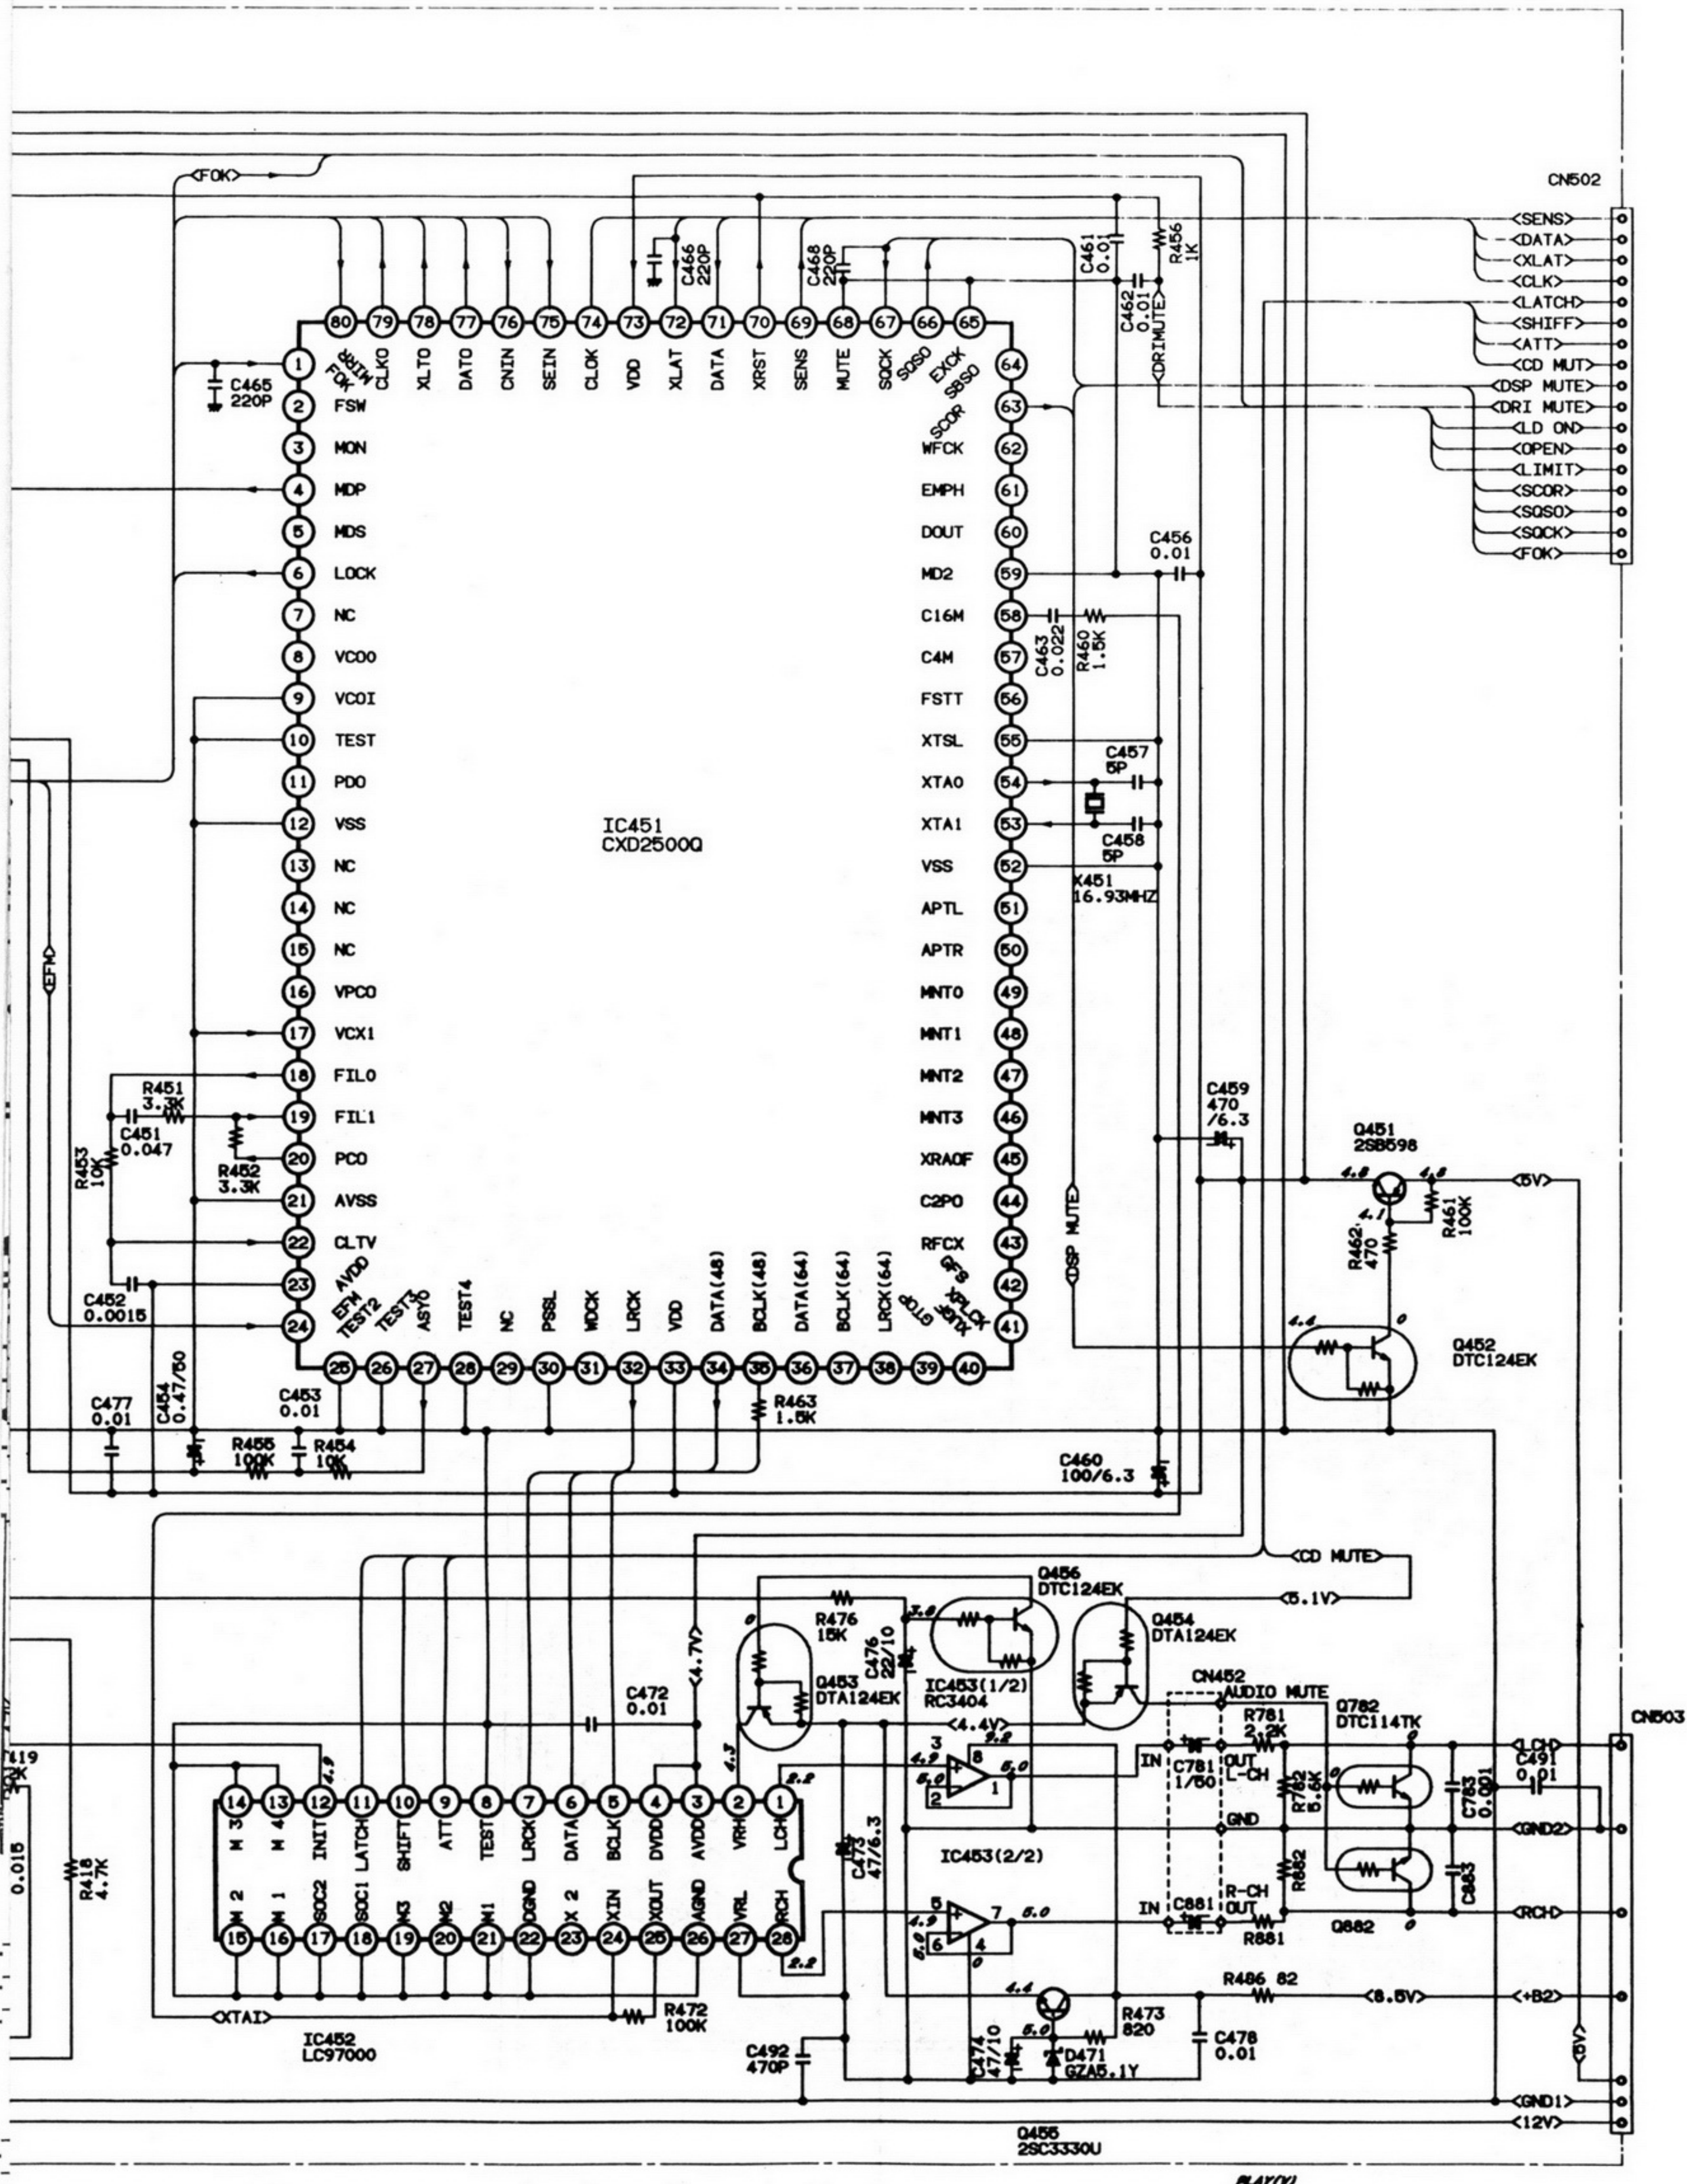

Service Manual

Portable CD Player with
AM/FM Stereo radio &
Cassette Recorder

MCD-Z55F (GERMANY)
(U.K.)

Contents

PRODUCT CODE No.
142 868 09/GERMANY
142 868 10/U.K.

SPECIFICATIONS	1	IC DESCRIPTION	38
LASER BEAM SAFETY PRECAUTION ...	1	SCHEMATIC DIAGRAM(TUNER)	42
REMOVAL INSTRATION	2	WIRING DIAGRAM(TUNER)	44
TAPE DECK MECHANISM		SCHEMATIC DIAGRAM(CD)	50
ADJUSTMENT	7	WIRING DIAGRAM(CD)	52
TUNER ADJUSTMENT	12	SCHEMATIC DIAGRAM	
CD PLAYER MECHANISM		(SYSTEM CONTROL)	54
ADJUSTMENT	13	WIRING DIAGRAM(SYSTEM CONTROL)	58
TIMING CHART	17	SCHEMATIC DIAGRAM(AMPLIFIER)	62
CD PLAYER ADJUSTMENTS	18	WIRING DIAGRAM(AMPLIFIER)	64
EXPLODED VIEW(CABINET		SCHEMATIC & BLOCK DIAGRAM	
& CHASSIS)	27	(TAPE MECHANISM)	70
PARTS LIST	28	SCHEMATIC & BLOCK DIAGRAM	
BLOCK DIAGRAM	22	(PEAK LEVEL CONTROL) .	70
EXPLODED VIEW(CD MECHANISM) ...	33	INNER CONNECT	71
EXPLODED VIEW(TAPE MECHANISM) ..	34		
PARTS LIST(TAPE MECHANISM)	36		
PARTS LIST(CD MECHANISM)	37		

SCHEMATIC DIAGRAM (TUNER/GERMANY)

SCHEMATIC DIAGRAM (TUNER/U.K.)

SCHEMATIC DIAGRAM (CD)

CN502

- <SENS>
- <DATA>
- <XLAT>
- <CLK>
- <LATCH>
- <SHIFF>
- <ATT>
- <CD MUT>
- <DSP MUTE>
- <DRI MUTE>
- <LD OND>
- <OPEN>
- <LIMIT>
- <SCOR>
- <SQSO>
- <SOCK>
- <FOK>

IC451
CXD25000

IC452
LC97000

IC453(1/2)
RC3404

IC453(2/2)

Q455
29C3330U

ALAYTV

CN503

SCHEMATIC DIAGRAM (SYSTEM CONTROL)