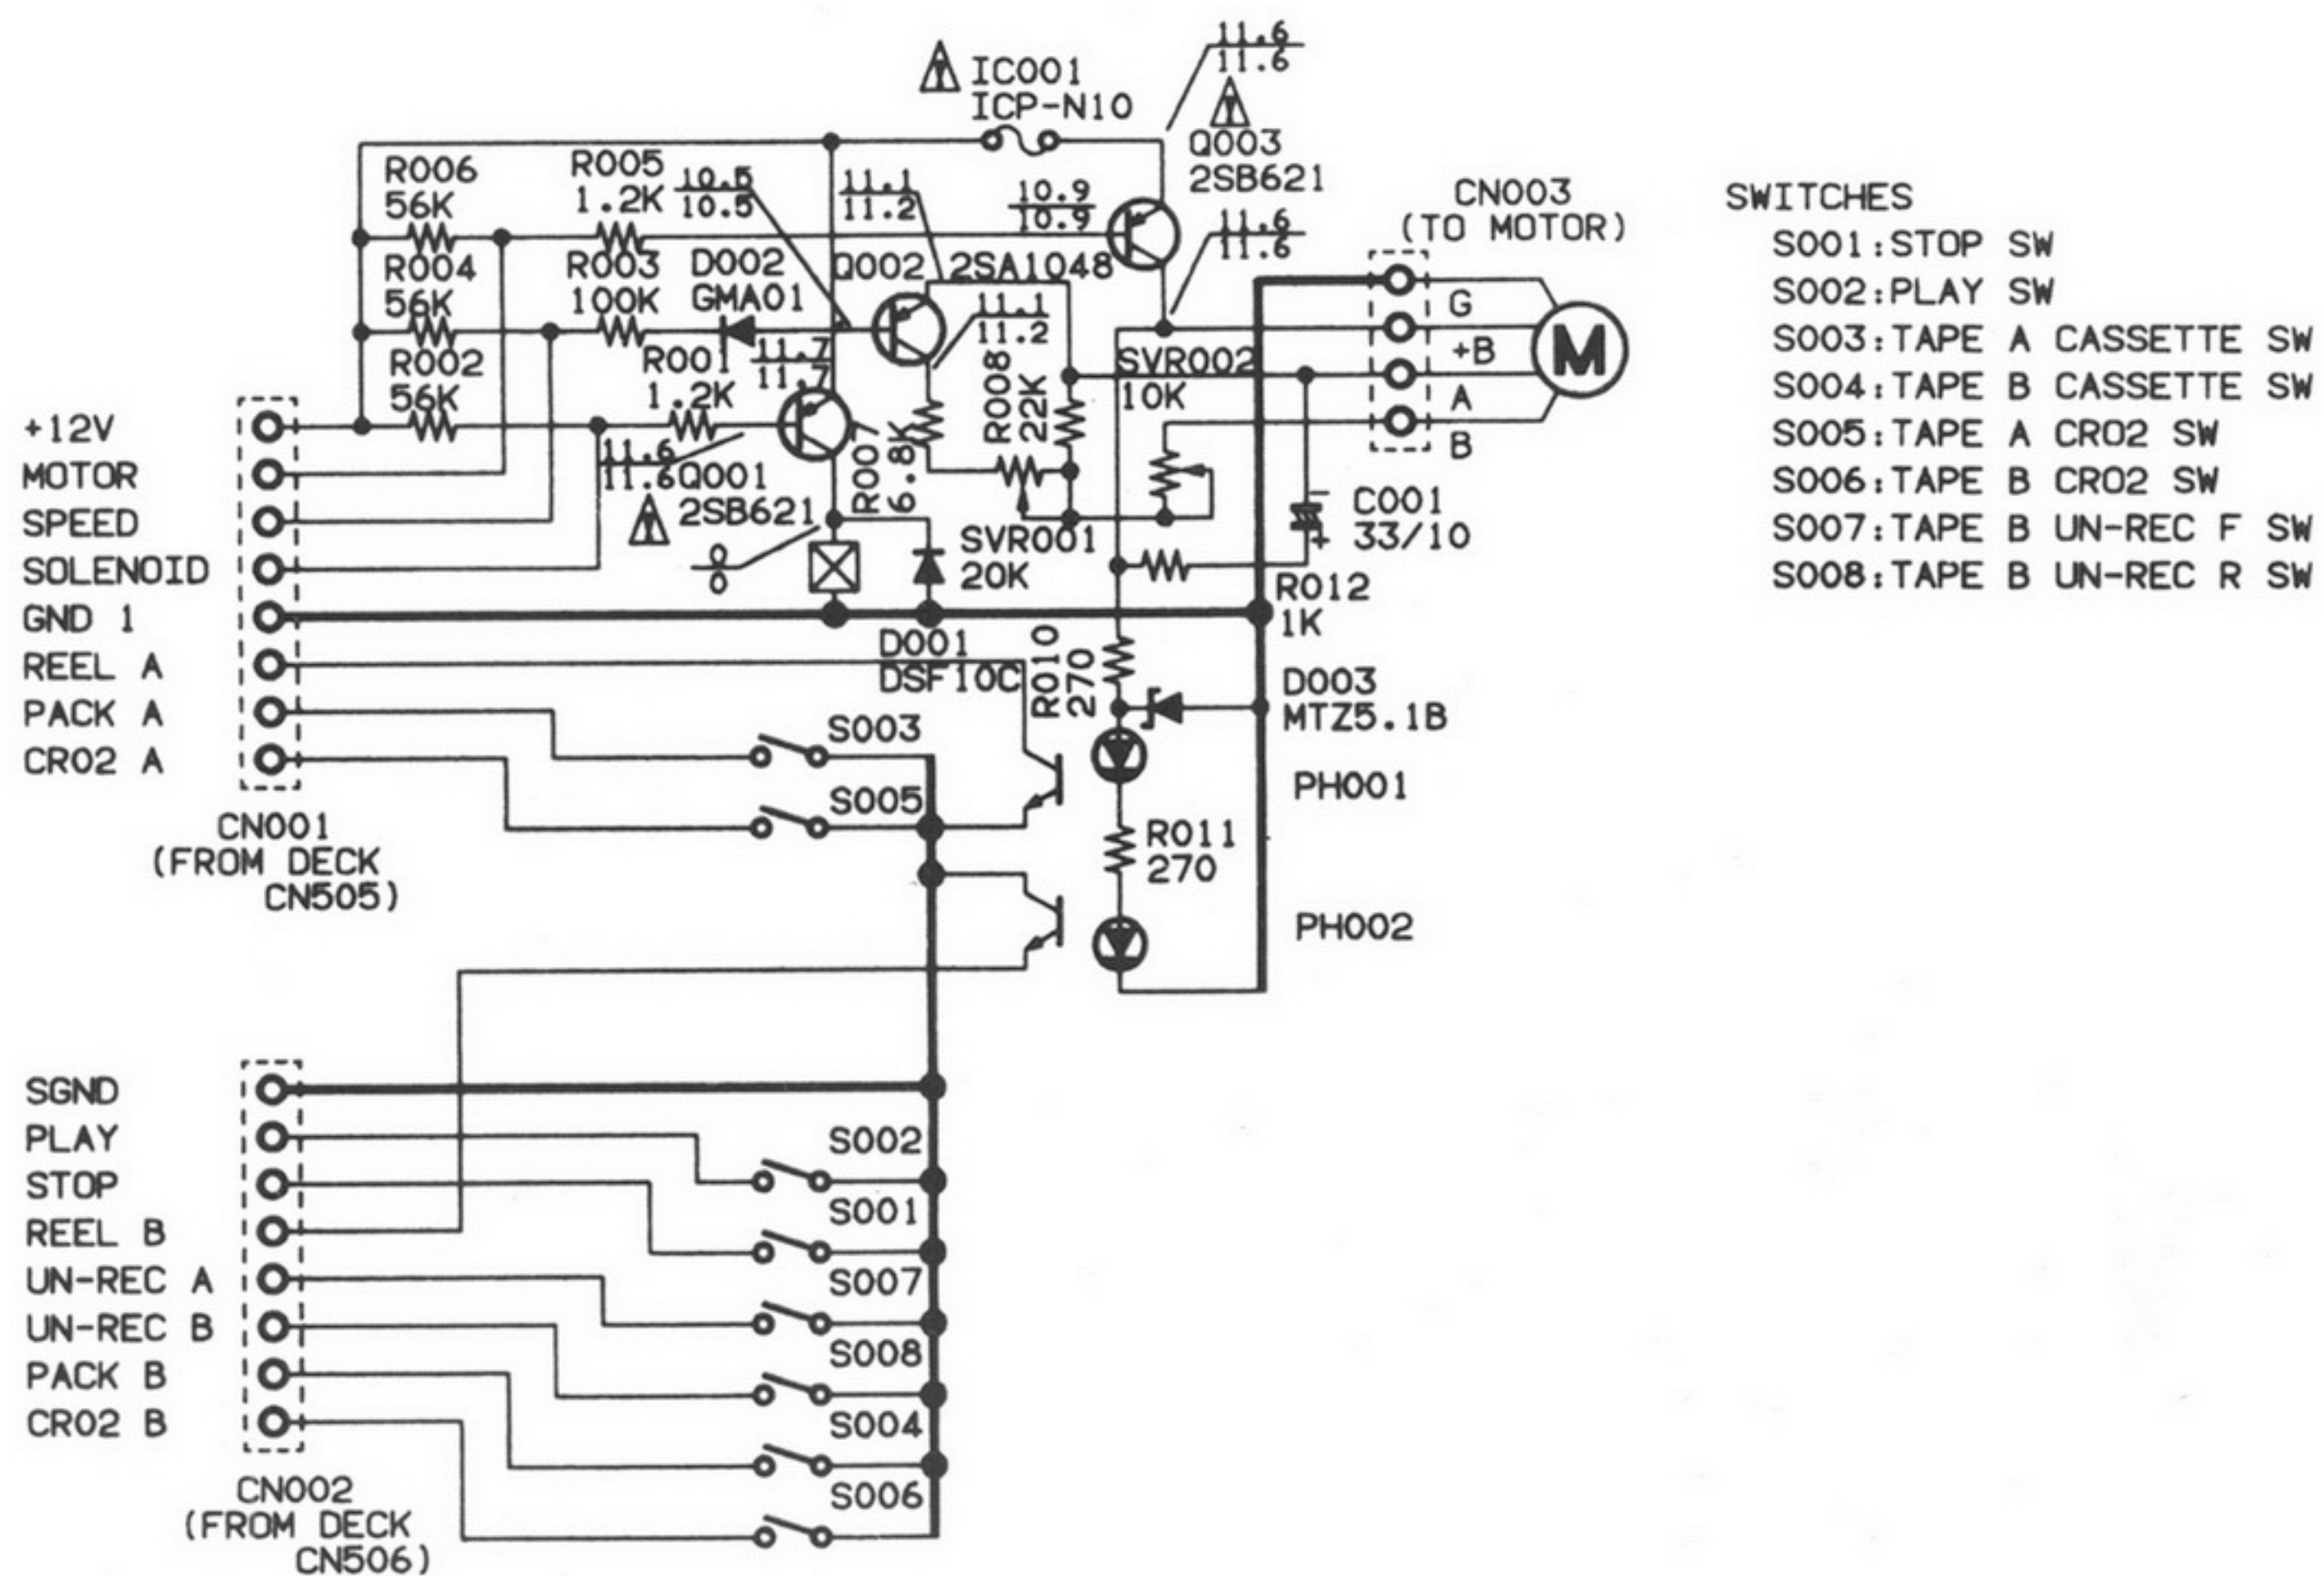

SCHEMATIC & BLOCK DIAGRAM (TAPE MECHANISM)

SANYO Electric Co., Ltd.
Osaka, Japan