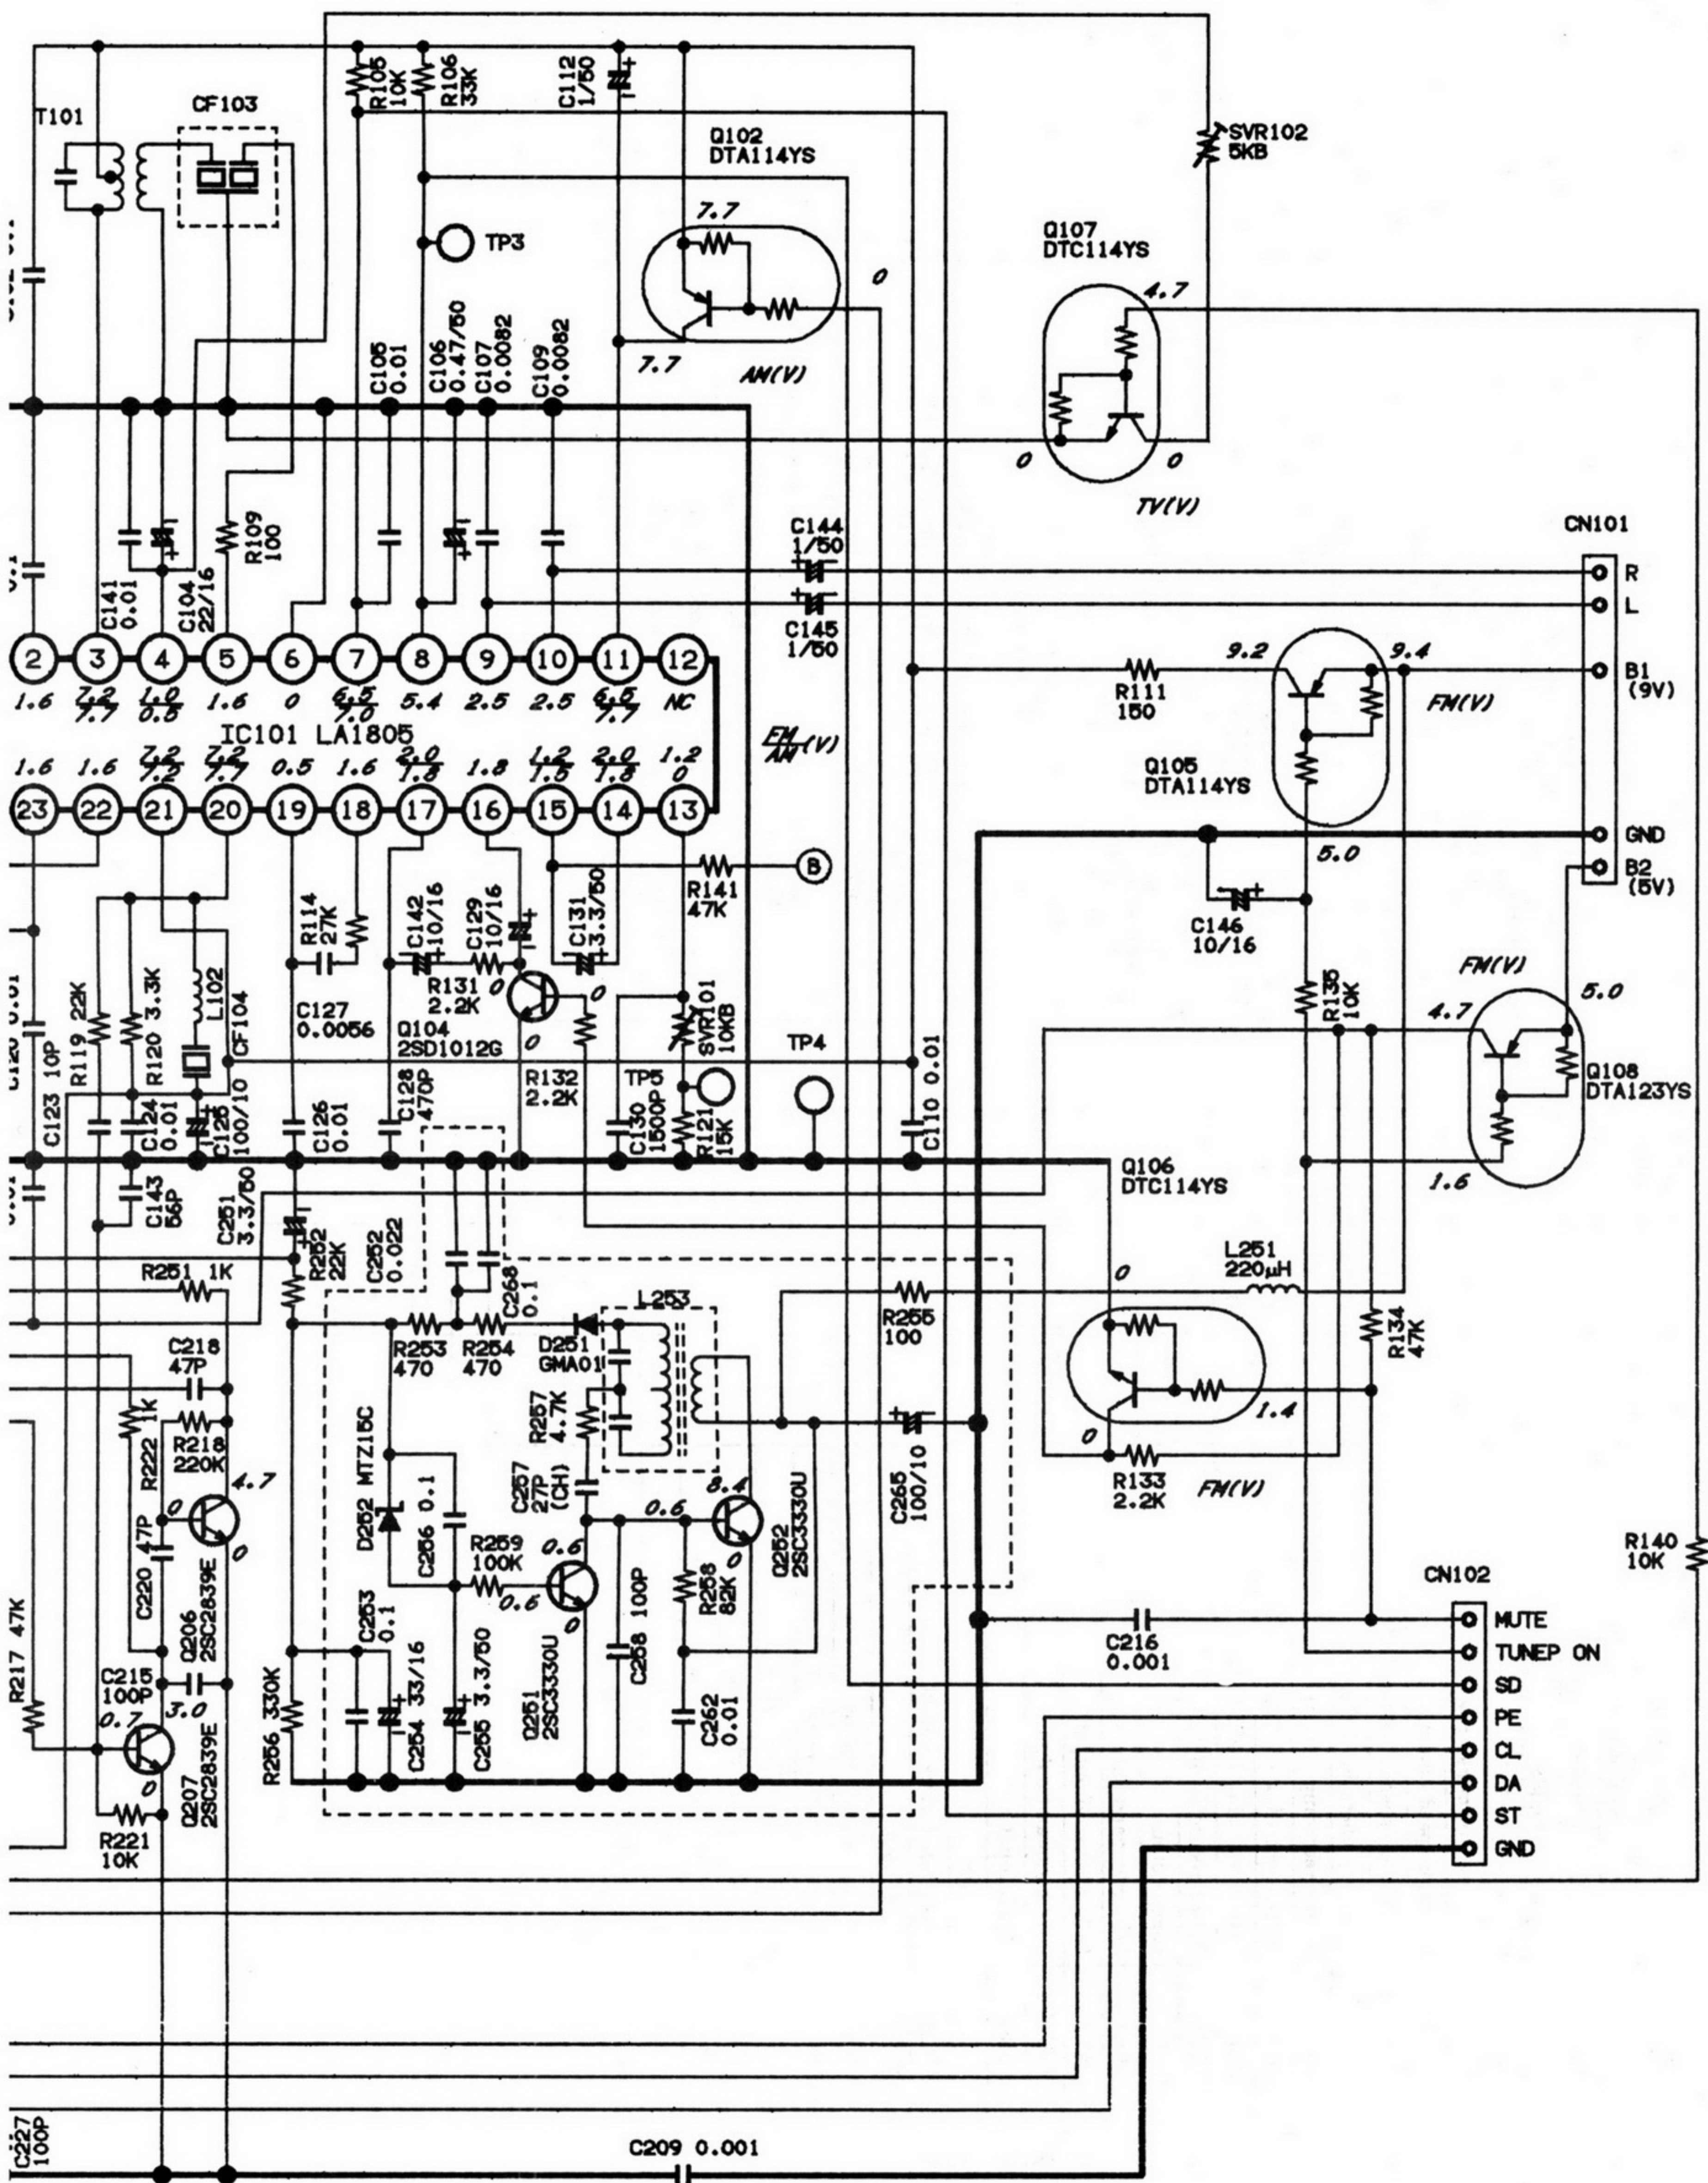

Service Manual

Portable CD Player with
AM/FM Stereo radio &
Cassette Recorder

MCD-Z55F (GERMANY)
(U.K.)

Contents

PRODUCT CODE No.
142 868 09/GERMANY
142 868 10/U.K.

SPECIFICATIONS	1	IC DESCRIPTION	38
LASER BEAM SAFETY PRECAUTION ...	1	SCHEMATIC DIAGRAM(TUNER)	42
REMOVAL INSTRATION	2	WIRING DIAGRAM(TUNER)	44
TAPE DECK MECHANISM		SCHEMATIC DIAGRAM(CD)	50
ADJUSTMENT	7	WIRING DIAGRAM(CD)	52
TUNER ADJUSTMENT	12	SCHEMATIC DIAGRAM	
CD PLAYER MECHANISM		(SYSTEM CONTROL)	54
ADJUSTMENT	13	WIRING DIAGRAM(SYSTEM CONTROL)	58
TIMING CHART	17	SCHEMATIC DIAGRAM(AMPLIFIER)	62
CD PLAYER ADJUSTMENTS	18	WIRING DIAGRAM(AMPLIFIER)	64
EXPLODED VIEW(CABINET		SCHEMATIC & BLOCK DIAGRAM	
& CHASSIS)	27	(TAPE MECHANISM)	70
PARTS LIST	28	SCHEMATIC & BLOCK DIAGRAM	
BLOCK DIAGRAM	22	(PEAK LEVEL CONTROL) .	70
EXPLODED VIEW(CD MECHANISM) ...	33	INNER CONNECT	71
EXPLODED VIEW(TAPE MECHANISM) ..	34		
PARTS LIST(TAPE MECHANISM)	36		
PARTS LIST(CD MECHANISM)	37		

SCHEMATIC DIAGRAM (TUNER/GERMANY)

SCHEMATIC DIAGRAM (TUNER/U.K.)

SCHEMATIC DIAGRAM (CD)

CN502

- <SENS>
- <DATA>
- <XLAT>
- <CLK>
- <LATCH>
- <SHIFF>
- <ATT>
- <CD MUT>
- <DSP MUTE>
- <DRI MUTE>
- <LD OND>
- <OPEN>
- <LIMIT>
- <SCOR>
- <SQSO>
- <SOCK>
- <FOK>

IC451
CXD25000

IC452
LC97000

IC453(1/2)
RC3404

IC453(2/2)

Q455
29C3330U

ALAYTV

CN503

SCHEMATIC DIAGRAM (SYSTEM CONTROL)