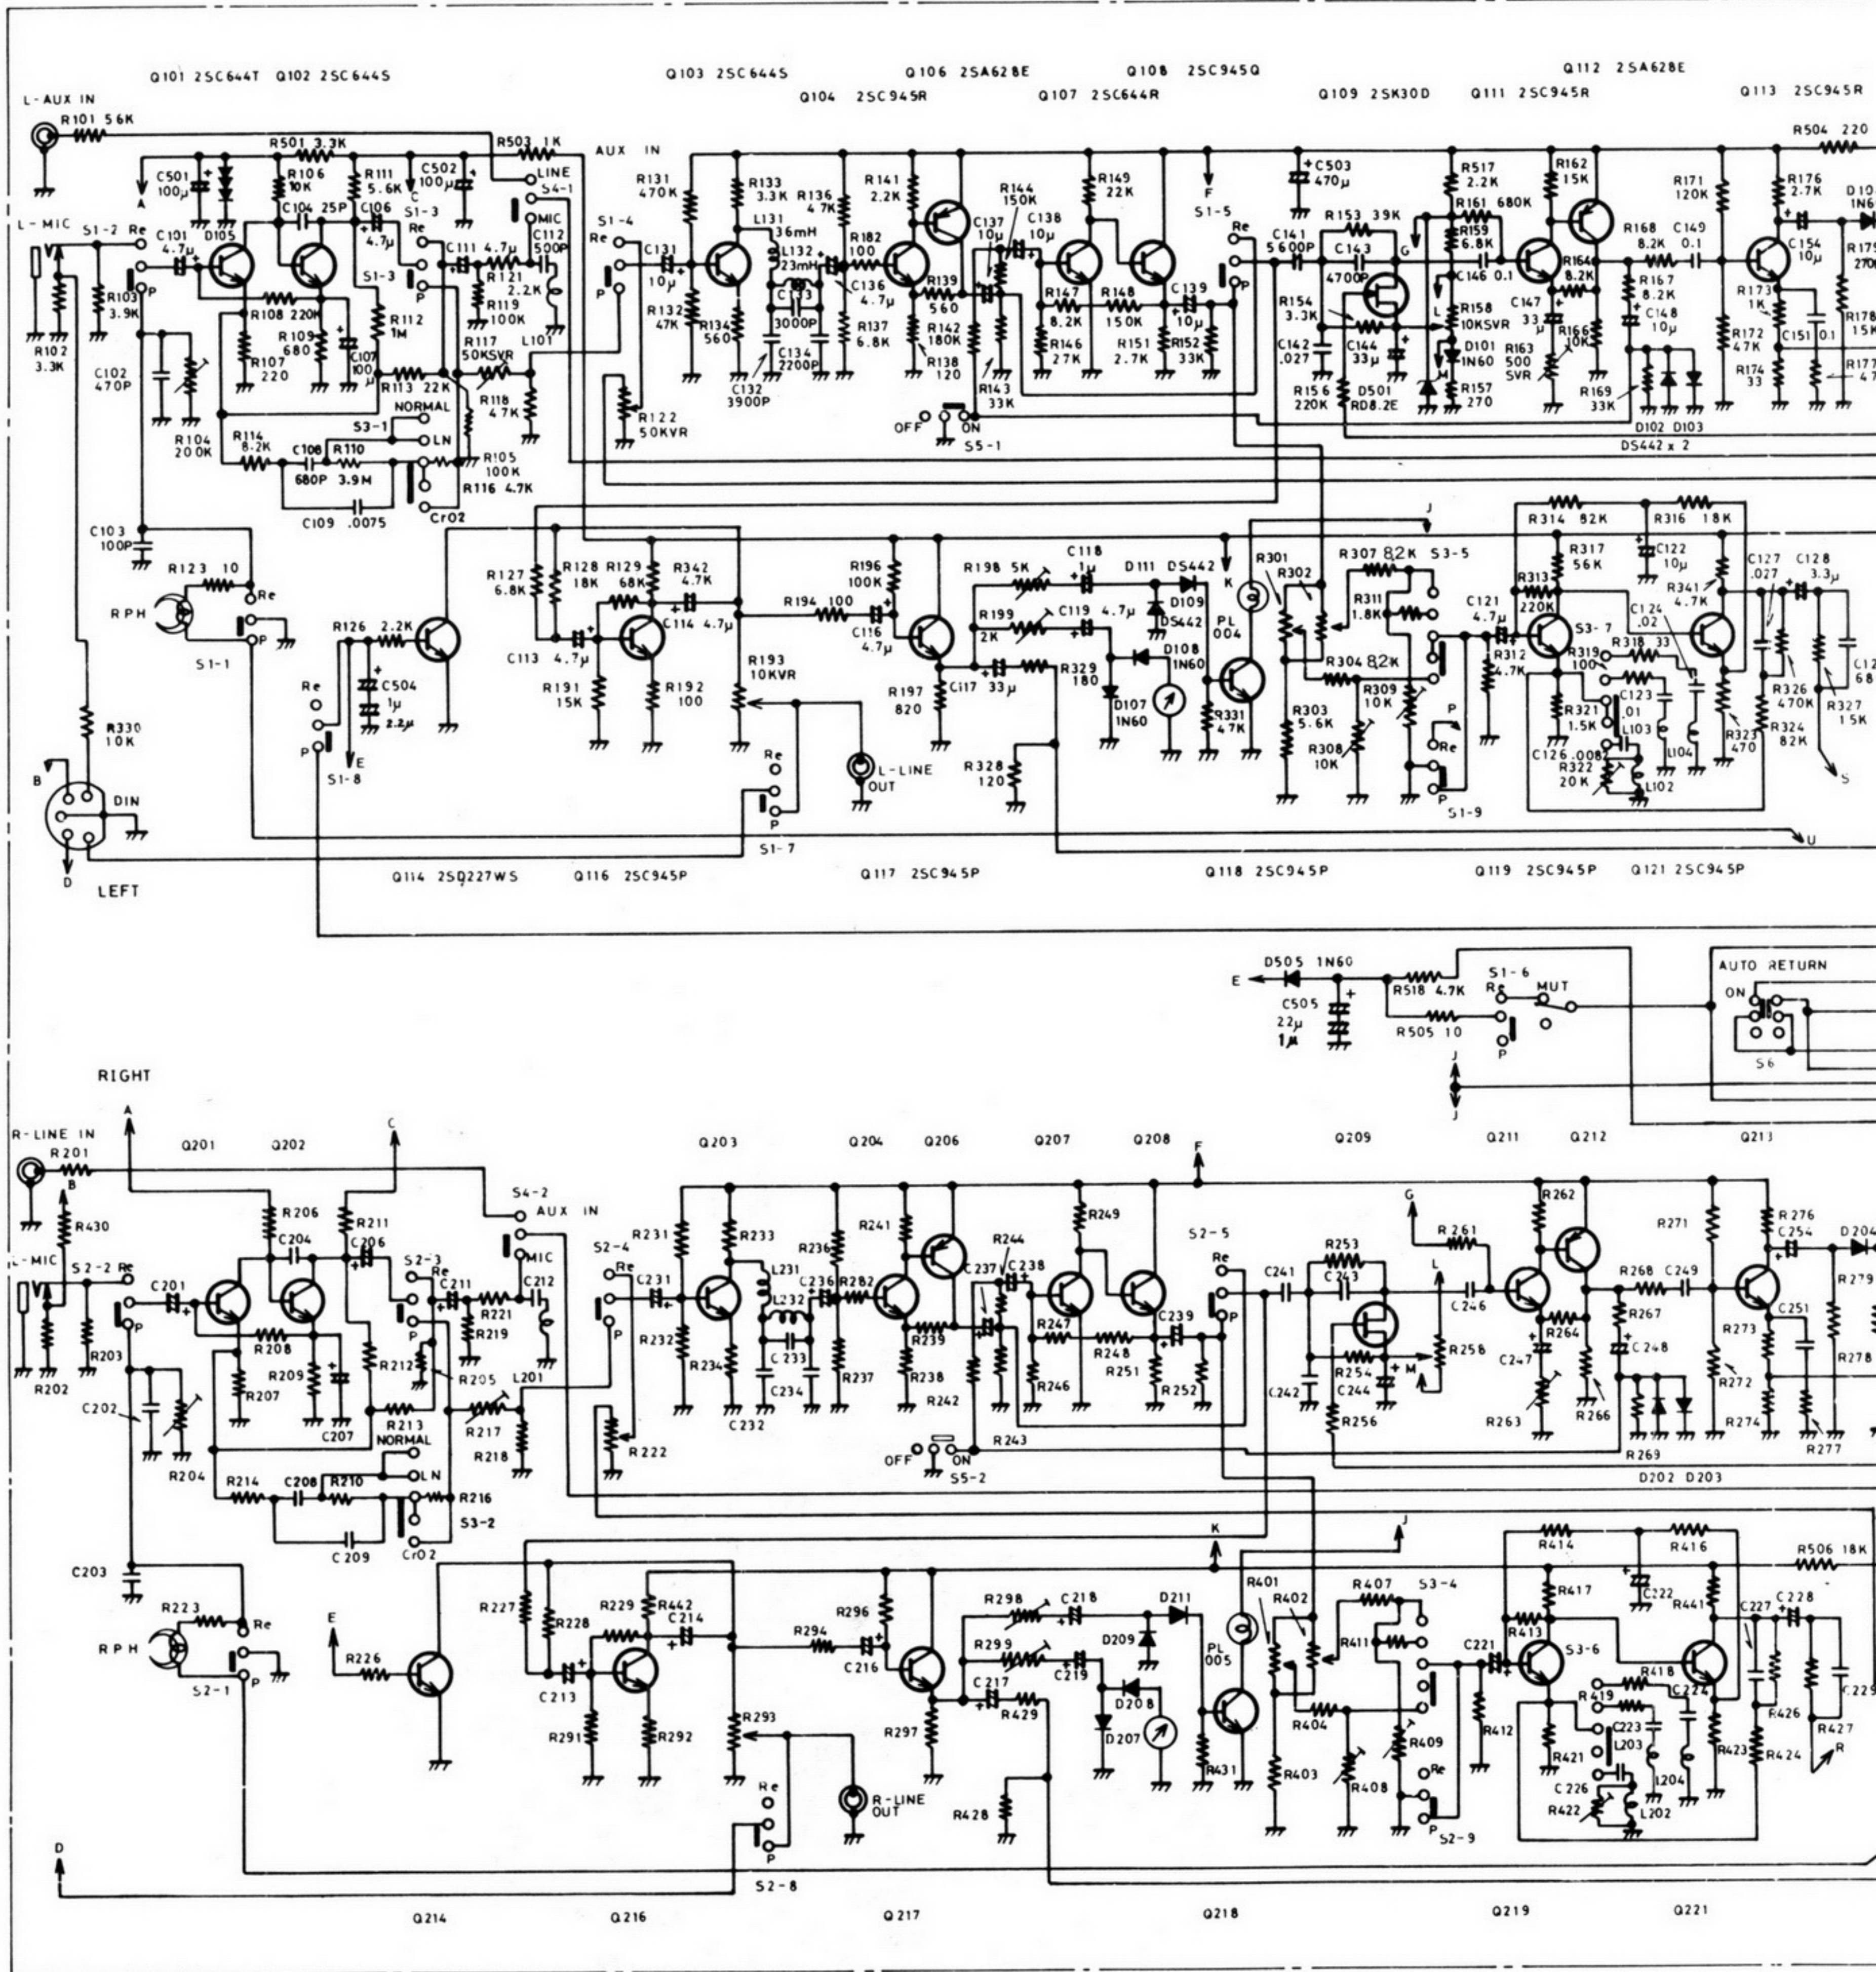

SANYO

**SANYO
CASSETTE TAPE DECK
RD4600_{UM}
SERVICE MANUAL**

SCHEMATIC DIAGRAM

- S1 RECORD-PLAY SWITCH
- S2 RECORD-PLAY SWITCH
- S3 TAPE SELECT SWITCH
- S4 RECORD MODE SWITCH
- S5 DOLBY SWITCH
- S6 AUTO RETURN SWITCH
- S7 DOLBY CALIBRATION OSC SWITCH